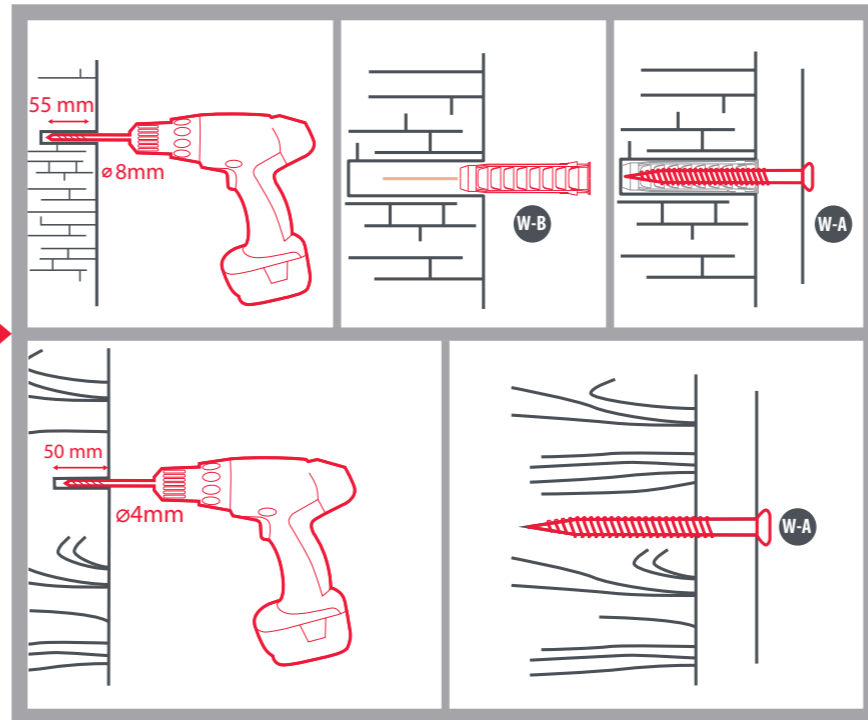

2 WARNING

Please verify that the supporting surface will safely support the combined weight of the equipment and all attached hardware and components