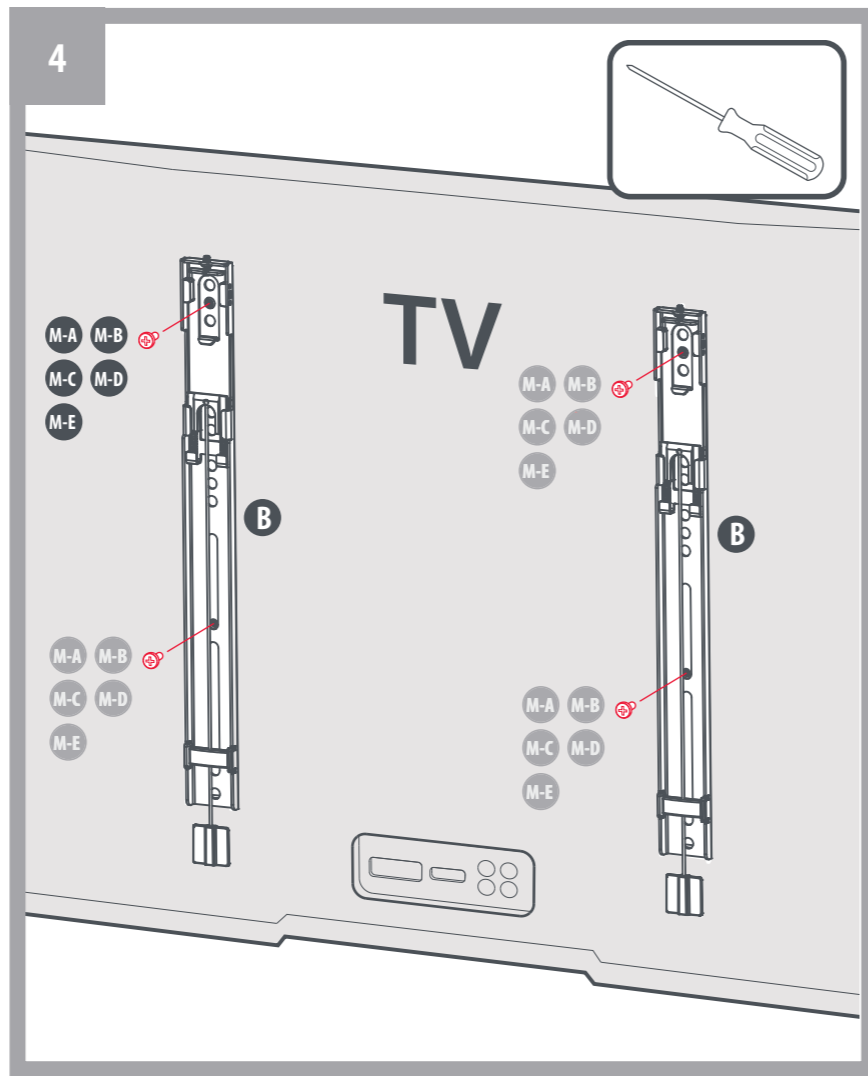

2 WARNING

Please verify that the supporting surface will safely support the combined weight of the equipment and all attached hardware and components