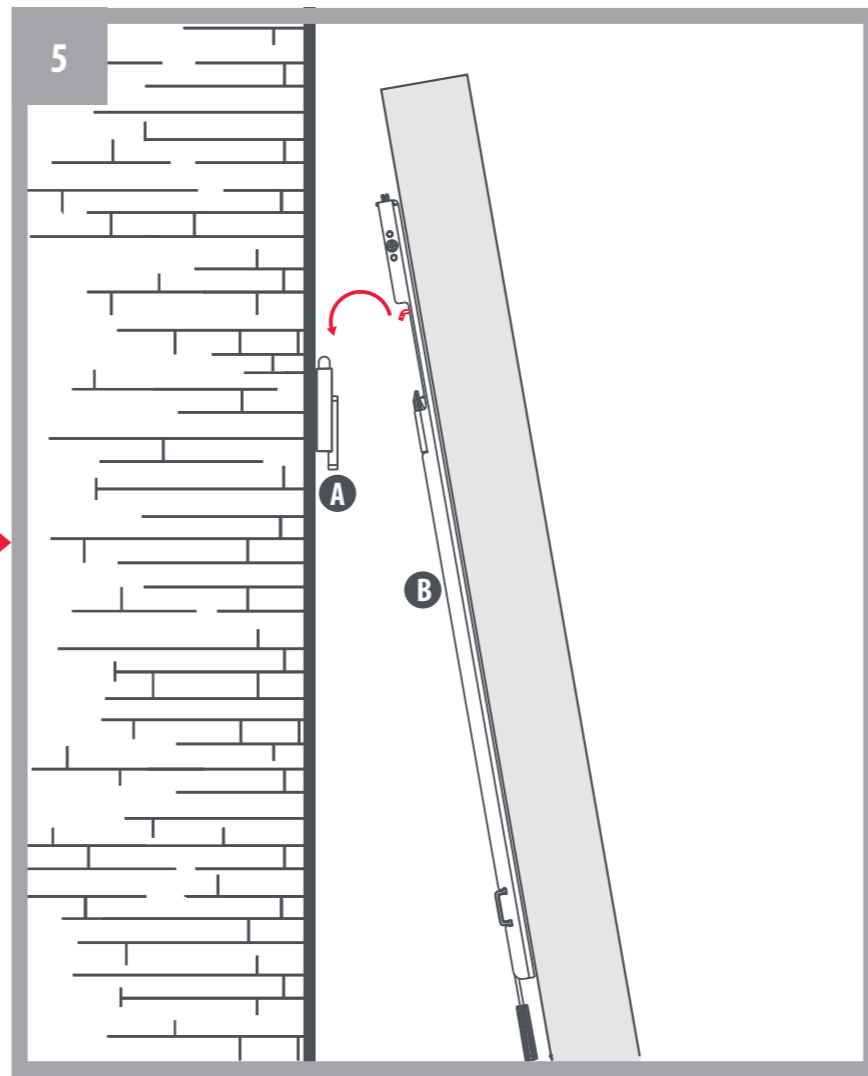

2 WARNING

Please verify that the supporting surface will safely support the combined weight of the equipment and all attached hardware and components