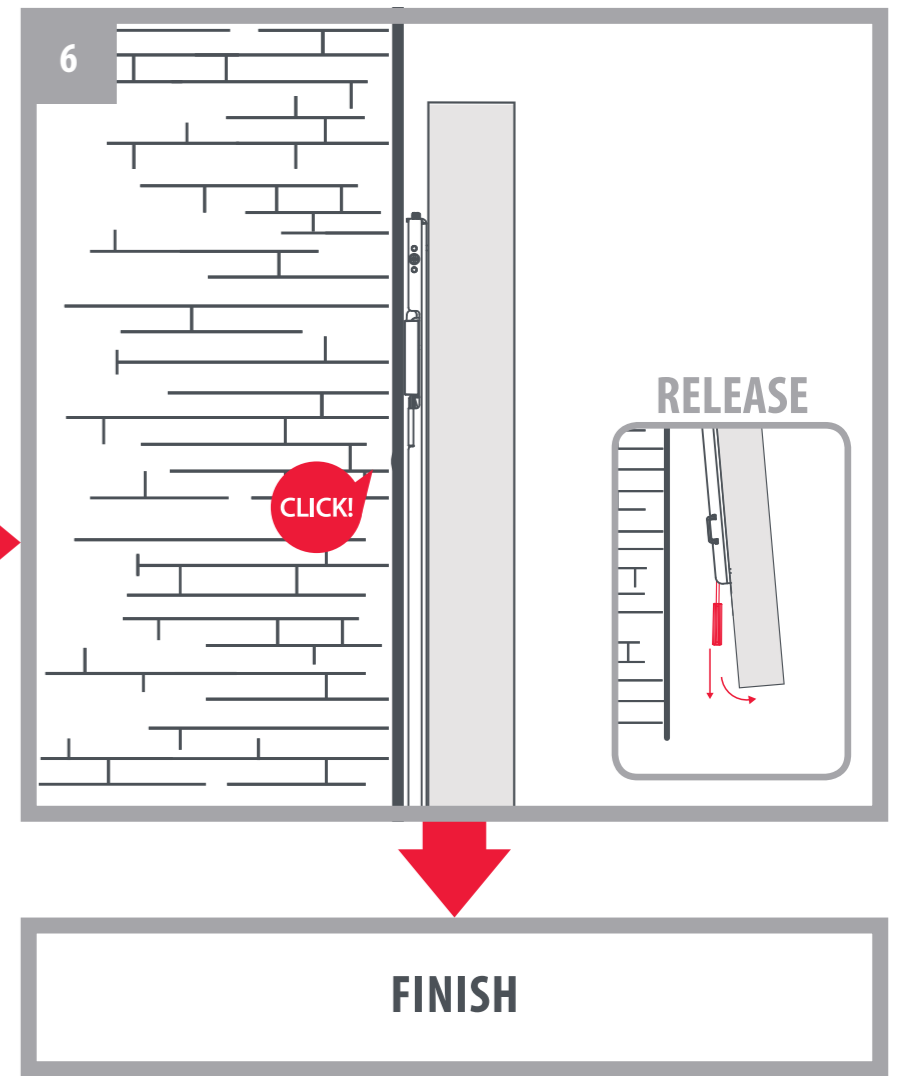

2 WARNING

Please verify that the supporting surface will safely support the combined weight of the equipment and all attached hardware and components