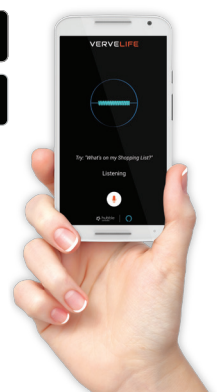

motorola

SONIC SUB 240 BASS

True Wireless Bluetooth Speaker

Unlock 70,000+ Amazon Alexa skills with Hubble Connected™

IPX5
water resistant¹

11h
play time²

Bluetooth® 5.0
technology

Connect
2 speakers
to 1 phone
for more power

Great Stereo Sound On The Go.

Sink yourself in an immense listening experience with this Bluetooth speaker equipped with superb sound and enhanced bass with subwoofers. Featuring its compact design which has an IPX 5 waterproof certification, an 11-hours playtime, and faultless compatibility with voice commands like Siri, Alexa, and Google Assistant; Sonic Sub 240 is your best lifestyle speaker with incredible features rolled into one.

motorola

Features

- Bluetooth® v5.0
- Waterproof IPX5¹
- EXTRA BASS with Subwoofers:
Sounds better than anything else in its class
- Long lasting battery with 11H playtime with Max volume²
- Indoor- outdoor stereo sound true wireless speaker
- Bluetooth to connect twin speakers
- Portable, compact, and rugged
- Makes life simpler with voice command³
 - Alexa, Siri, Google Assistant