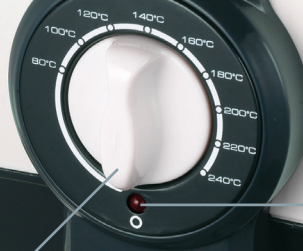

morphy richards®

intellichef™

Frying basket and
steaming rack

Non-stick
cooking pot

Compact storage

Glass lid

5L capacity

GRILL
BRAISE
FRY
STIR-FRY
BOIL
STEAM
FAST STEW
SLOW COOK

morphy richards

Indicator light

Variable
temperature control

Cord storage

8in1
cooking functions

Intellichef Multicooker

smart ideas for your home

* Upon registration with Morphy Richards.