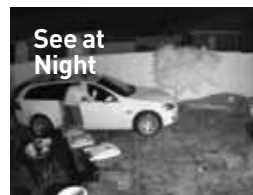

What can I do with this system?

See at Night