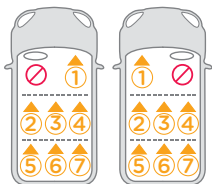

Joie™

**i-Spin 360™**

child restraint

check my fit  
in your car

child restraint-to-vehicle fit guide

Fahrzeugkompatibilitätsliste

Liste des véhicules compatibles

i-Size vehicles are marked with 