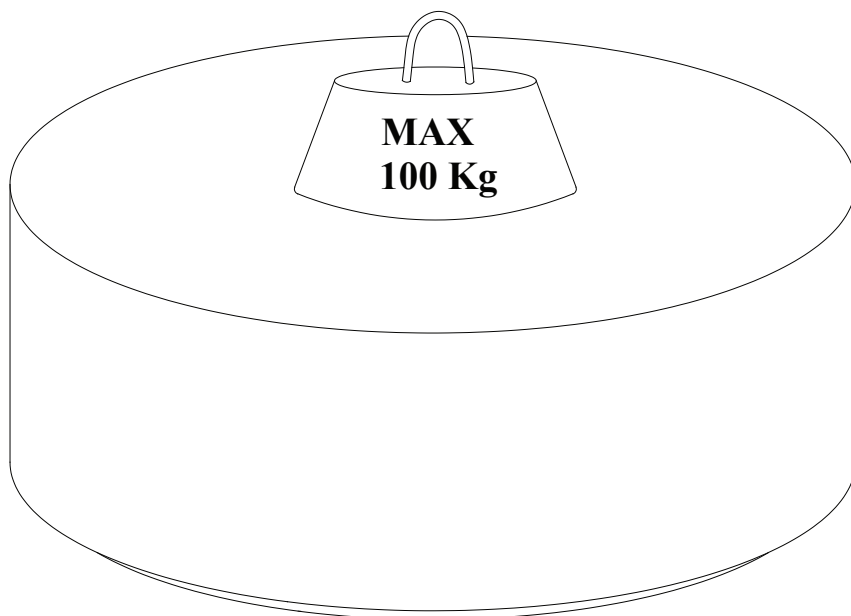

Tokki Coffee Table

Assembly Instructions - Please keep for future reference

TOKKI - AW19 - A

Dimensions

Width - 83cm

Height - 30cm

Important – Please read these instructions before assembly

If you need help or have damaged or missing parts, email:
customerservices@habitat.co.uk or call: 0344 499 4686