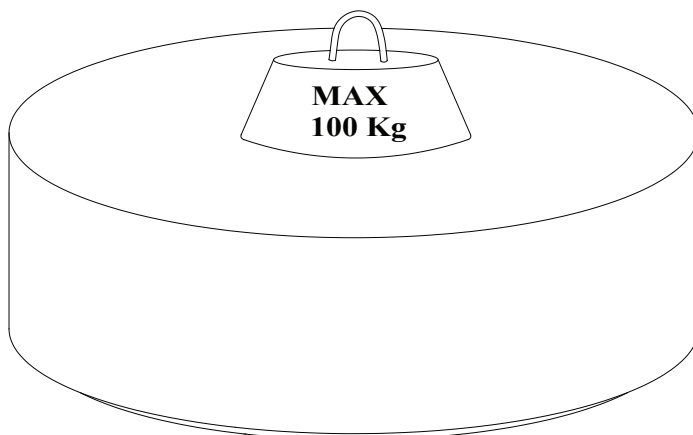

Safety and Care Advice

Important – Please read these instructions fully before starting assembly

General care and maintenance

Take care when moving furniture - always lift and move.

Avoid exposing your furniture to direct and prolonged periods of sunlight and heat sources as fading and cracking may occur.

Take care to prevent sharp objects e.g. toys, buckles and heels from coming into contact with your furniture, and avoid contact with chemicals e.g. cosmetics or hair products which may permanently mark the surface.

Cleaning and care

Dust regularly with a clean dry cloth.

Wipe up any spills immediately with a damp cloth and then dry the surface with a clean dry duster.

Repeat this procedure for periodic cleaning.

Remove stubborn stains with a weak washing up liquid solution and a damp cloth and dry after with a clean cloth.

The use of furniture polish or spray is not necessary or recommended.

Never use abrasive or corrosive

cleaning agents.

Always use place mats and coasters to protect the surface from moisture and heat.

Maximum weight limit

Important: Recommended maximum load for this side table is show below

Please keep this label

Batch Code 2019

1783150 - TOKKI

habitat®

General information

If for any reason you should have problems with your Habitat product, please contact the store from which you purchased it.

Please retain your receipt as proof of purchase.

If you have any comments or suggestions regarding this product, assembly instructions or service

received, please contact the store or Habitat Head Office via its web site: www.habitat.co.uk
or write directly to: Habitat Retail Ltd.
489-499 Avebury Boulevard,
Milton Keynes MK9 2NW