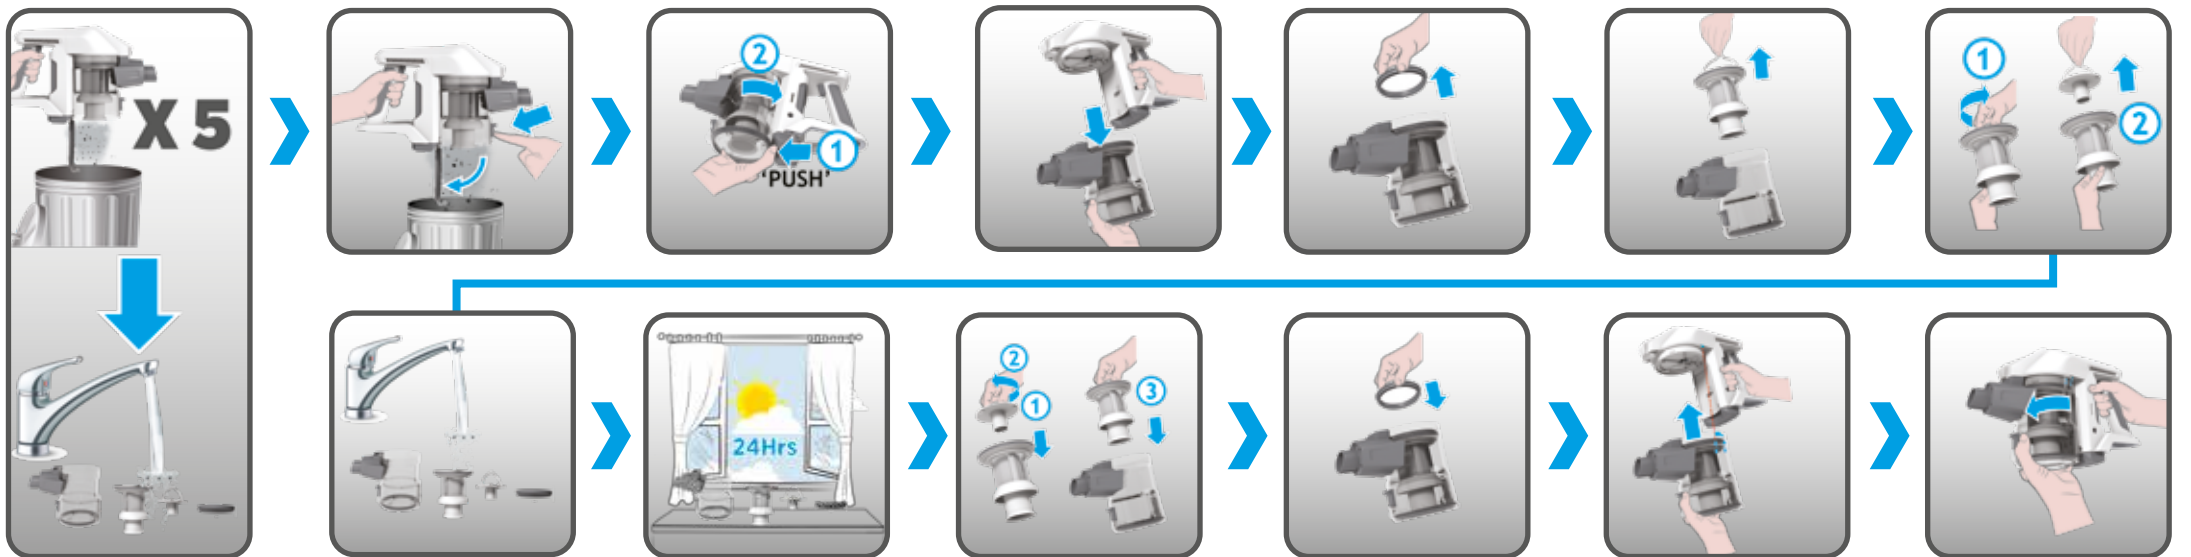

4

5

6

* Content may vary according to your model.

Part No. : 48032497/02

APPLY MANUAL LABEL HERE

User Manual

Please read the 'Instructions for Safe Use and Fittings' booklet before using your product.