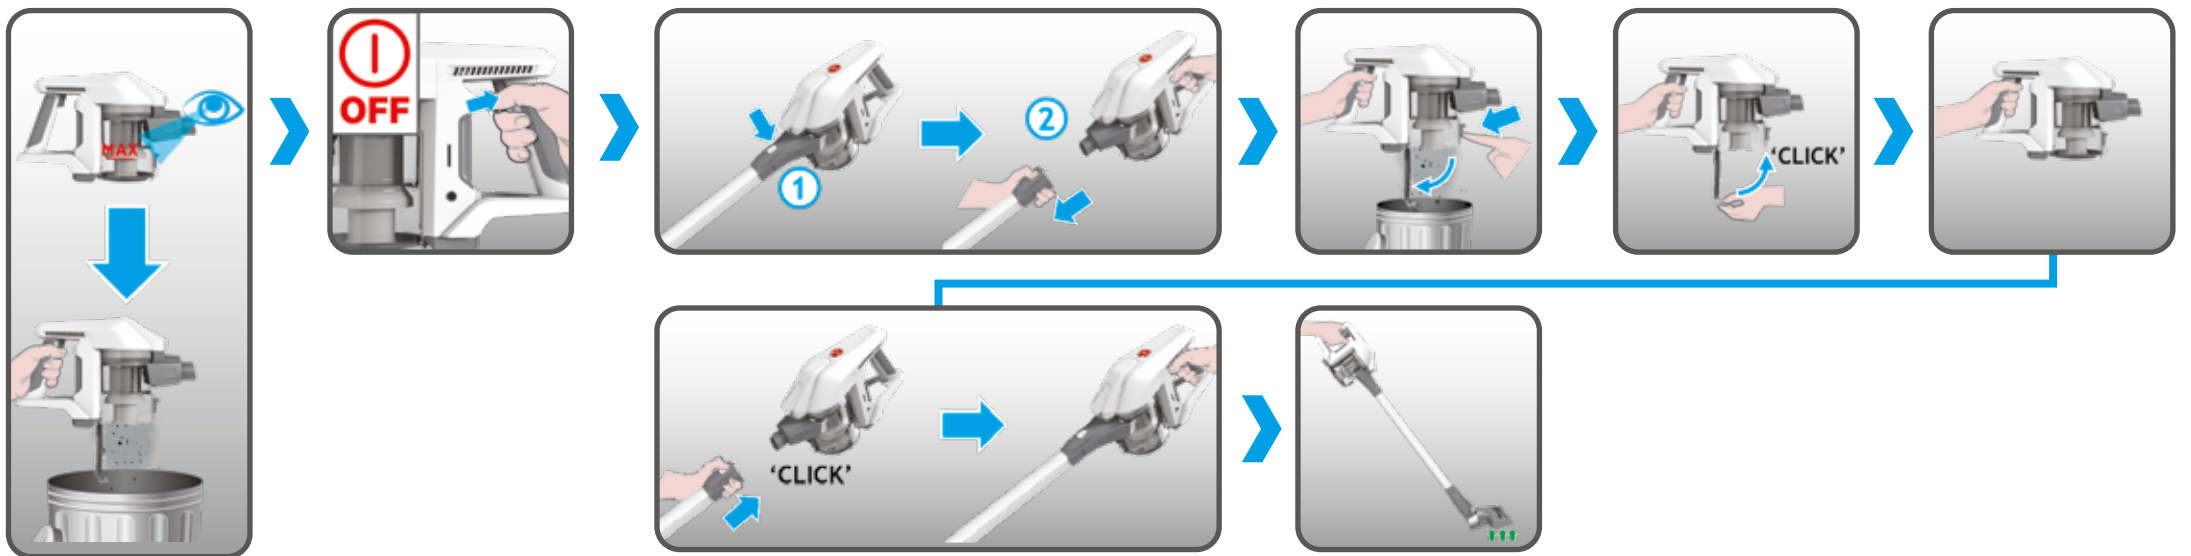

4

5

6

* Content may vary according to your model.

Part No. : 48032497/02

APPLY MANUAL LABEL HERE

User Manual

Please read the 'Instructions for Safe Use and Fittings' booklet before using your product.