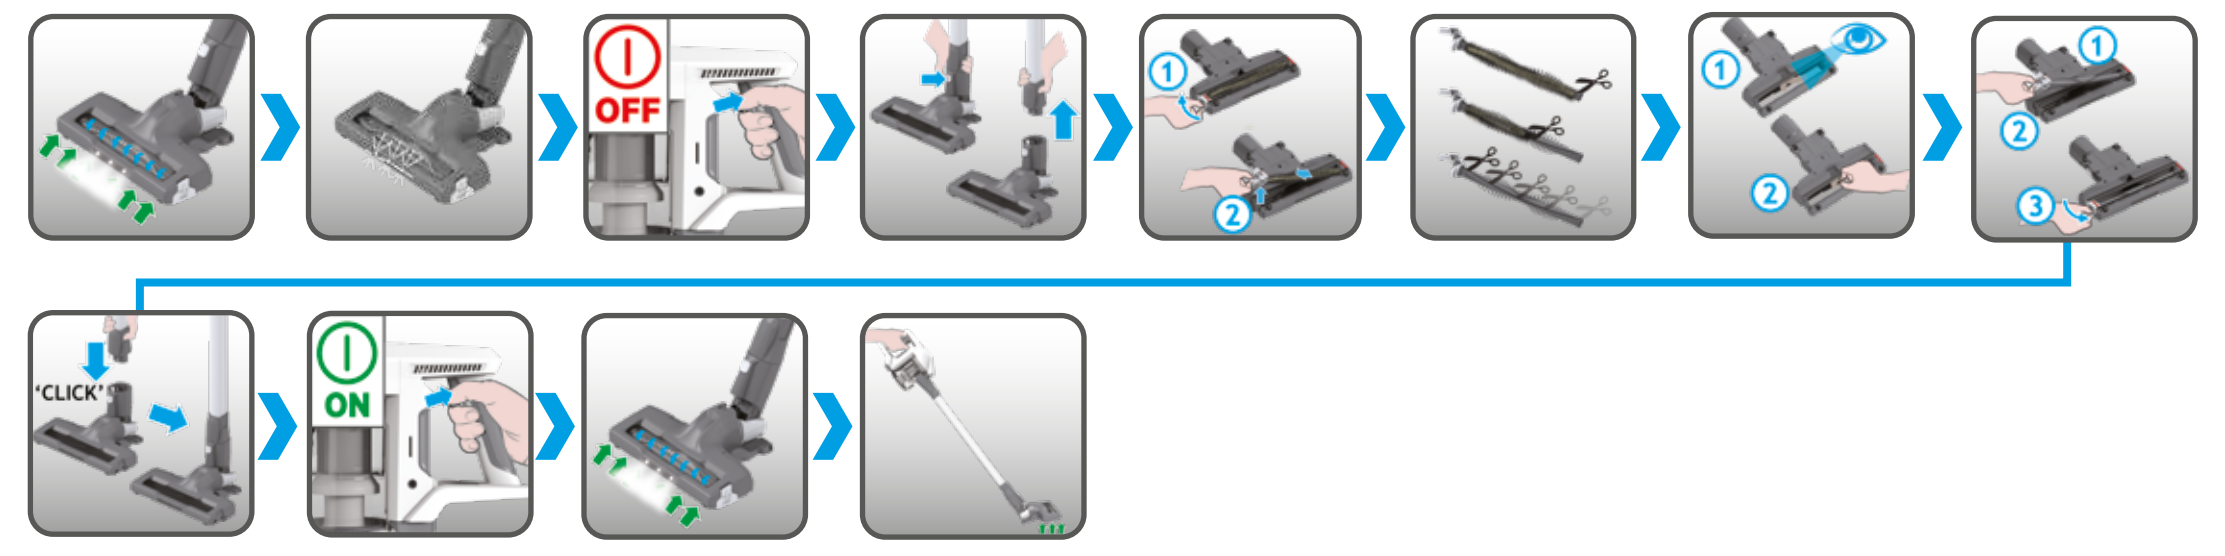

6

* Content may vary according to your model.

Part No. : 48032497/02