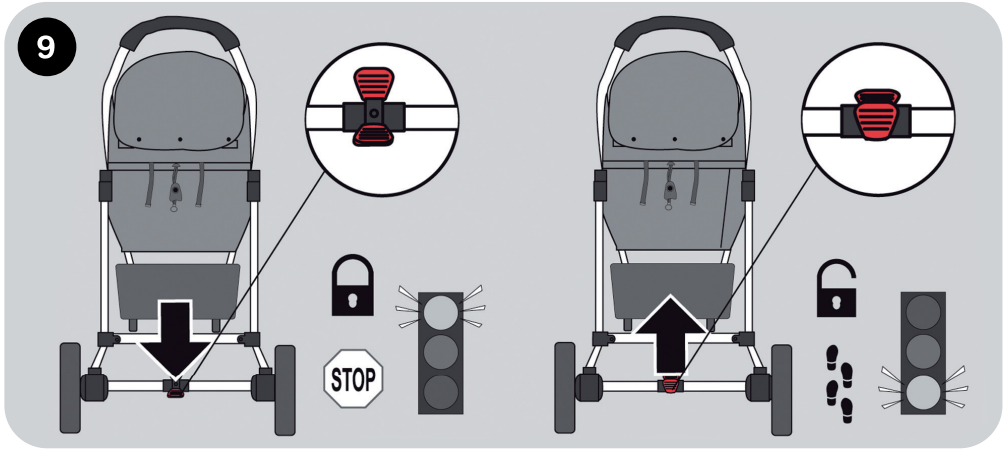

1

2a

2b

2c

2

Option

Option 1

12a

12b

13

Warnings for Pushchair

Please read these instructions carefully before use and keep them for later reference.

The safety of your child could be put at risk if you do not follow these instructions.

- This pushchair is designed for 1 child from 0 months up to a weight of 15 kg.
- **WARNING:** Never leave your child unattended.
- **WARNING:** Ensure that all the locking devices are engaged before use.
- **WARNING:** To avoid injury ensure that your child is kept away when unfolding and folding this pushchair.
- **WARNING:** Do not let your child play with this pushchair.
- **WARNING:** Always use the restraint system.
- **WARNING:** Check that the pushchair body is correctly engaged before use.
- **WARNING:** This product is not suitable for running or skating.
- **WARNING:** Do not insert any additional mattresses into the vehicle.
- The maximum loading weight for the basket is 3 kg.
- **WARNING:** Accessories which are not approved by the manufacturer shall not be used.
- This pushchair has been designed for one child and shall be used for the transport for only one child!
- **WARNING:** For car seats used in conjunction with a chassis, this vehicle does not replace a cot or a bed. Should your child need to sleep, then it should be placed in a suitable cot or bed.
- Only replacement parts supplied or recommended by My Babiie shall be used.
- Any load attached to the handle and on the back of the backrest and on the sides of the vehicle will affect the stability of the vehicle.
- The parking device shall be engaged when placing and removing the children.
- EN1888:2012