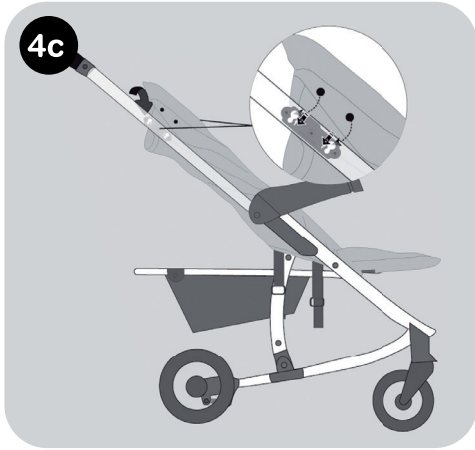

1

2a

2b

2c

2

Option

Option 1

12a

12b

13

Warnings for Pushchair

Please read these instructions carefully before use and keep them for later reference.

The safety of your child could be put at risk if you do not follow these instructions.

- This pushchair is designed for 1 child from 0 months up to a weight of 15 kg.
- **WARNING:** Never leave your child unattended.
- **WARNING:** Ensure that all the locking devices are engaged before use.
- **WARNING:** To avoid injury ensure that your child is kept away when unfolding and folding this pushchair.
- **WARNING:** Do not let your child play with this pushchair.
- **WARNING:** Always use the restraint system.
- **WARNING:** Check that the pushchair body is correctly engaged before use.
- **WARNING:** This product is not suitable for running or skating.
- **WARNING:** Do not insert any additional mattresses into the vehicle.
- The maximum loading weight for the basket is 3 kg.
- **WARNING:** Accessories which are not approved by the manufacturer shall not be used.
- This pushchair has been designed for one child and shall be used for the transport for only one child!
- **WARNING:** For car seats used in conjunction with a chassis, this vehicle does not replace a cot or a bed. Should your child need to sleep, then it should be placed in a suitable cot or bed.
- Only replacement parts supplied or recommended by My Babiie shall be used.
- Any load attached to the handle and on the back of the backrest and on the sides of the vehicle will affect the stability of the vehicle.
- The parking device shall be engaged when placing and removing the children.
- EN1888:2012