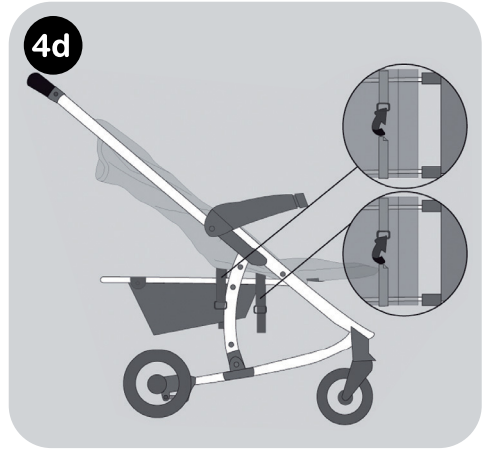

1

2a

2b

2c

2

Option

Option 1

12a

12b

13

Warnings for Pushchair

Please read these instructions carefully before use and keep them for later reference.

The safety of your child could be put at risk if you do not follow these instructions.

- This pushchair is designed for 1 child from 0 months up to a weight of 15 kg.
- **WARNING:** Never leave your child unattended.
- **WARNING:** Ensure that all the locking devices are engaged before use.
- **WARNING:** To avoid injury ensure that your child is kept away when unfolding and folding this pushchair.
- **WARNING:** Do not let your child play with this pushchair.
- **WARNING:** Always use the restraint system.
- **WARNING:** Check that the pushchair body is correctly engaged before use.
- **WARNING:** This product is not suitable for running or skating.
- **WARNING:** Do not insert any additional mattresses into the vehicle.
- The maximum loading weight for the basket is 3 kg.
- **WARNING:** Accessories which are not approved by the manufacturer shall not be used.
- This pushchair has been designed for one child and shall be used for the transport for only one child!
- **WARNING:** For car seats used in conjunction with a chassis, this vehicle does not replace a cot or a bed. Should your child need to sleep, then it should be placed in a suitable cot or bed.
- Only replacement parts supplied or recommended by My Babiie shall be used.
- Any load attached to the handle and on the back of the backrest and on the sides of the vehicle will affect the stability of the vehicle.
- The parking device shall be engaged when placing and removing the children.
- EN1888:2012