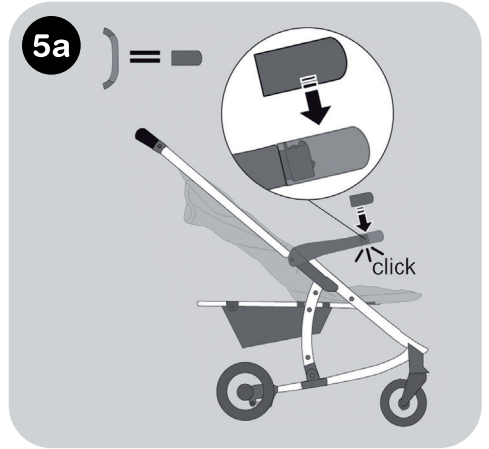

1

2a

2b

2c

2

Option

Option 1

12a

12b

13

Warnings for Pushchair

Please read these instructions carefully before use and keep them for later reference.

The safety of your child could be put at risk if you do not follow these instructions.

- This pushchair is designed for 1 child from 0 months up to a weight of 15 kg.
- **WARNING:** Never leave your child unattended.
- **WARNING:** Ensure that all the locking devices are engaged before use.
- **WARNING:** To avoid injury ensure that your child is kept away when unfolding and folding this pushchair.
- **WARNING:** Do not let your child play with this pushchair.
- **WARNING:** Always use the restraint system.
- **WARNING:** Check that the pushchair body is correctly engaged before use.
- **WARNING:** This product is not suitable for running or skating.
- **WARNING:** Do not insert any additional mattresses into the vehicle.
- The maximum loading weight for the basket is 3 kg.
- **WARNING:** Accessories which are not approved by the manufacturer shall not be used.
- This pushchair has been designed for one child and shall be used for the transport for only one child!
- **WARNING:** For car seats used in conjunction with a chassis, this vehicle does not replace a cot or a bed. Should your child need to sleep, then it should be placed in a suitable cot or bed.
- Only replacement parts supplied or recommended by My Babiie shall be used.
- Any load attached to the handle and on the back of the backrest and on the sides of the vehicle will affect the stability of the vehicle.
- The parking device shall be engaged when placing and removing the children.
- EN1888:2012