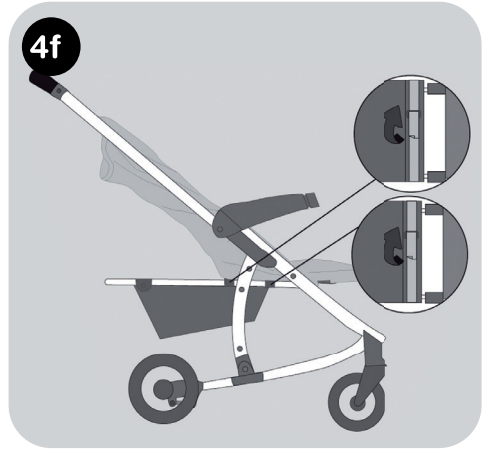

1

2a

2b

2c

2

Option

Option 1

12a

12b

13

Warnings for Pushchair

Please read these instructions carefully before use and keep them for later reference.

The safety of your child could be put at risk if you do not follow these instructions.

- This pushchair is designed for 1 child from 0 months up to a weight of 15 kg.
- **WARNING:** Never leave your child unattended.
- **WARNING:** Ensure that all the locking devices are engaged before use.
- **WARNING:** To avoid injury ensure that your child is kept away when unfolding and folding this pushchair.
- **WARNING:** Do not let your child play with this pushchair.
- **WARNING:** Always use the restraint system.
- **WARNING:** Check that the pushchair body is correctly engaged before use.
- **WARNING:** This product is not suitable for running or skating.
- **WARNING:** Do not insert any additional mattresses into the vehicle.
- The maximum loading weight for the basket is 3 kg.
- **WARNING:** Accessories which are not approved by the manufacturer shall not be used.
- This pushchair has been designed for one child and shall be used for the transport for only one child!
- **WARNING:** For car seats used in conjunction with a chassis, this vehicle does not replace a cot or a bed. Should your child need to sleep, then it should be placed in a suitable cot or bed.
- Only replacement parts supplied or recommended by My Babiie shall be used.
- Any load attached to the handle and on the back of the backrest and on the sides of the vehicle will affect the stability of the vehicle.
- The parking device shall be engaged when placing and removing the children.
- EN1888:2012