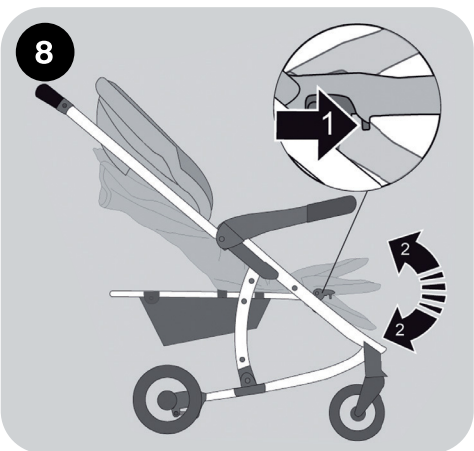

1

2a

2b

2c

2

Option

Option 1

12a

12b

13

Warnings for Pushchair

Please read these instructions carefully before use and keep them for later reference.

The safety of your child could be put at risk if you do not follow these instructions.

- This pushchair is designed for 1 child from 0 months up to a weight of 15 kg.
- **WARNING:** Never leave your child unattended.
- **WARNING:** Ensure that all the locking devices are engaged before use.
- **WARNING:** To avoid injury ensure that your child is kept away when unfolding and folding this pushchair.
- **WARNING:** Do not let your child play with this pushchair.
- **WARNING:** Always use the restraint system.
- **WARNING:** Check that the pushchair body is correctly engaged before use.
- **WARNING:** This product is not suitable for running or skating.
- **WARNING:** Do not insert any additional mattresses into the vehicle.
- The maximum loading weight for the basket is 3 kg.
- **WARNING:** Accessories which are not approved by the manufacturer shall not be used.
- This pushchair has been designed for one child and shall be used for the transport for only one child!
- **WARNING:** For car seats used in conjunction with a chassis, this vehicle does not replace a cot or a bed. Should your child need to sleep, then it should be placed in a suitable cot or bed.
- Only replacement parts supplied or recommended by My Babiie shall be used.
- Any load attached to the handle and on the back of the backrest and on the sides of the vehicle will affect the stability of the vehicle.
- The parking device shall be engaged when placing and removing the children.
- EN1888:2012