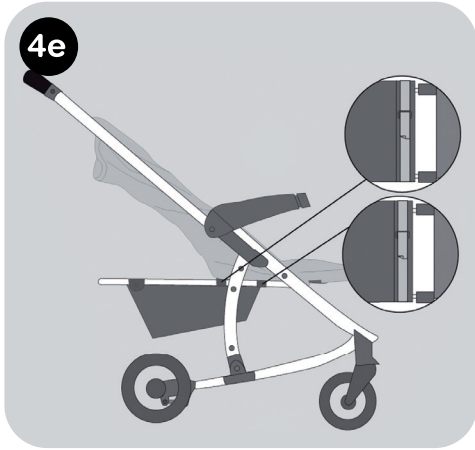

1

2a

2b

2c

2

Option

Option 1

12a

12b

13

Warnings for Pushchair

Please read these instructions carefully before use and keep them for later reference.

The safety of your child could be put at risk if you do not follow these instructions.

- This pushchair is designed for 1 child from 0 months up to a weight of 15 kg.
- **WARNING:** Never leave your child unattended.
- **WARNING:** Ensure that all the locking devices are engaged before use.
- **WARNING:** To avoid injury ensure that your child is kept away when unfolding and folding this pushchair.
- **WARNING:** Do not let your child play with this pushchair.
- **WARNING:** Always use the restraint system.
- **WARNING:** Check that the pushchair body is correctly engaged before use.
- **WARNING:** This product is not suitable for running or skating.
- **WARNING:** Do not insert any additional mattresses into the vehicle.
- The maximum loading weight for the basket is 3 kg.
- **WARNING:** Accessories which are not approved by the manufacturer shall not be used.
- This pushchair has been designed for one child and shall be used for the transport for only one child!
- **WARNING:** For car seats used in conjunction with a chassis, this vehicle does not replace a cot or a bed. Should your child need to sleep, then it should be placed in a suitable cot or bed.
- Only replacement parts supplied or recommended by My Babiie shall be used.
- Any load attached to the handle and on the back of the backrest and on the sides of the vehicle will affect the stability of the vehicle.
- The parking device shall be engaged when placing and removing the children.
- EN1888:2012