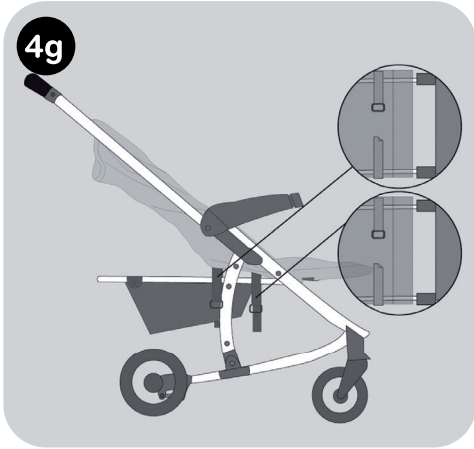

1

2a

2b

2c

2

Option

Option 1

12a

12b

13

Warnings for Pushchair

Please read these instructions carefully before use and keep them for later reference.

The safety of your child could be put at risk if you do not follow these instructions.

- This pushchair is designed for 1 child from 0 months up to a weight of 15 kg.
- **WARNING:** Never leave your child unattended.
- **WARNING:** Ensure that all the locking devices are engaged before use.
- **WARNING:** To avoid injury ensure that your child is kept away when unfolding and folding this pushchair.
- **WARNING:** Do not let your child play with this pushchair.
- **WARNING:** Always use the restraint system.
- **WARNING:** Check that the pushchair body is correctly engaged before use.
- **WARNING:** This product is not suitable for running or skating.
- **WARNING:** Do not insert any additional mattresses into the vehicle.
- The maximum loading weight for the basket is 3 kg.
- **WARNING:** Accessories which are not approved by the manufacturer shall not be used.
- This pushchair has been designed for one child and shall be used for the transport for only one child!
- **WARNING:** For car seats used in conjunction with a chassis, this vehicle does not replace a cot or a bed. Should your child need to sleep, then it should be placed in a suitable cot or bed.
- Only replacement parts supplied or recommended by My Babiie shall be used.
- Any load attached to the handle and on the back of the backrest and on the sides of the vehicle will affect the stability of the vehicle.
- The parking device shall be engaged when placing and removing the children.
- EN1888:2012