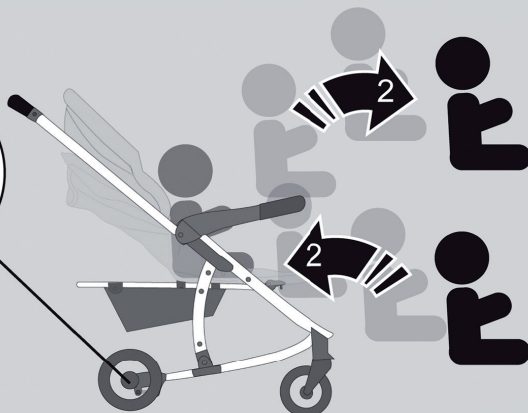

12b

13

Warnings for Pushchair

Please read these instructions carefully before use and keep them for later reference.

The safety of your child could be put at risk if you do not follow these instructions.

- This pushchair is designed for 1 child from 0 months up to a weight of 15 kg.
- **WARNING:** Never leave your child unattended.
- **WARNING:** Ensure that all the locking devices are engaged before use.
- **WARNING:** To avoid injury ensure that your child is kept away when unfolding and folding this pushchair.
- **WARNING:** Do not let your child play with this pushchair.
- **WARNING:** Always use the restraint system.
- **WARNING:** Check that the pushchair body is correctly engaged before use.
- **WARNING:** This product is not suitable for running or skating.
- **WARNING:** Do not insert any additional mattresses into the vehicle.
- The maximum loading weight for the basket is 3 kg.
- **WARNING:** Accessories which are not approved by the manufacturer shall not be used.
- This pushchair has been designed for one child and shall be used for the transport for only one child!
- **WARNING:** For car seats used in conjunction with a chassis, this vehicle does not replace a cot or a bed. Should your child need to sleep, then it should be placed in a suitable cot or bed.
- Only replacement parts supplied or recommended by My Babiie shall be used.
- Any load attached to the handle and on the back of the backrest and on the sides of the vehicle will affect the stability of the vehicle.
- The parking device shall be engaged when placing and removing the children.
- EN1888:2012