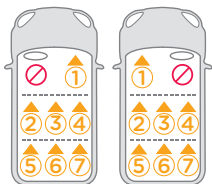

Joie™

every stage™ fx
child restraint

check my fit
in your car

car seat-to-vehicle fit guide
Fahrzeugkompatibilitätsliste
Liste des véhicules compatibles

GB Vehicle Fitting Information

Suitable for: Child weighing 0 - 36kg (approximately 0 – 12 years)