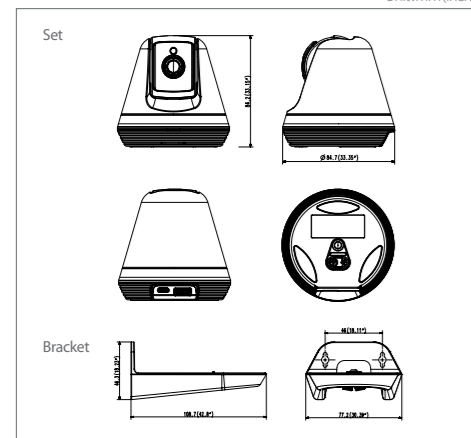

1080p Full HD Wi-Fi Pan&Tilt camera  
**SNH-V6410PN**

**Key features**

**Dimensions**

Unit:mm (inch)

**Contents**

SNH-V6410PN		
Video	Imaging Device	1/3" 2M Sensor
	Effective Pixels	1944 (H) x 1092 (V)
	Scanning System	Progressive
	Low Light Performance	0.3Lux (Color), 0Lux (Black/White)
Lens	Focal Length	4.0mm
	Angular Field of View (H/V/D)	D:96.1°, H:80.9°, V:43.4°
	Focus Control	Fixed Focus
	Lens Distortion Correction	Off/On
Pan/Tilt/Rotate	Pan Range	350° (-175° ~ 175°)
	Tilt Range	155° (-80° ~ +75°), Privacy mode (-80°)
	Auto Object Tracking	Off/On
Operational	IR LED	850mm
	Viewable Length	5m
	Day & Night	True D/N (Auto)
	Wide Dynamic Range	HDR
	Contrast Enhancement	Auto
	Digital Noise Reduction	Support (2D+3D Noise Filter)
	Digital Image Stabilization	N/A
	Motion Detection	Off/On
	Audio Detection	Off/On
	Privacy Mode	Off/Privacy Mode/Out of Sight Mode
	White Balance	Auto
	Digital Zoom	4x (Mobile), 10x (Web)
	Flip/ Mirror	Off/On
	Intelligent Video Analytics	Motion Zone Selection
	Memory Slot	SDXC Memory Slot (Max 128GB)
Network	Wireless	Wifi 802.11 b/g/n (Single Band)
	Video Compression Format	H.264, Motion JPEG
	Resolution	1920x1080/ 1280x720/ 640x360
	Max. Framerate	H.264, 1920x1080 30FPS
	Audio I/O	Built-in Mic and Speaker
	Audio Compression Format	G.711 u-law
	Audio Communication	2-way audio/ Half duplex
	IP	IPv4
	Protocol	TCP/IP, UDP/IP, RTP (UDP), RTP (TCP), RTSP, NTP, HTTP, HTTPS, SSL, DHCP, SMTP, ICMP, ARP, DNS, UPnP
	Security	HTTPS (SSL) Login Authentication Digest Login Authentication
Environmental	Operating Temperature/ Humidity	0°C ~ 40°C (+32°F ~ 104°F)/ Less than 90% RH
	Ingress Protection	Indoor
Electrical	Input Voltage/ Current	5V/2A
	Power Connector	micro-USB Tpye
Mechanical	RF Output Power	802.11b:16dBm, 802.11g:14dBm, 802.11n:13dBm
	Color	Black (dark gray)
	Dimension (WxHxD/ØxH)	Φ85*84H
	Weight	155g