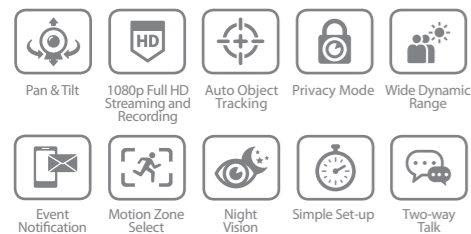

Key features