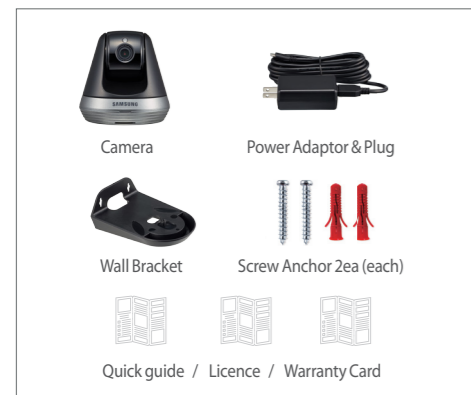

Contents

SNH-V6410PN		
Video	Imaging Device	1/3" 2M Sensor
	Effective Pixels	1944 (H) x 1092 (V)
	Scanning System	Progressive
	Low Light Performance	0.3Lux (Color), 0Lux (Black/White)
Lens	Focal Length	4.0mm
	Angular Field of View (H/V/D)	D:96.1°, H:80.9°, V:43.4°
	Focus Control	Fixed Focus
	Lens Distortion Correction	Off/On
Pan/Tilt/Rotate	Pan Range	350° (-175° ~ 175°)
	Tilt Range	155° (-80° ~ +75°), Privacy mode (-80°)
	Auto Object Tracking	Off/On
Operational	IR LED	850mm
	Viewable Length	5m
	Day & Night	True D/N (Auto)
	Wide Dynamic Range	HDR
	Contrast Enhancement	Auto
	Digital Noise Reduction	Support (2D+3D Noise Filter)
	Digital Image Stabilization	N/A
	Motion Detection	Off/On
	Audio Detection	Off/On
	Privacy Mode	Off/Privacy Mode/Out of Sight Mode
	White Balance	Auto
	Digital Zoom	4x (Mobile), 10x (Web)
	Flip/ Mirror	Off/On
	Intelligent Video Analytics	Motion Zone Selection
	Memory Slot	SDXC Memory Slot (Max 128GB)
Network	Wireless	Wifi 802.11 b/g/n (Single Band)
	Video Compression Format	H.264, Motion JPEG
	Resolution	1920x1080/ 1280x720/ 640x360
	Max. Framerate	H.264, 1920x1080 30FPS
	Audio I/O	Built-in Mic and Speaker
	Audio Compression Format	G.711 u-law
	Audio Communication	2-way audio/ Half duplex
	IP	IPv4
	Protocol	TCP/IP, UDP/IP, RTP (UDP), RTP (TCP), RTSP, NTP, HTTP, HTTPS, SSL, DHCP, SMTP, ICMP, ARP, DNS, UPnP
	Security	HTTPS (SSL) Login Authentication Digest Login Authentication
Environmental	Operating Temperature/ Humidity	0°C ~ 40°C (+32°F ~ 104°F)/ Less than 90% RH
	Ingress Protection	Indoor
Electrical	Input Voltage/ Current	5V/2A
	Power Connector	micro-USB Tpye
Mechanical	RF Output Power	802.11b:16dBm, 802.11g:14dBm, 802.11n:13dBm
	Color	Black (dark gray)
	Dimension (WxHxD/ØxH)	Φ85*84H
	Weight	155g

SAMSUNG