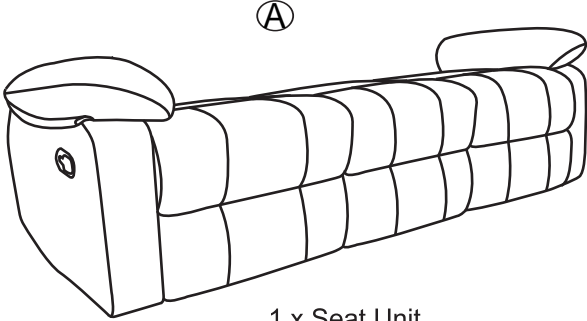

COMPONENTS

---

1 x Seat Unit