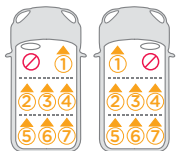

GB Vehicle Fitting Information

This child restraint with base is approved to Regulation ECE R129. It is suitable to fix into seat positions in most cars. The numbers on the diagram below correspond with the vehicle fitting positions listed in the following pages.

Seat positions in other cars may also be suitable to accept the child restraint. If in doubt, consult either the child restraint manufacturer or the retailer.

ALWAYS give priority to the rear seats of your vehicle.

Don't use it on front seat with active airbag when installed in rear facing mode.

If your child restraint can be fitted, it is marked with •

If your child restraint cannot be fitted, it is marked with ✕

Electric or hybrid vehicles are marked with ⚡

Vehicles with under-floor storage boxes are marked with ! SB -Please consult your vehicle user manual or dealer when fitting this seat in a vehicle with under-floor storage boxes.

If your vehicle is not listed in this manual or it is not marked with either a • or ✕ then please refer to your vehicle's handbook or contact the manufacturer for further information.

DE Informationen zur Fahrzeugkompatibilität

Dieses Joie Kinderrückhaltesystem ist gemäß der aktuellsten Version der Norm Regelung ECE Nr.129 geprüft und zugelassen worden. Es ist für den Einbau und die Nutzung auf den meisten Fahrzeugsitzen geeignet. Die Sitznummerierung im links abgebildeten Fahrzeugdiagramm entspricht den

Numerierungen in der nachfolgenden Kompatibilitätsliste.

Liegt eine Freigabe für die Kindersitzmontage vor, wird dies mit • angezeigt.

Konnte keine Montagefreigabe seitens Kindersitzhersteller erteilt werden, wird dies mit ✕ angezeigt

Fahrzeuge mit einem Staufach im Fußraum werden mit SB!

Angezeigt. Die Sitzpositionen mit Staufach im Fußraum sind mit ! markiert. Setzen Sie sich bitte in diesem Fall unbedingt mit dem Fahrzeughersteller bzw. Ihrer Vertragswerkstatt in Verbindung, da eine Montage nur bedingt möglich erscheint.

Falls möglich, befestigen Sie das Kinderrückhaltesystem STETS auf den hinteren Fahrzeugsitzen, um Ihrem Kind die größtmögliche Sicherheit zu bieten.

Bei rückwärts-gerichteter Kindersitznutzung am Beifahrersitz stellen Sie UNBEDINGT sicher, dass der Airbag deaktiviert wird.

Sollte Ihr Fahrzeug nicht in der beigefügten Typenliste vorhanden sein, kontaktieren Sie entweder den Kindersitzhersteller oder Ihren Fachhändler.

Fahrzeuge mit Elektro- oder Hybridantrieb sind mit ⚡ gekennzeichnet.