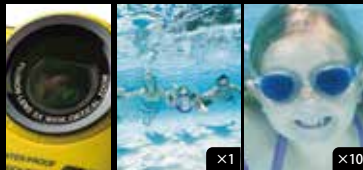

FUJINON 5x Optical Zoom Lens

Equipped with a zoom lens that starts from the convenient 28mm*1 at the wide angle end, the XP120 has a 5x optical zoom system which gives extra breadth and depth to your image. The use of the Intelligent Digital Zoom function extends the zoom range up to 10x.