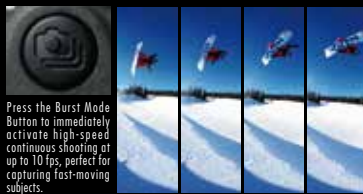

Advanced Image Quality from a Compact and Rugged Camera Body
16.4 Megapixel CMOS Sensor & 5x Optical Zoom Lens

Back-Illuminated Sensor & Optical Image Stabilization

The camera features a 16.4 megapixel back-illuminated CMOS sensor, capable of delivering advanced image quality even in underwater or low light conditions. Its CMOS-shift optical image stabilization system controls camera shake even in low light or when zoomed in.