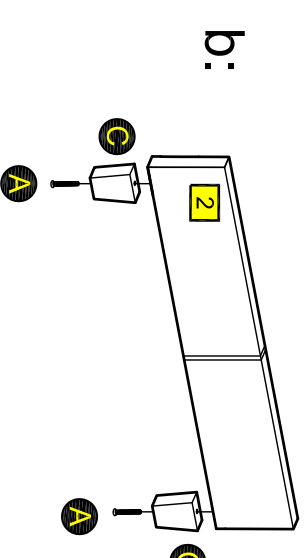

Assembly Instructions

Step 5

Attaching slats

Roll the slats over the Side **3** and connect slats over the wood elements that are attached on both sides of the Side rails **3**.

Note: Wood slats are on top with tape on the under side.

Please check you have all the fittings listed below

Note: The quantities below are the correct amount to complete the assembly. In some cases more fittings may be supplied than are required.

A	 M8x70 mm Bolt x 4	B	 M6x45 mm Bolt x 4	C	Leg x 4	
D	Support leg x 2					

Tools required

Screwdriver (Not supplied)

Ruler - Use this ruler to help correctly identify the screws

Assembly Instructions

Step 1

Attaching legs

a: Insert Legs **C** into Headboard **1** using Bolt **A**.

b: Insert Legs **C** into Footboard **2** using Bolt **A**.

Step 2

Attaching side rails

Open the Side rail **3** as in the picture.

Repeat this operations for other Side rail **3**.

Assembly Instructions

Step 3