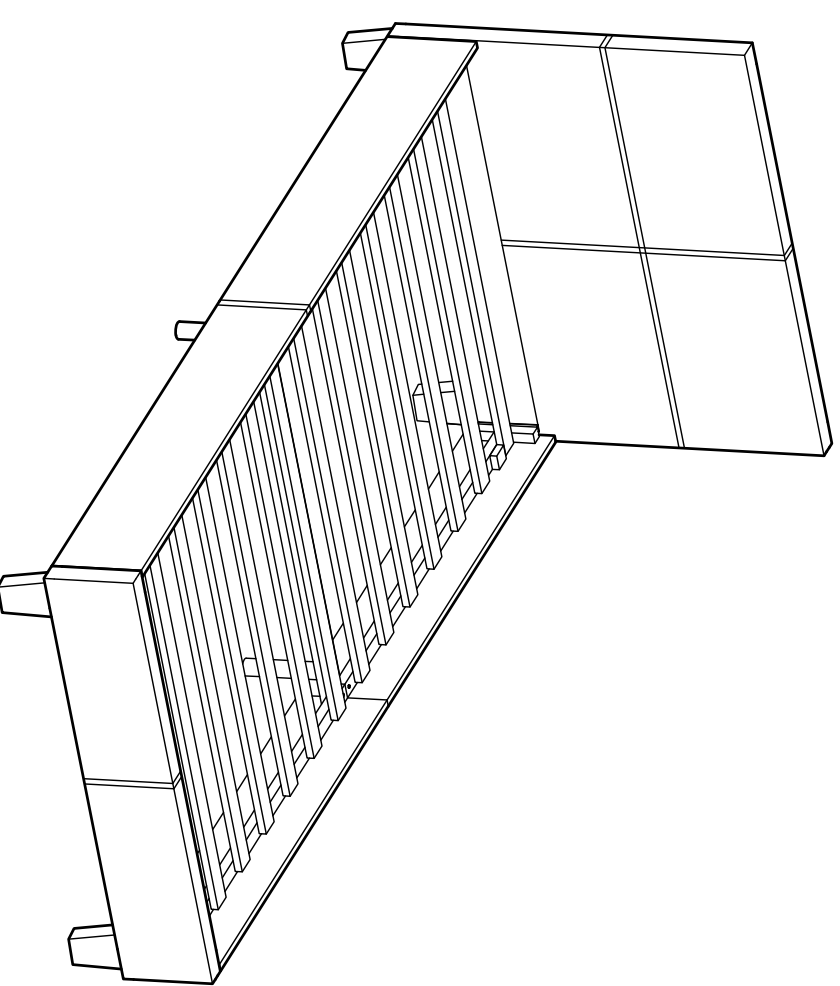

Caterina 3FT

Assembly Instructions - Please keep for future reference

760 / 9507

Dimensions

Width - 95cm
Depth - 203cm
Height - 87cm

Important - Please read these instructions fully before starting assembly