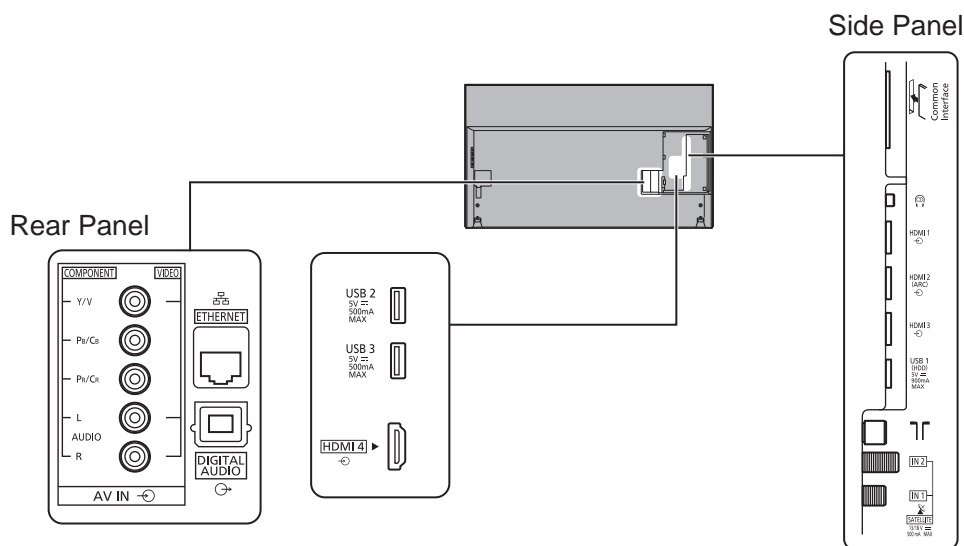

SPECIFICATIONS

Dimensions (W x H x D)	1 457 mm x 921 mm x 446 mm (With Pedestal)
	1 457 mm x 841 mm x 52 mm (TV only)
Mass	43.5 kg (With Pedestal) 39.0 kg (TV only)

DIMENSIONS

JACKS

Note:
To make sure that the LED TV fits the cabinet properly when a high degree of precision is required, we recommend that you use the LED TV itself to make the necessary cabinet measurements. Panasonic cannot be responsible for inaccuracies in cabinet design or manufacture.