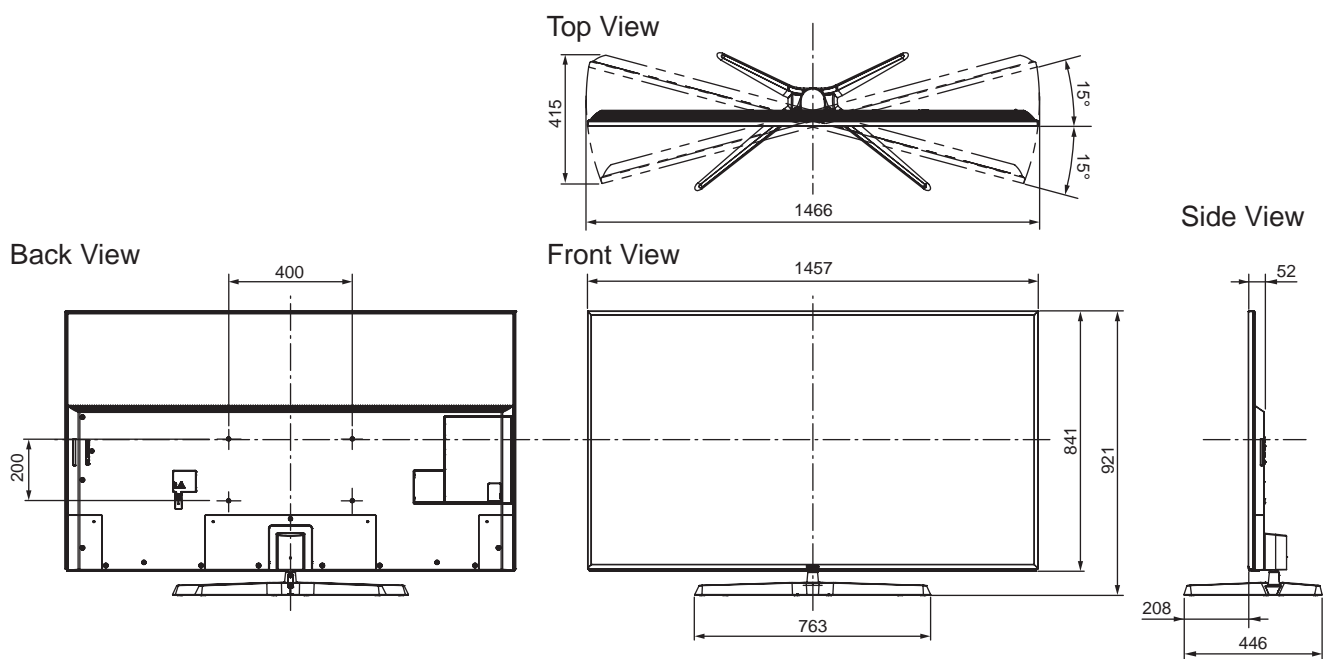

SPECIFICATIONS

Dimensions (W x H x D)	1 457 mm x 921 mm x 446 mm (With Pedestal)
	1 457 mm x 841 mm x 52 mm (TV only)
Mass	43.5 kg (With Pedestal) 39.0 kg (TV only)

DIMENSIONS

JACKS

Note:
To make sure that the LED TV fits the cabinet properly when a high degree of precision is required, we recommend that you use the LED TV itself to make the necessary cabinet measurements. Panasonic cannot be responsible for inaccuracies in cabinet design or manufacture.