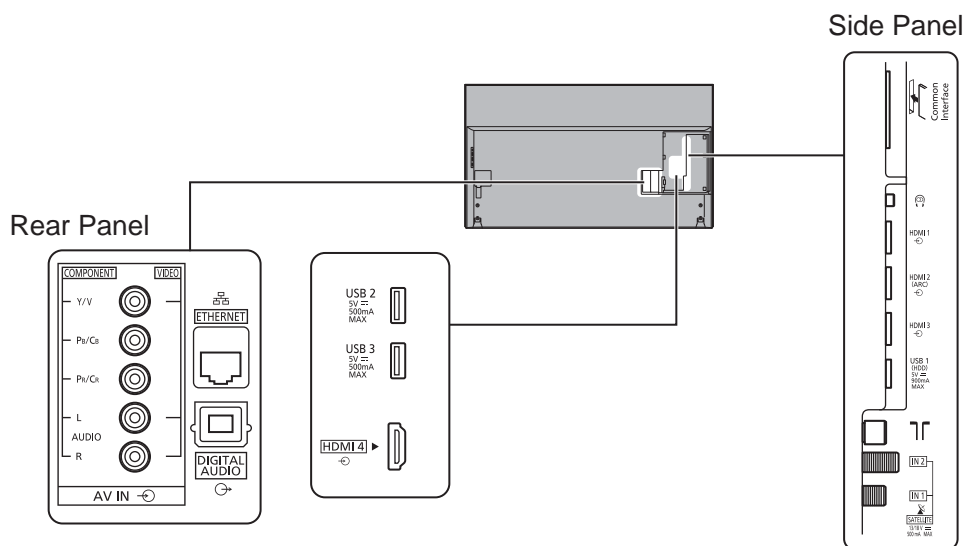

SPECIFICATIONS

Dimensions (W x H x D)	1 680 mm x 1 046 mm x 413 mm (With Pedestal)
	1 680 mm x 966 mm x 70 mm (TV only)
Mass	62.5 kg (With Pedestal)
	54.0 kg (TV only)

DIMENSIONS

JACKS

Note:
To make sure that the LED TV fits the cabinet properly when a high degree of precision is required, we recommend that you use the LED TV itself to make the necessary cabinet measurements. Panasonic cannot be responsible for inaccuracies in cabinet design or manufacture.