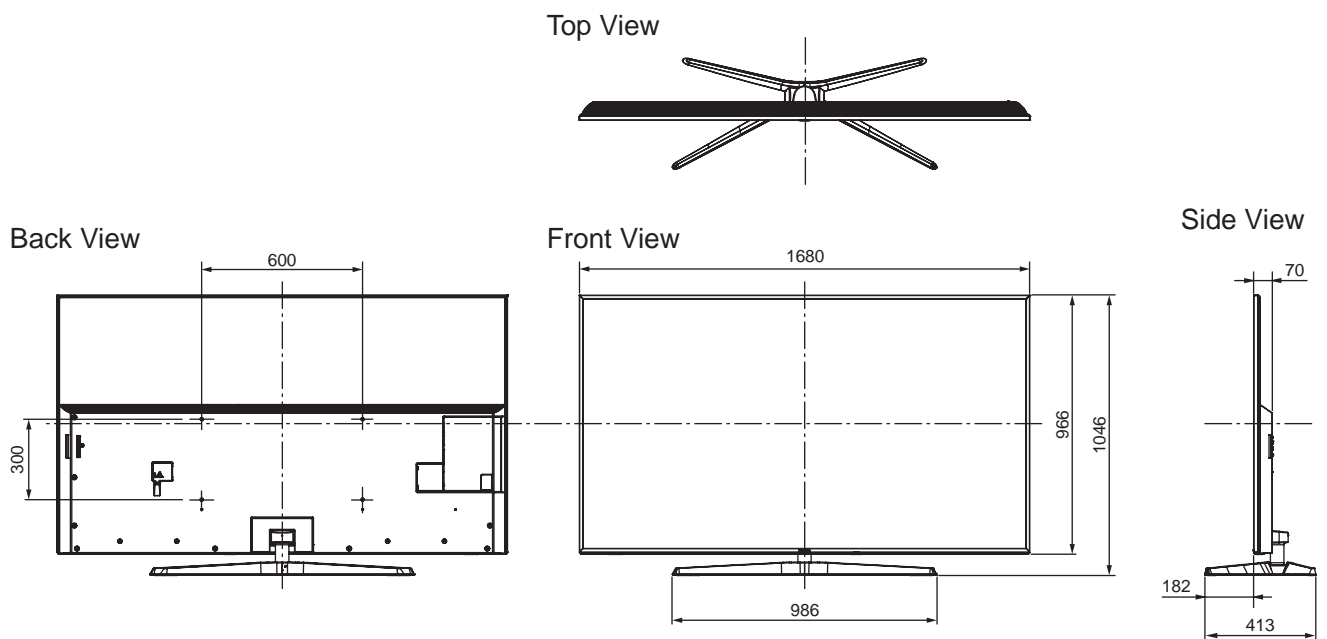

SPECIFICATIONS

Dimensions (W x H x D)	1 680 mm x 1 046 mm x 413 mm (With Pedestal)
	1 680 mm x 966 mm x 70 mm (TV only)
Mass	62.5 kg (With Pedestal)
	54.0 kg (TV only)

DIMENSIONS

JACKS

Note:
To make sure that the LED TV fits the cabinet properly when a high degree of precision is required, we recommend that you use the LED TV itself to make the necessary cabinet measurements. Panasonic cannot be responsible for inaccuracies in cabinet design or manufacture.

Specifications are subject to change without notice.
Non-metric weights and measurements are approximate.