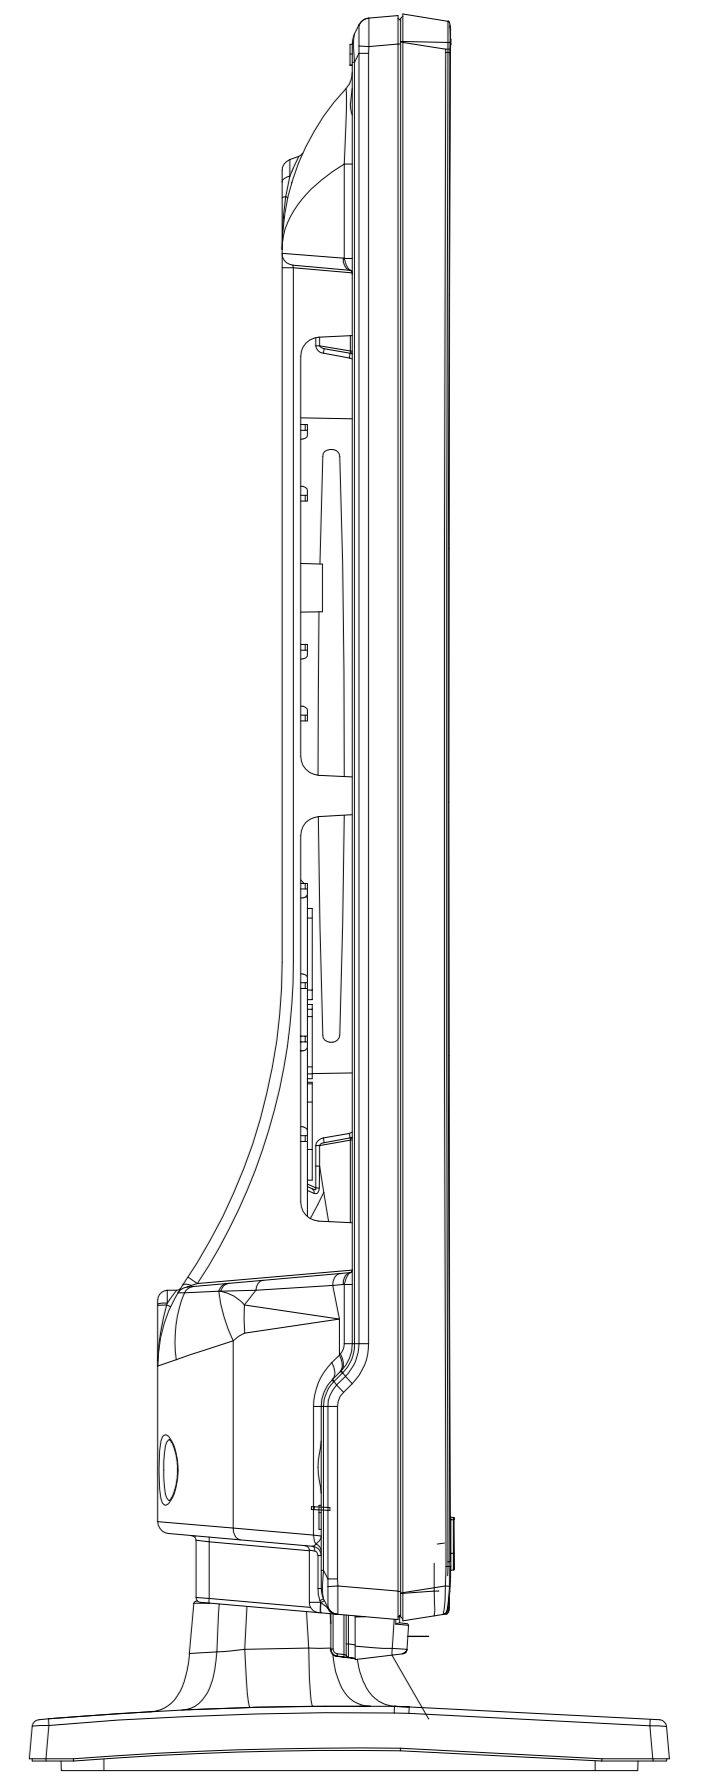

TX-24D302B

LENS IR
LENS LED

ID TV MMC

BACK COVER

MODEL TX-24D302B	TV DIMENSIONS (mm--kg)			
	WIDTH mm	DEPTH mm	HEIGHT mm	WEIGHT kg
PRODUCT W/ FOOT	554	134	370	3,45
PRODUCT WO/ FOOT	554	min. 35 max. 61	339	3,25
PRODUCT BOX	700	110	418	4,15