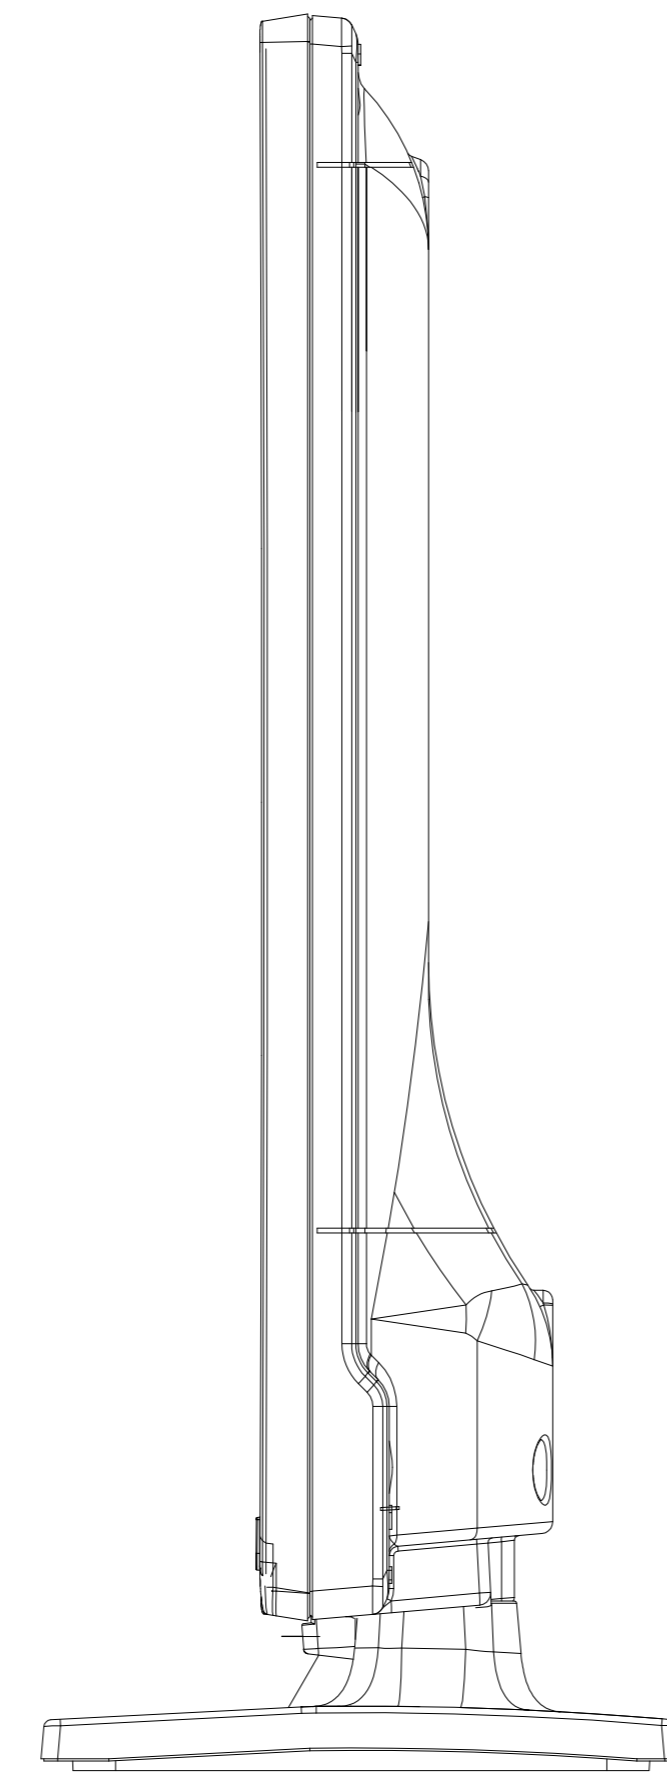

TX-24D302B

LENS IR
LENS LED

ID TV MMC

BACK COVER

MODEL TX-24D302B	TV DIMENSIONS (mm--kg)			
	WIDTH mm	DEPTH mm	HEIGHT mm	WEIGHT kg
PRODUCT W/ FOOT	554	134	370	3,45
PRODUCT WO/ FOOT	554	min. 35 max. 61	339	3,25
PRODUCT BOX	700	110	418	4,15