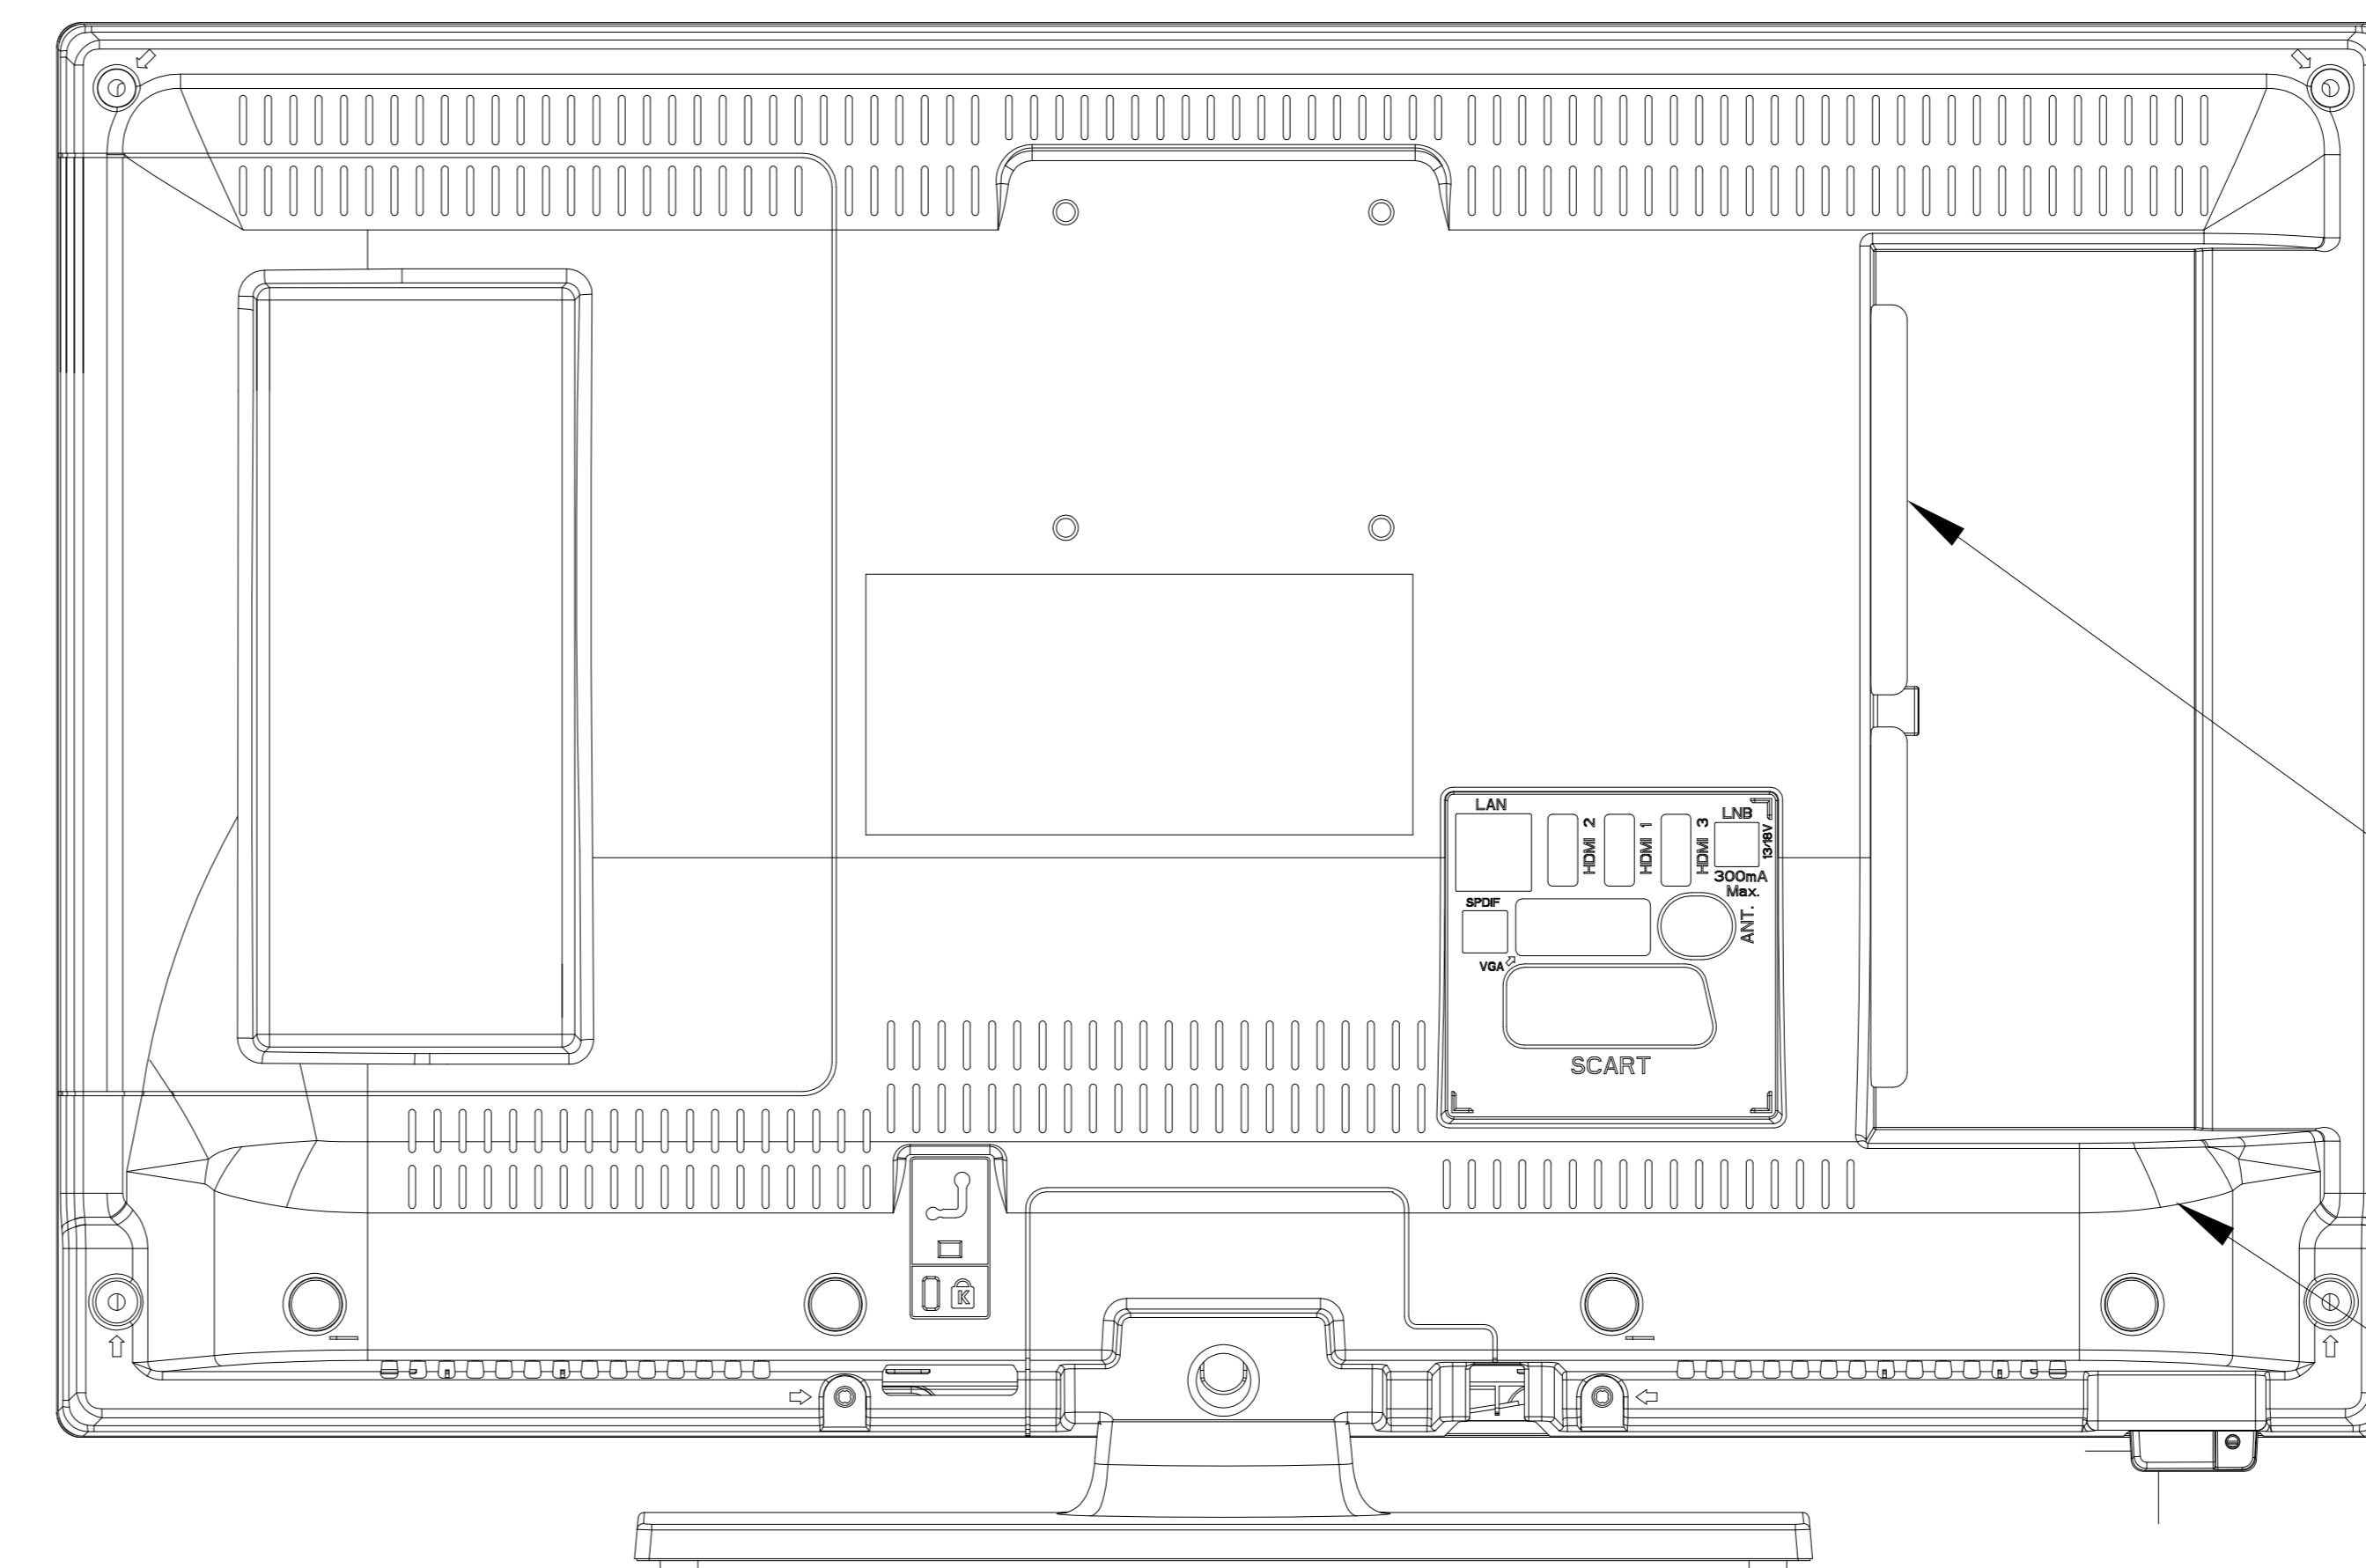

TX-24D302B

LENS IR
LENS LED

ID TV MMC

BACK COVER

MODEL TX-24D302B	TV DIMENSIONS (mm--kg)			
	WIDTH mm	DEPTH mm	HEIGHT mm	WEIGHT kg
PRODUCT W/ FOOT	554	134	370	3,45
PRODUCT WO/ FOOT	554	min. 35 max. 61	339	3,25
PRODUCT BOX	700	110	418	4,15