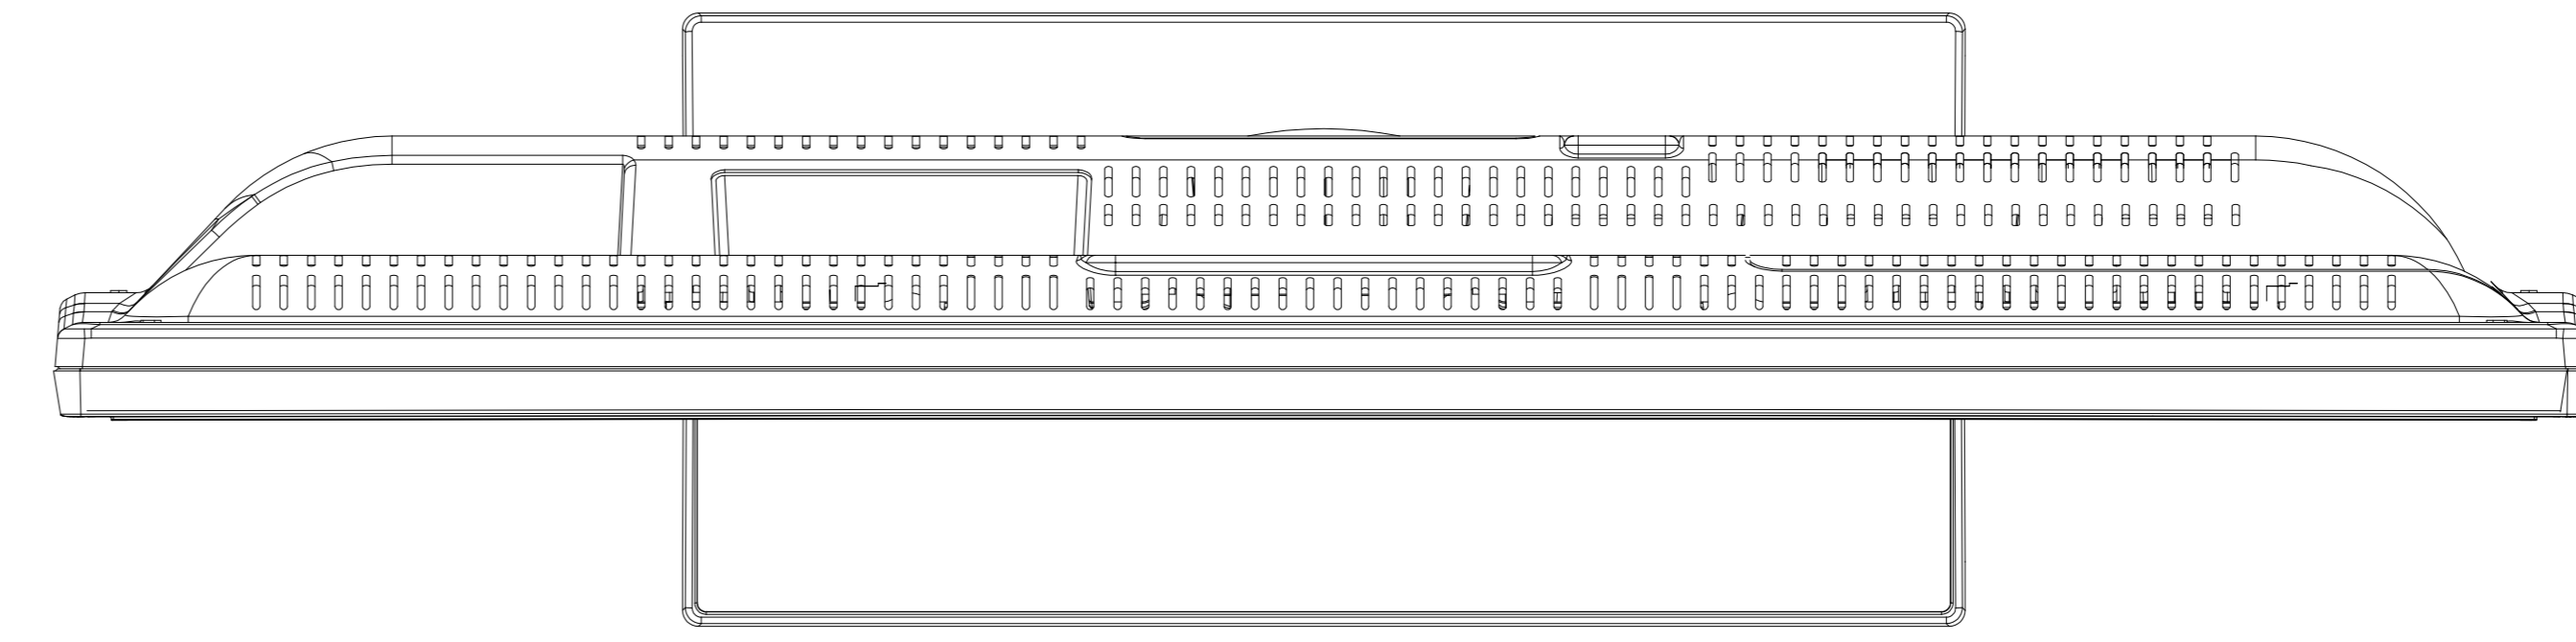

TX-24D302B

LENS IR
LENS LED

ID TV MMC

BACK COVER

MODEL TX-24D302B	TV DIMENSIONS (mm--kg)			
	WIDTH mm	DEPTH mm	HEIGHT mm	WEIGHT kg
PRODUCT W/ FOOT	554	134	370	3,45
PRODUCT WO/ FOOT	554	min. 35 max. 61	339	3,25
PRODUCT BOX	700	110	418	4,15