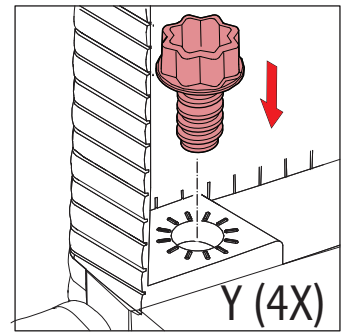

## WICKER

"RECLINING CHAIR" V1.1 / 571950 / 442154

**ALLIBERT** 

Ericssonstraat 171 | 5121 MK Rijen | The Netherlands | [WWW.ALLIBERT-OUTDOOR.COM](http://WWW.ALLIBERT-OUTDOOR.COM)

NEN 581		
✓	✓	✗

1

2

3