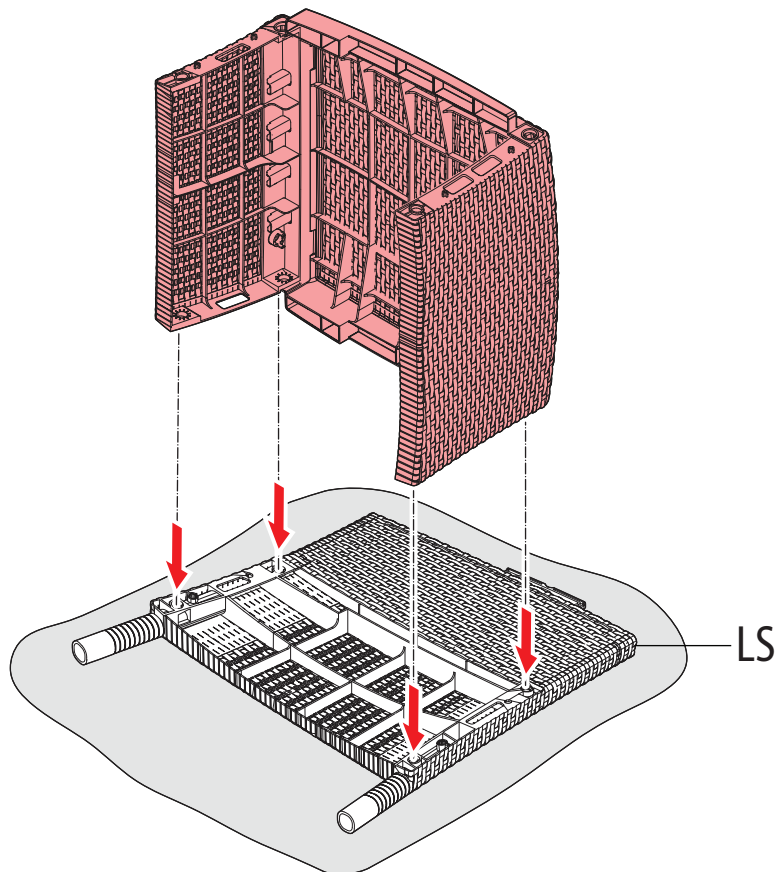

## WICKER

"RECLINING CHAIR" V1.1 / 571950 / 442154

**ALLIBERT** 

Ericssonstraat 171 | 5121 MK Rijen | The Netherlands | [WWW.ALLIBERT-OUTDOOR.COM](http://WWW.ALLIBERT-OUTDOOR.COM)

NEN 581		
✓	✓	✗

1

2

3