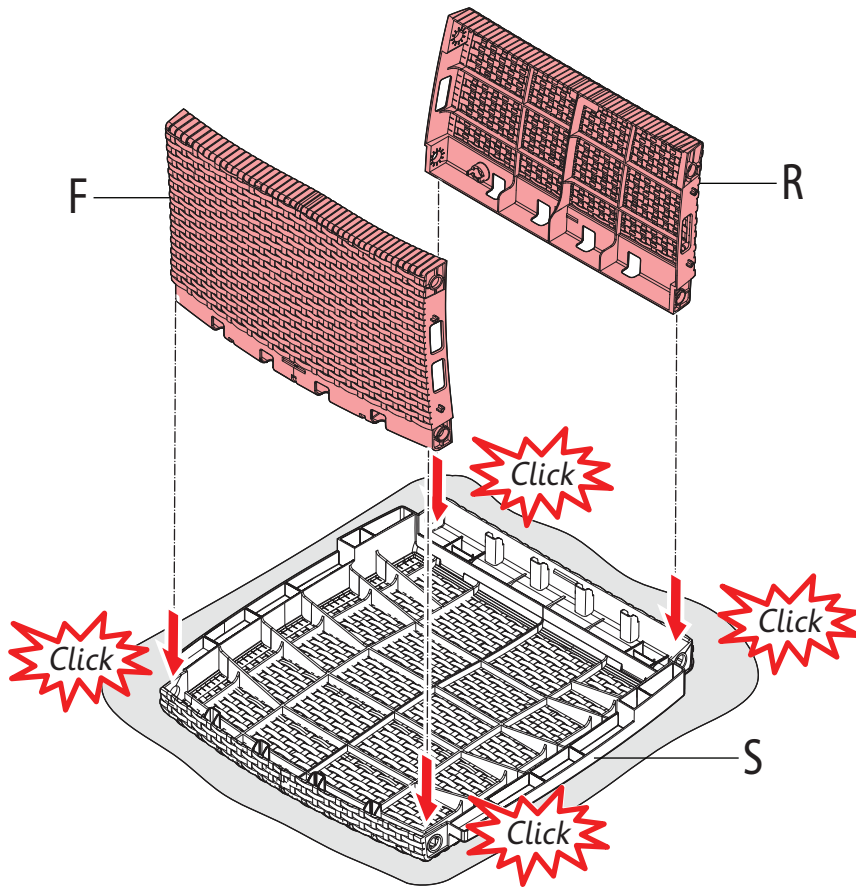

## WICKER

"RECLINING CHAIR" V1.1 / 571950 / 442154

**ALLIBERT** 

Ericssonstraat 171 | 5121 MK Rijen | The Netherlands | [WWW.ALLIBERT-OUTDOOR.COM](http://WWW.ALLIBERT-OUTDOOR.COM)

NEN 581		
✓	✓	✗

1

2

3