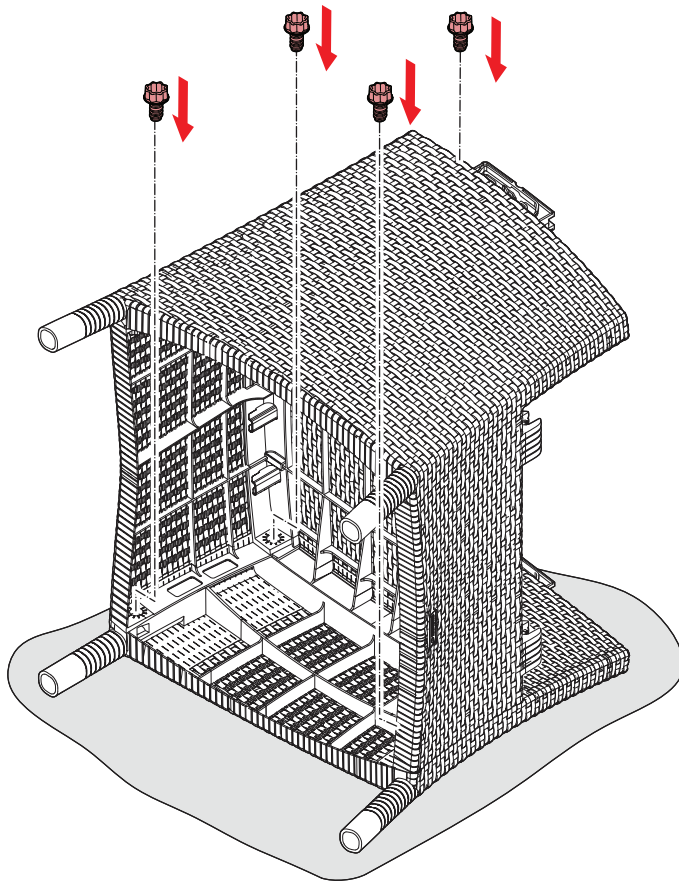

# RECLINING CHAIR

---

## WICKER

"RECLINING CHAIR" V1.1 / 571950 / 442154

**ALLIBERT** 

Ericssonstraat 171 | 5121 MK Rijen | The Netherlands | [WWW.ALLIBERT-OUTDOOR.COM](http://WWW.ALLIBERT-OUTDOOR.COM)

NEN 581		
✓	✓	✗

1

2

3

4

5

6

7

8