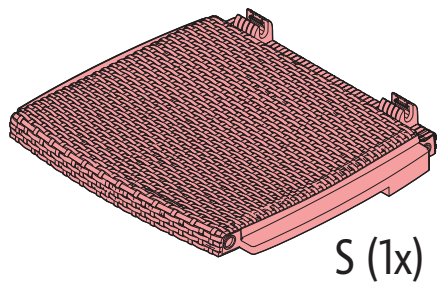

## WICKER

"RECLINING CHAIR" V1.1 / 571950 / 442154

**ALLIBERT** 

Ericssonstraat 171 | 5121 MK Rijen | The Netherlands | [WWW.ALLIBERT-OUTDOOR.COM](http://WWW.ALLIBERT-OUTDOOR.COM)

NEN 581		
✓	✓	✗

1

2

3