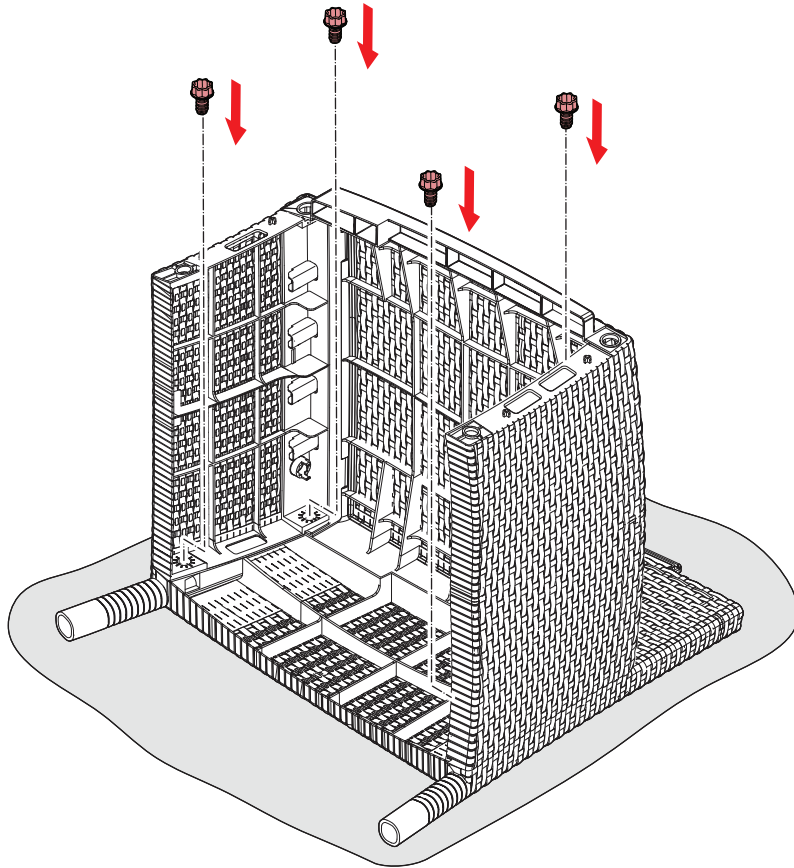

# RECLINING CHAIR

---

## WICKER

"RECLINING CHAIR" V1.1 / 571950 / 442154

**ALLIBERT** 

Ericssonstraat 171 | 5121 MK Rijen | The Netherlands | [WWW.ALLIBERT-OUTDOOR.COM](http://WWW.ALLIBERT-OUTDOOR.COM)

NEN 581		
✓	✓	✗

1

2

3