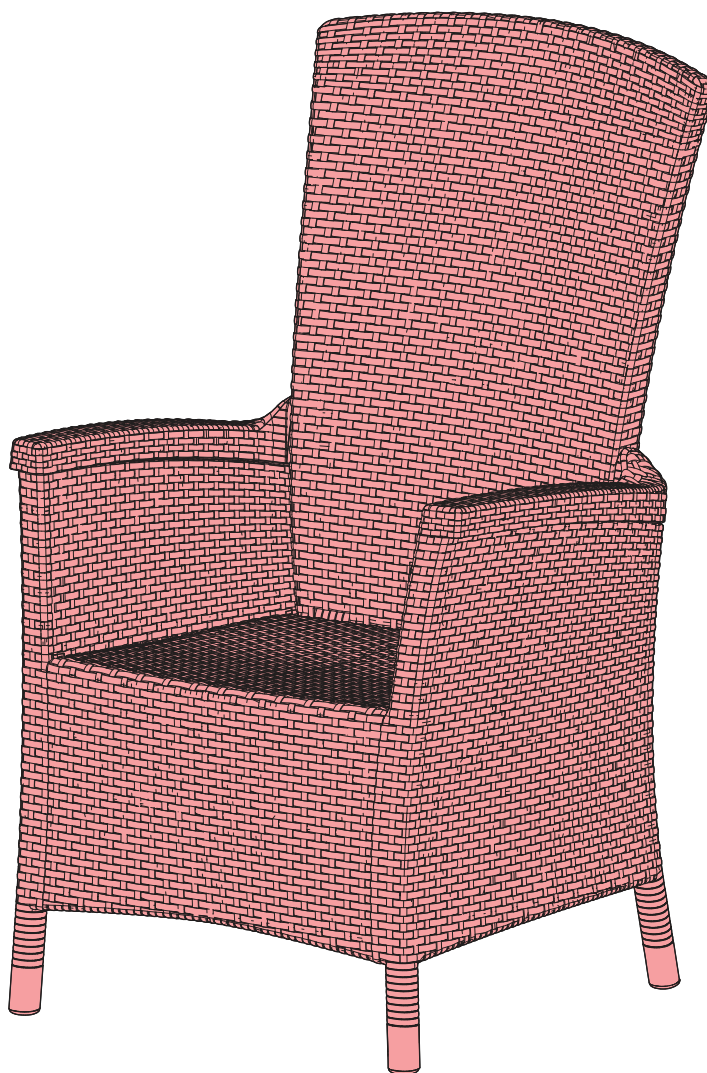

# RECLINING CHAIR

---

## WICKER

"RECLINING CHAIR" V1.1 / 571950 / 442154

**ALLIBERT** 

Ericssonstraat 171 | 5121 MK Rijen | The Netherlands | [WWW.ALLIBERT-OUTDOOR.COM](http://WWW.ALLIBERT-OUTDOOR.COM)

NEN 581		
✓	✓	✗

1

2

3