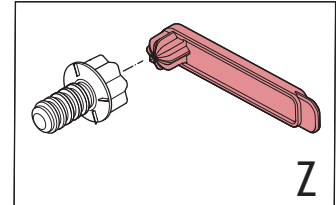

## WICKER

"RECLINING CHAIR" V1.1 / 571950 / 442154

**ALLIBERT** 

Ericssonstraat 171 | 5121 MK Rijen | The Netherlands | [WWW.ALLIBERT-OUTDOOR.COM](http://WWW.ALLIBERT-OUTDOOR.COM)

NEN 581		
✓	✓	✗

1

2

3