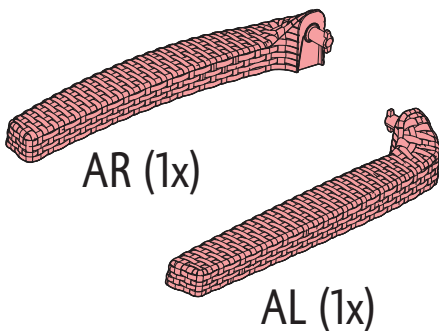

## WICKER

"RECLINING CHAIR" V1.1 / 571950 / 442154

**ALLIBERT** 

Ericssonstraat 171 | 5121 MK Rijen | The Netherlands | [WWW.ALLIBERT-OUTDOOR.COM](http://WWW.ALLIBERT-OUTDOOR.COM)

NEN 581		
✓	✓	✗

1

2

3

4

5

6

7

8