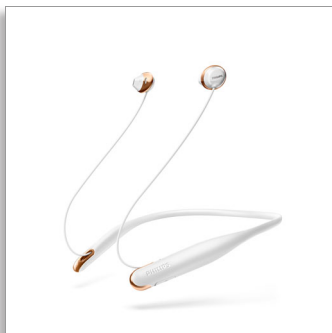

Philips  
Wireless Bluetooth®  
headphones

12.2mm drivers/ open-back  
In-ear

SHB4205WT

## Gravity defying headphones

Invisible feel. Clear sound.

Welcome to weightless freedom. Free from wires that hold you down. Hyprlite Wireless neckband headphones are so slim and light that you barely feel them in your ears.

### Featherlight comfort

- Ergonomic earbuds for a natural fit
- Lightweight and slim neckband style for wearing stability
- Bluetooth version 4.1 and HSP/HFP/A2DP/AVRCP Support
- Rechargeable battery offers up to 7 hours of playtime

### Streamlined design

- Sleek metallic gloss accents
- Never miss a call with vibration mode
- Remote control for handsfree calls and music