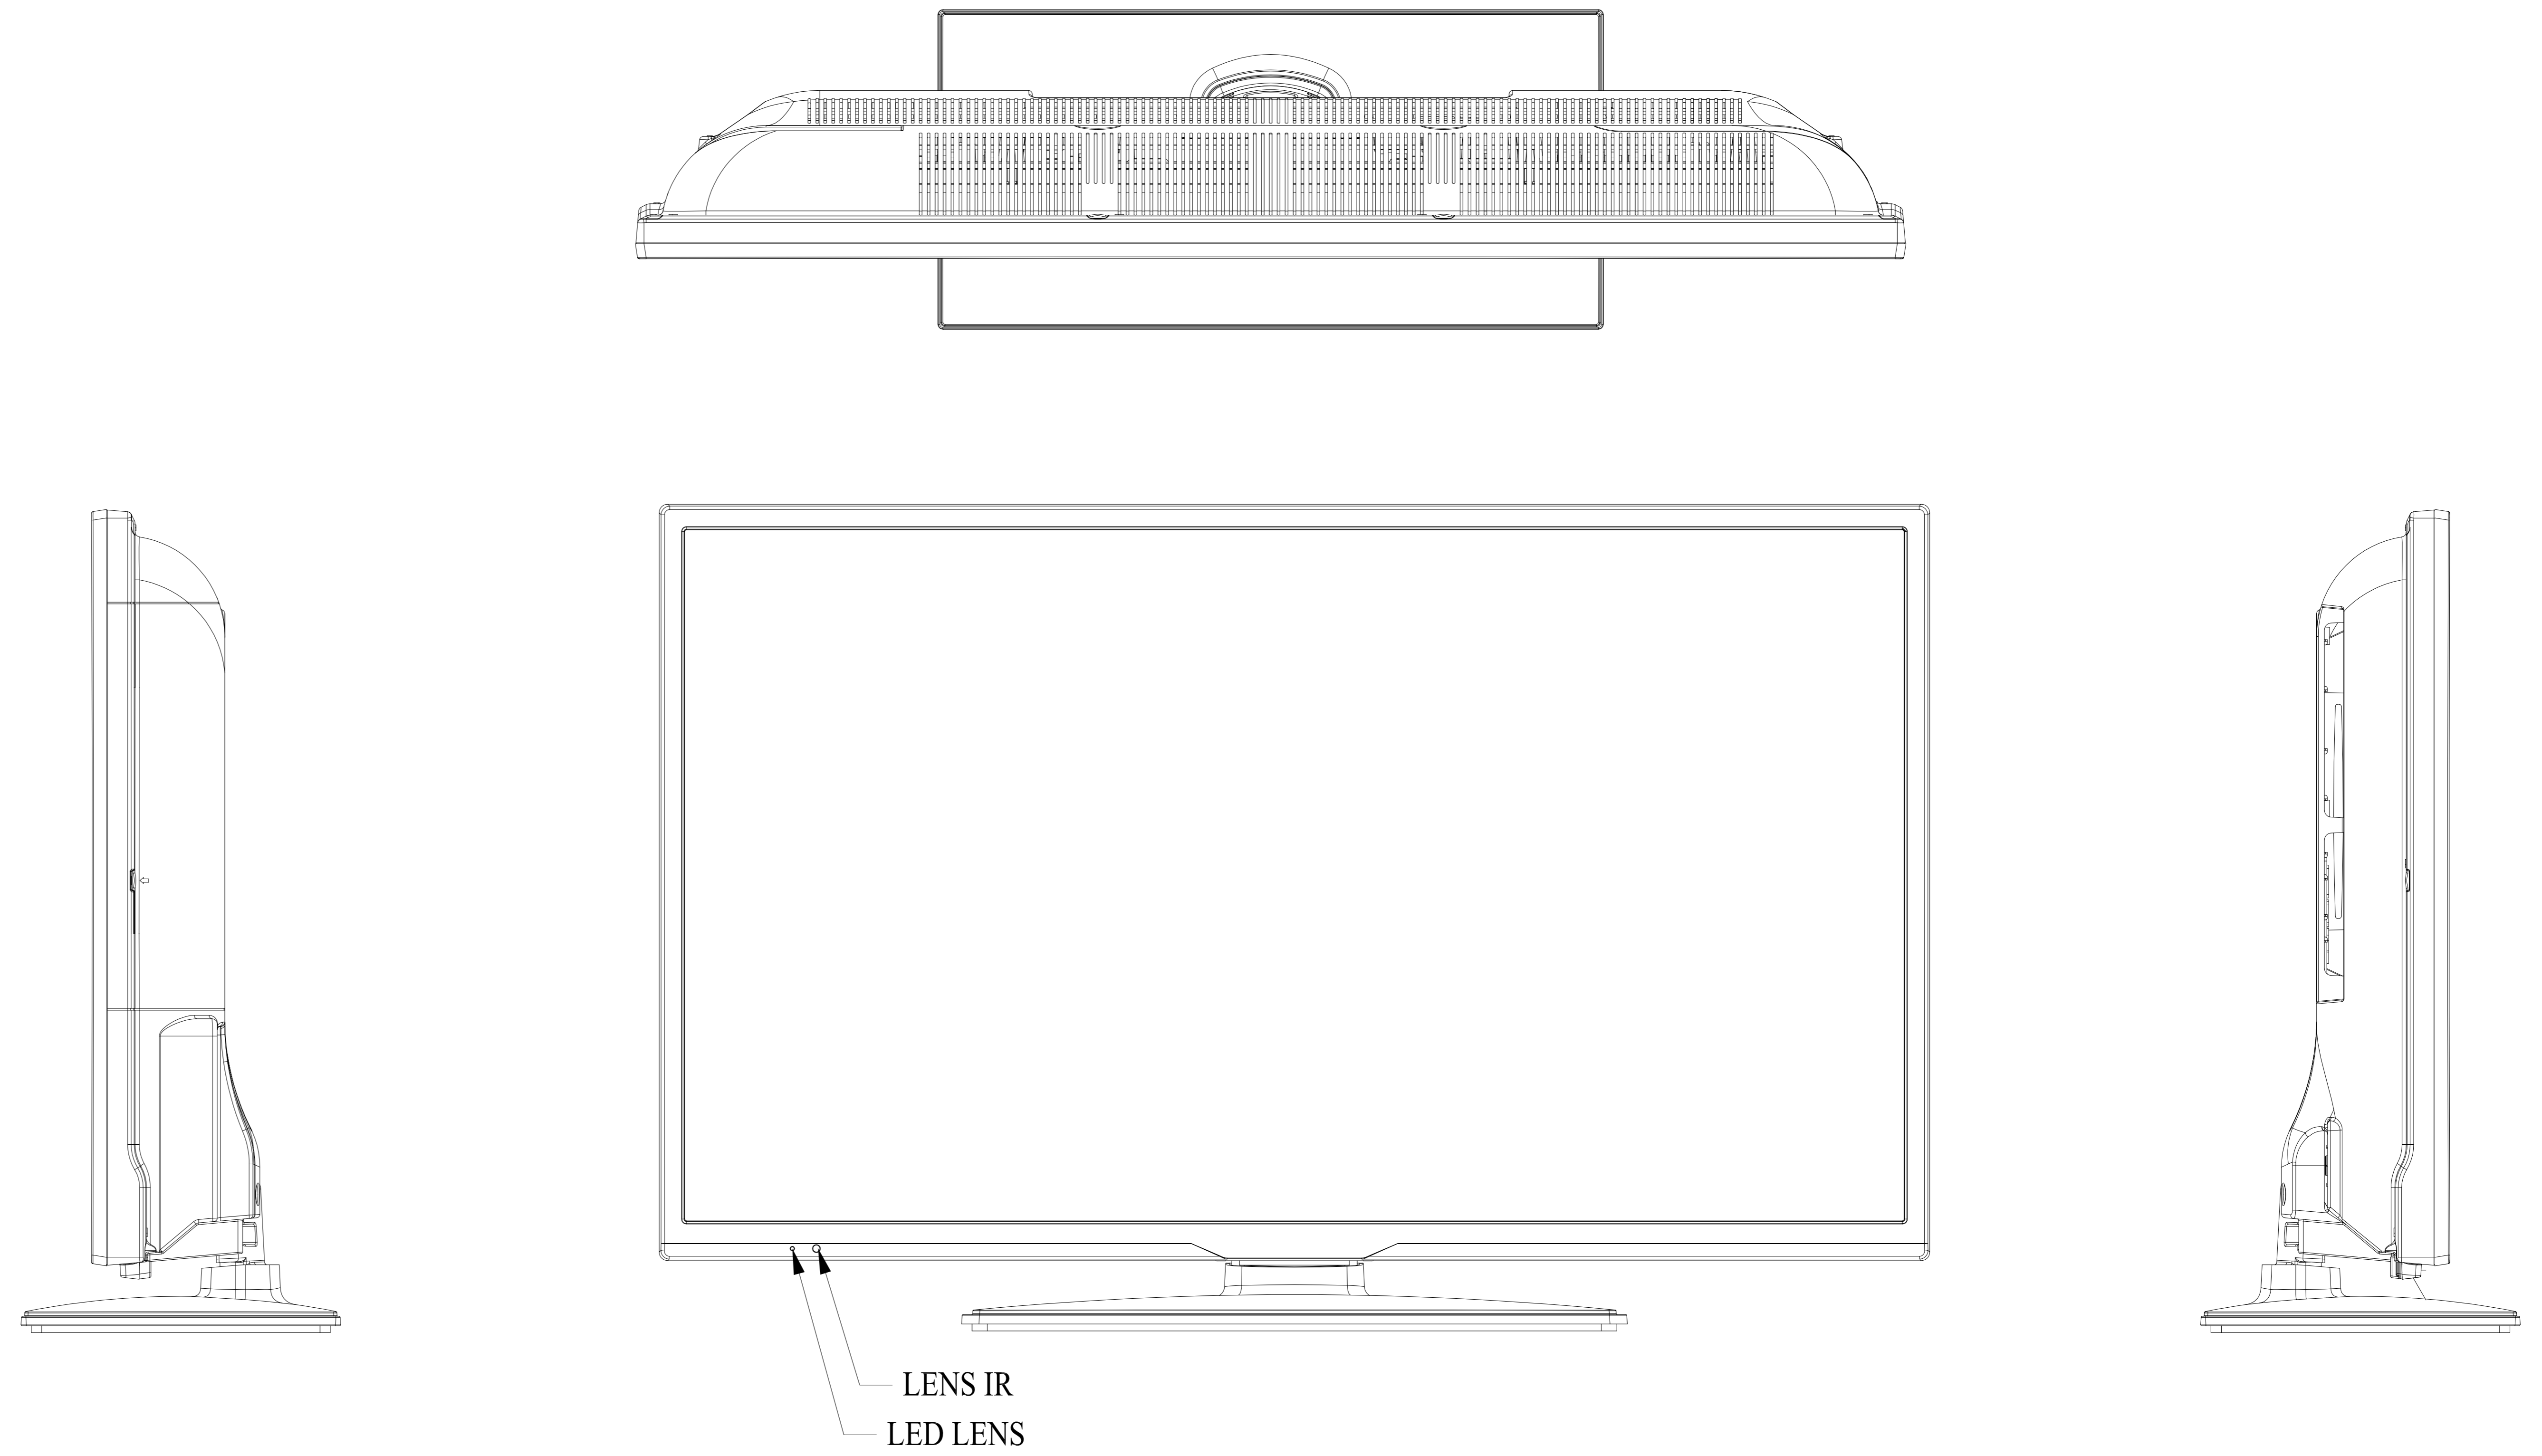

TX-32D302B

MODEL	TV DIMENSIONS (mm--kg)			
	WIDTH mm	DEPTH mm	HEIGHT mm	WEIGHT kg
TX-32D302B				
PRODUCT W/ FOOT	735	185	478	5,50
PRODUCT WO/ FOOT	735	min. 77 max. 97	438	5,0
PRODUCT BOX	915	154	585	7,10