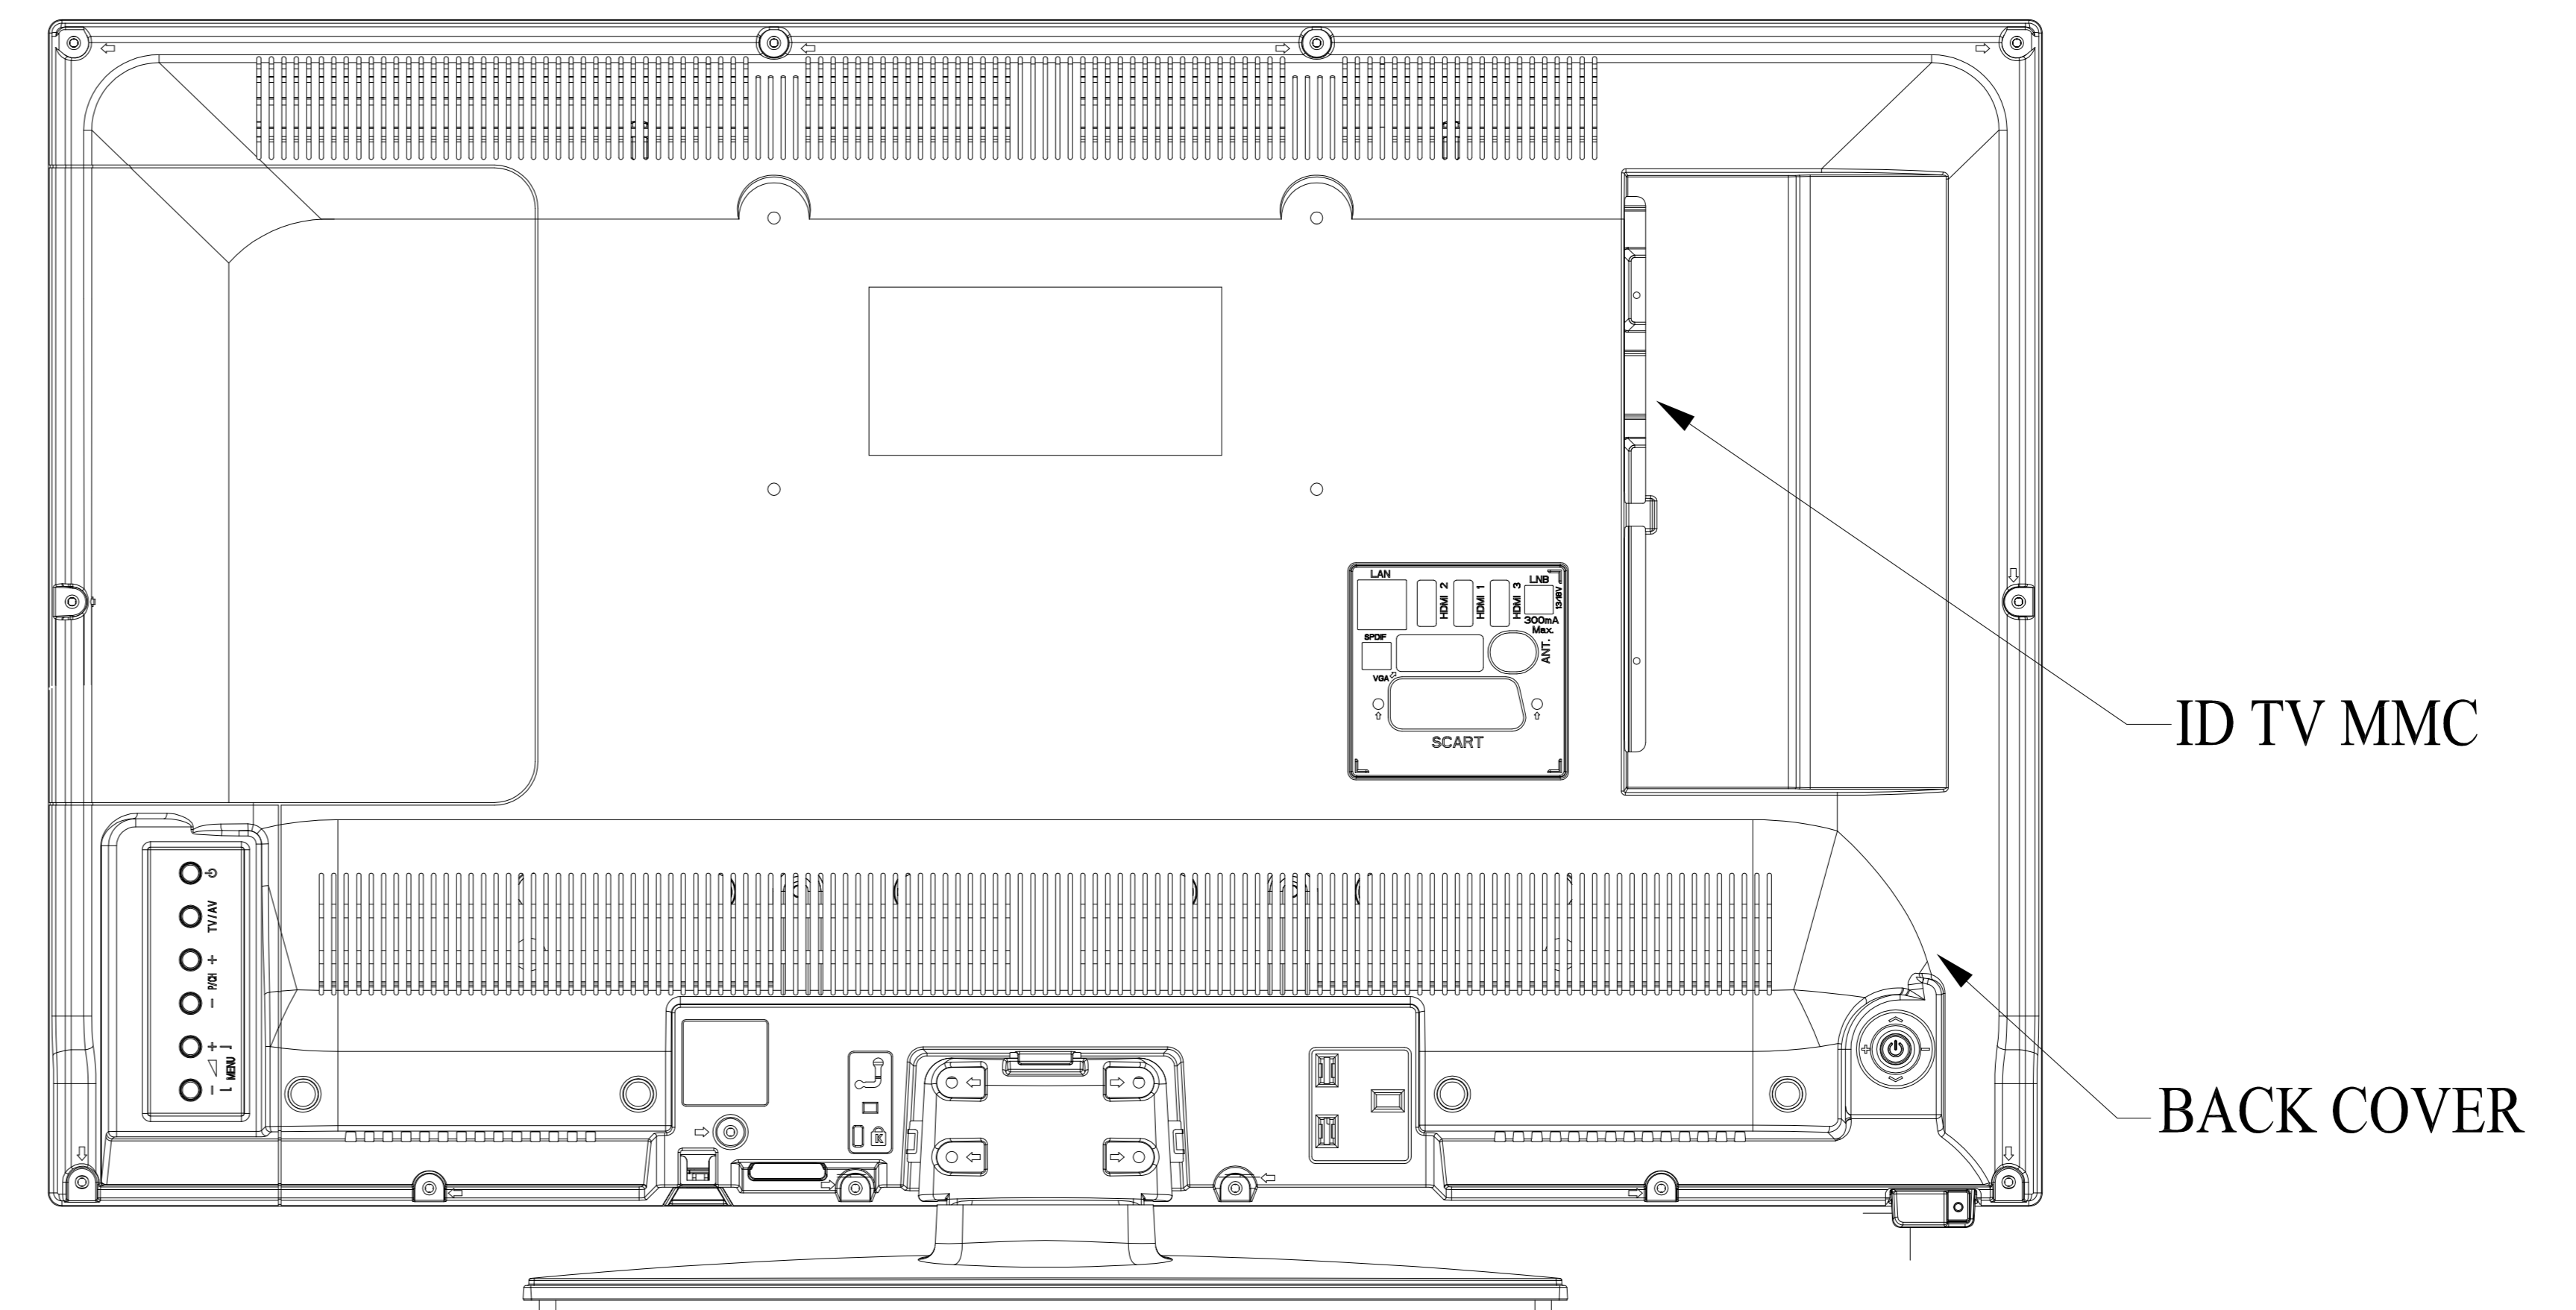

TX-32D302B

MODEL	TV DIMENSIONS (mm--kg)			
	WIDTH mm	DEPTH mm	HEIGHT mm	WEIGHT kg
TX-32D302B				
PRODUCT W/ FOOT	735	185	478	5,50
PRODUCT WO/ FOOT	735	min. 77 max. 97	438	5,0
PRODUCT BOX	915	154	585	7,10