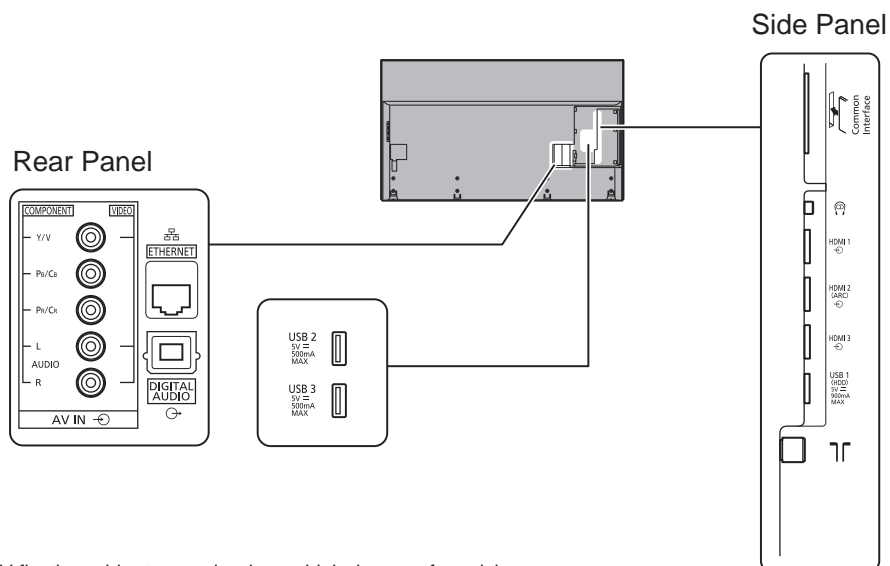

SPECIFICATIONS

Dimensions (W x H x D)	895 mm x 569 mm x 315 mm (With Pedestal)
	895 mm x 514 mm x 40 mm (TV only)
Mass	12.5 kg (With Pedestal)
	11.0 kg (TV only)

DIMENSIONS

JACKS

Note:
 To make sure that the LED TV fits the cabinet properly when a high degree of precision is required, we recommend that you use the LED TV itself to make the necessary cabinet measurements. Panasonic cannot be responsible for inaccuracies in cabinet design or manufacture.