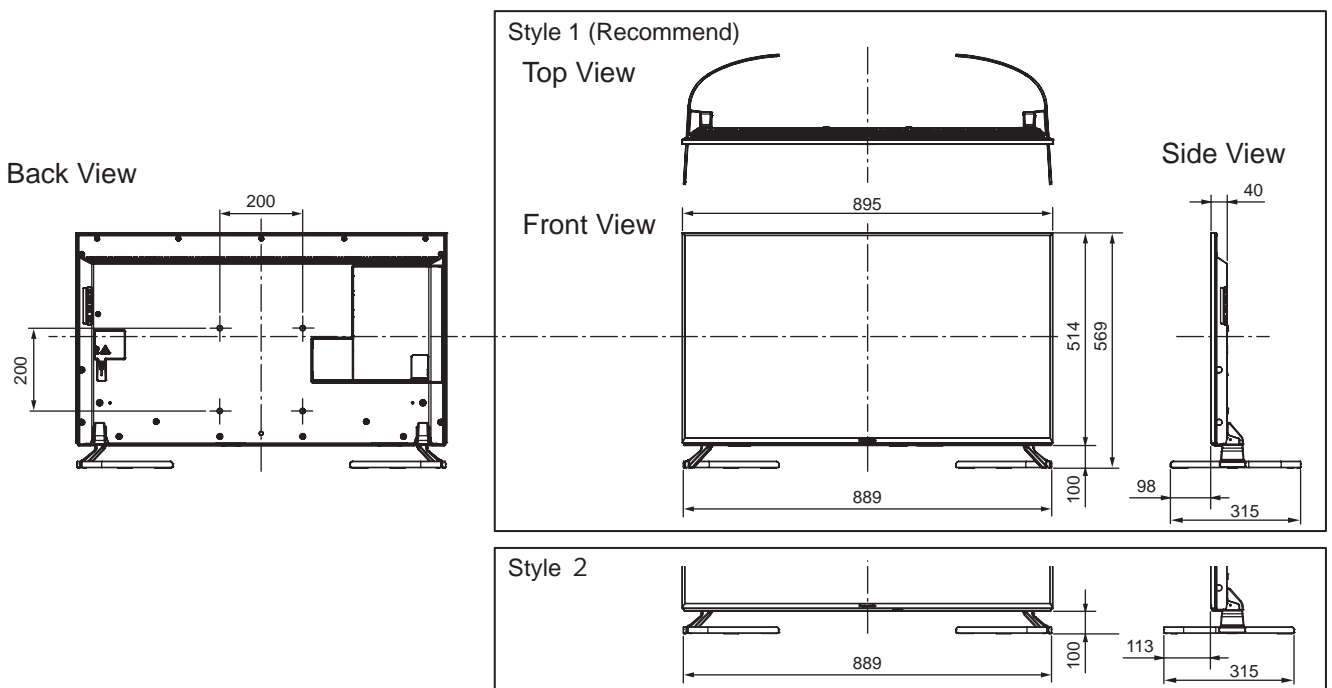

SPECIFICATIONS

Dimensions (W x H x D)	895 mm x 569 mm x 315 mm (With Pedestal)
	895 mm x 514 mm x 40 mm (TV only)
Mass	12.5 kg (With Pedestal)
	11.0 kg (TV only)

DIMENSIONS

JACKS

Note:
 To make sure that the LED TV fits the cabinet properly when a high degree of precision is required, we recommend that you use the LED TV itself to make the necessary cabinet measurements. Panasonic cannot be responsible for inaccuracies in cabinet design or manufacture.

Specifications are subject to change without notice.
 Non-metric weights and measurements are approximate.