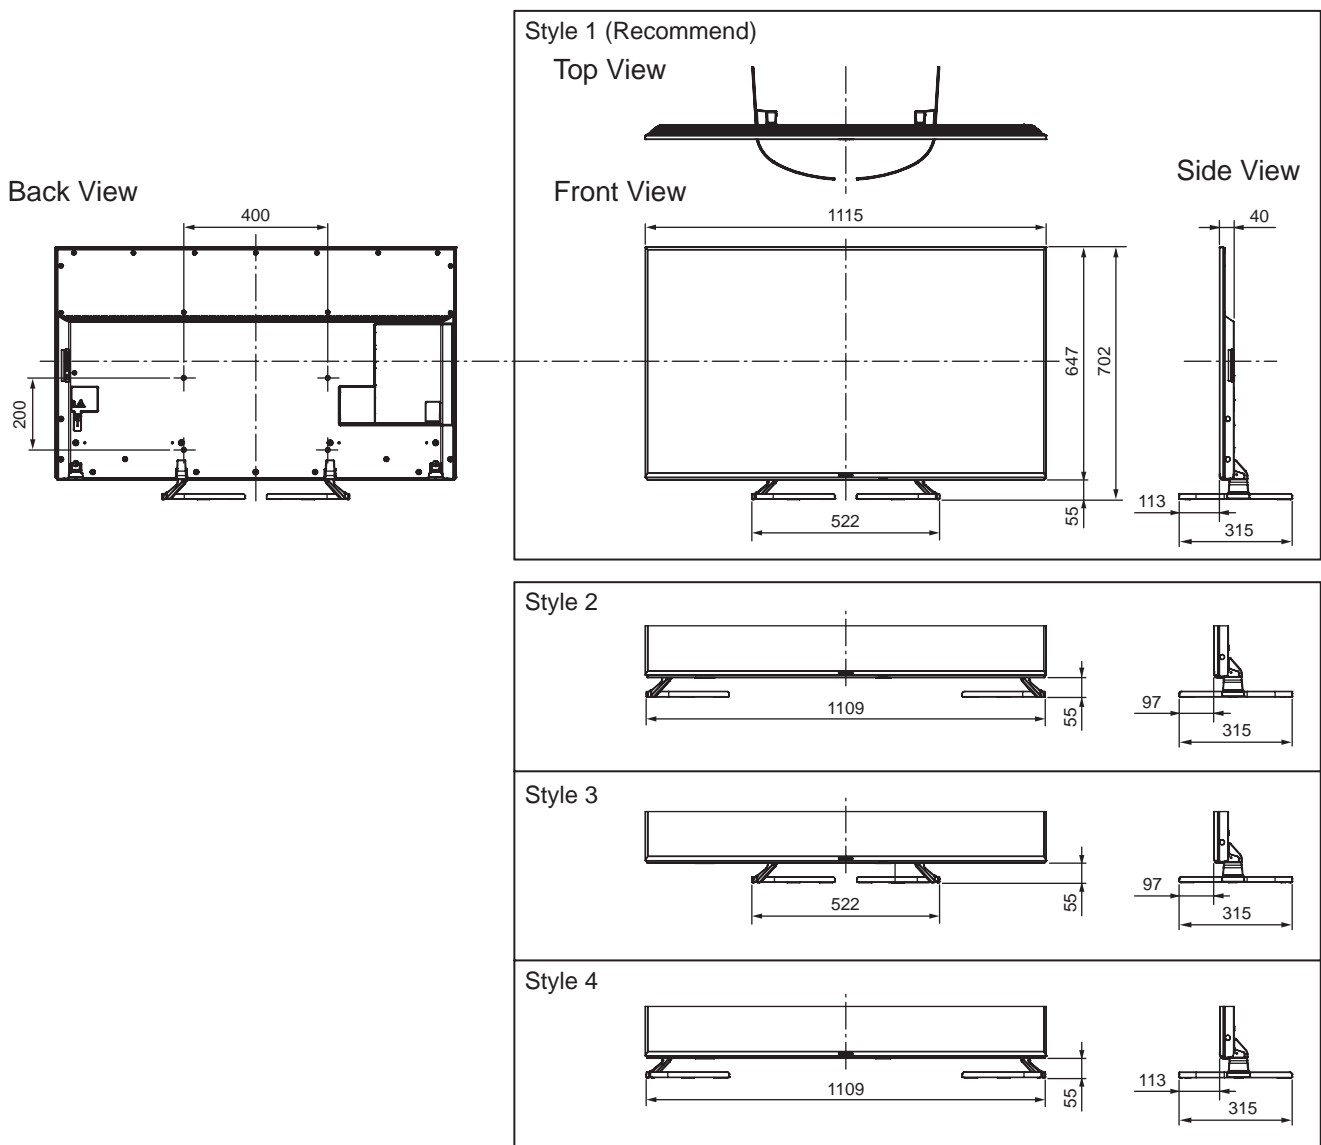

SPECIFICATIONS

Dimensions (W x H x D)	1 115 mm x 702 mm x 315 mm (With Pedestal) 1 115 mm x 647 mm x 40 mm (TV only)
Mass	17.0 kg (With Pedestal) 16.0 kg (TV only)

DIMENSIONS

Note:
To make sure that the LED TV fits the cabinet properly when a high degree of precision is required, we recommend that you use the LED TV itself to make the necessary cabinet measurements. Panasonic cannot be responsible for inaccuracies in cabinet design or manufacture.

Specifications are subject to change without notice.
Non-metric weights and measurements are approximate.

JACKS