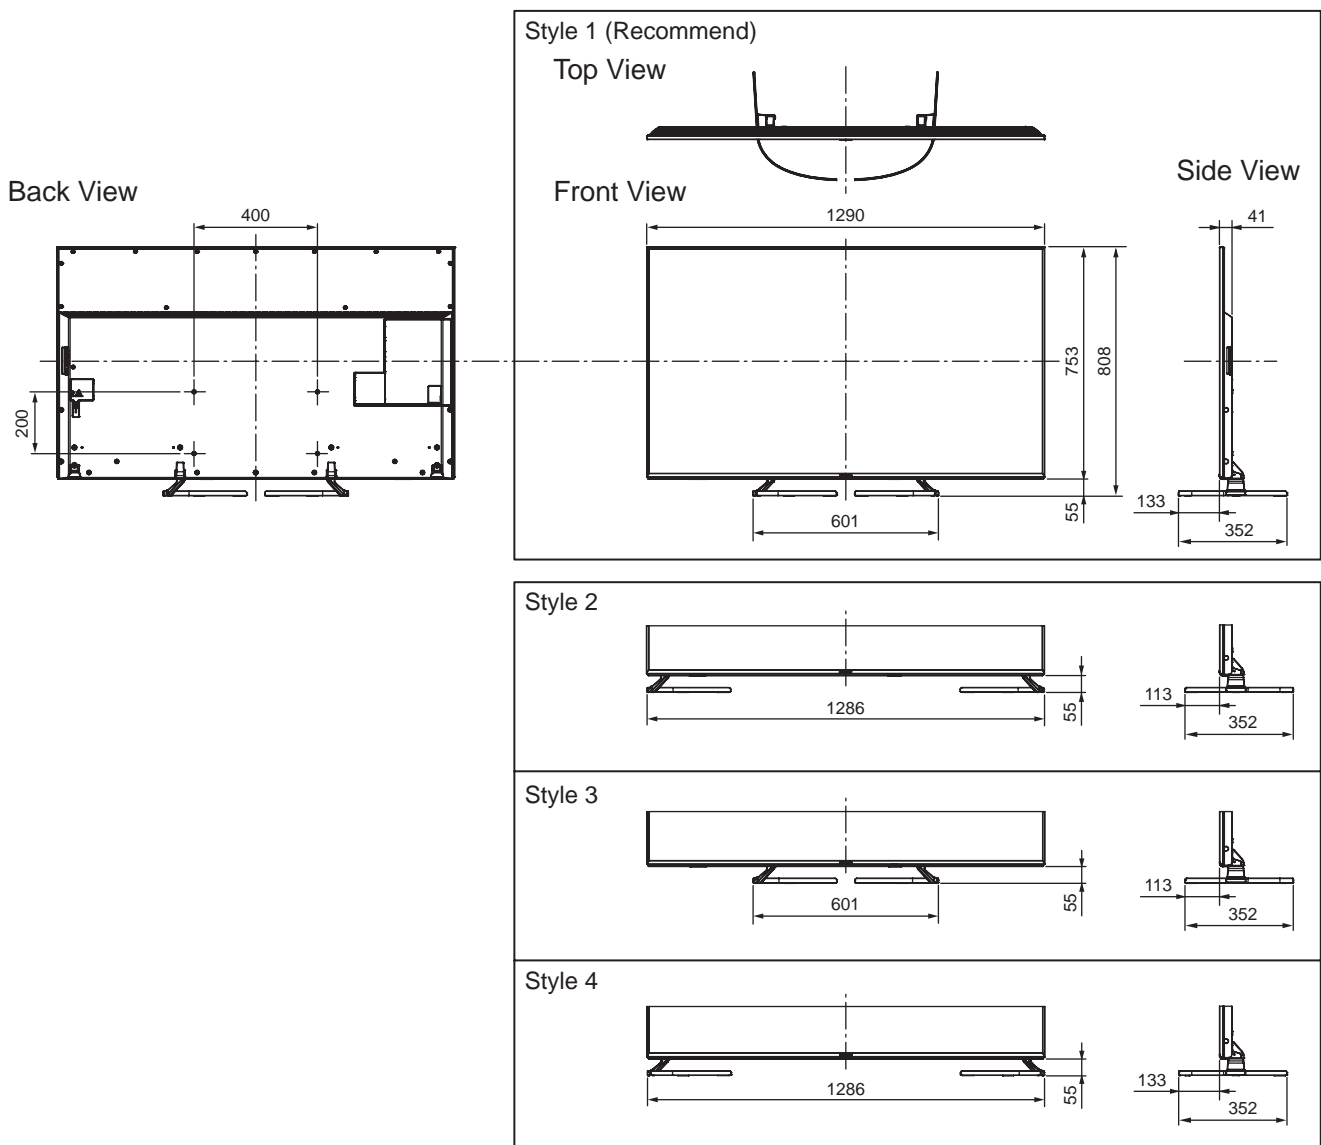

SPECIFICATIONS

Dimensions (W x H x D)	1 290 mm x 808 mm x 352 mm (With Pedestal) 1 290 mm x 753 mm x 41 mm (TV only)
Mass	24.5 kg (With Pedestal) 23.0 kg (TV only)

DIMENSIONS

Note:  
To make sure that the LED TV fits the cabinet properly when a high degree of precision is required, we recommend that you use the LED TV itself to make the necessary cabinet measurements. Panasonic cannot be responsible for inaccuracies in cabinet design or manufacture.