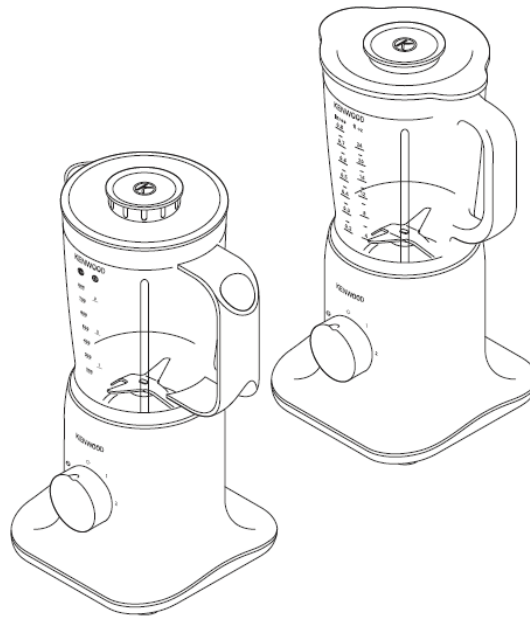

BL220 series, BL230 series
 BL240 series, TYPE BL23

instructions

IB English & Arabic

No.	E.C. No.	CHANGE	DATE
6	KW15BL510015	Update manuals with EC/WEEE and create new EAC	09/11/2015
5	KW14BL508609	Updated IB English & Arabic P/N 41089	21/11/2014
4	KW14BL508480	Updated IB's	21/10/2014
3	KW12BL504776	Updated IB's	24/10/2012
2	KW12BL102749	NEW SKU 0WBL237001	23/01/2012
1	KW11BL101998	RELEASED	27/07/2011

DRAWING TITLE

IB English & Arabic

PART No.

41089