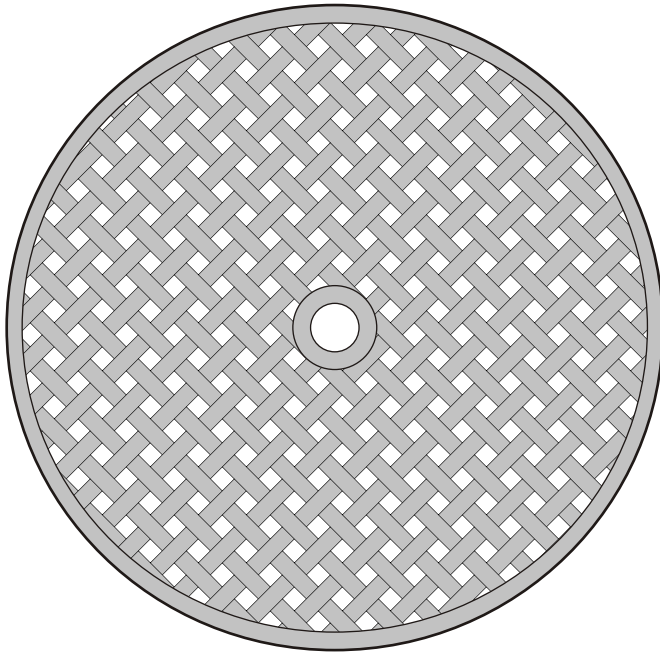

Components - Parts

If you have damaged or missing components, call the Customer Helpline: 03456 400 800
For further assistance please visit <http://www.argos-support.co.uk/>

Please check you have all the parts listed below

1 1 x Table Top