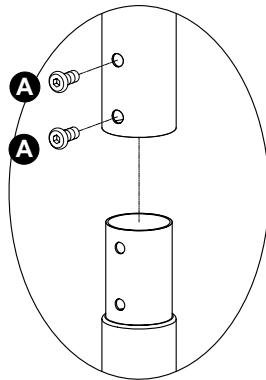

b: Attach the headboard post **3** into headboard **1** by bolts **A**.

b: