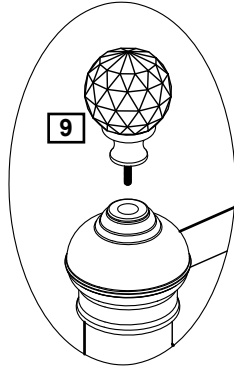

3 Headboard post x 2
(dia7.5 x 43cm)

4 Side rail x 2
(192.2 x 9cm)

5 Slat x 12
(137.2 x 3.2cm)

6 Slat with center support hole x 4
(137.2 x 3.2cm)

7 Center support slat x 2
(87 x 1.8cm)

8 Center leg x 4
(dia3 x 34cm)

9 Finial x 4
(dia6 x 10cm)

Components - Fittings

Please check you have all the fittings listed below

Note: The quantities below are the correct amount to complete the assembly. In some cases more fittings may be supplied than are required.

A  16mm Bolt x 4	B  49mm Bolt x 4	C  30mm Bolt x 8
D  Small plain washer x 4	E  Large plain washer x 8	F  Spring washer x 8
G  Plastic washer x 8	H  Small hex key x 1	I  Large hex key x 1

Ruler - Use this ruler to help correctly identify the screws

The bolts length is measured from the head to the point (30mm bolt shown).

Assembly Instructions

Step 1

a: Insert the finial **9** into the headboard **1**, tighten the finial by turning clockwise.

a:

b: Attach the headboard post **3** into headboard **1** by bolts **A**.