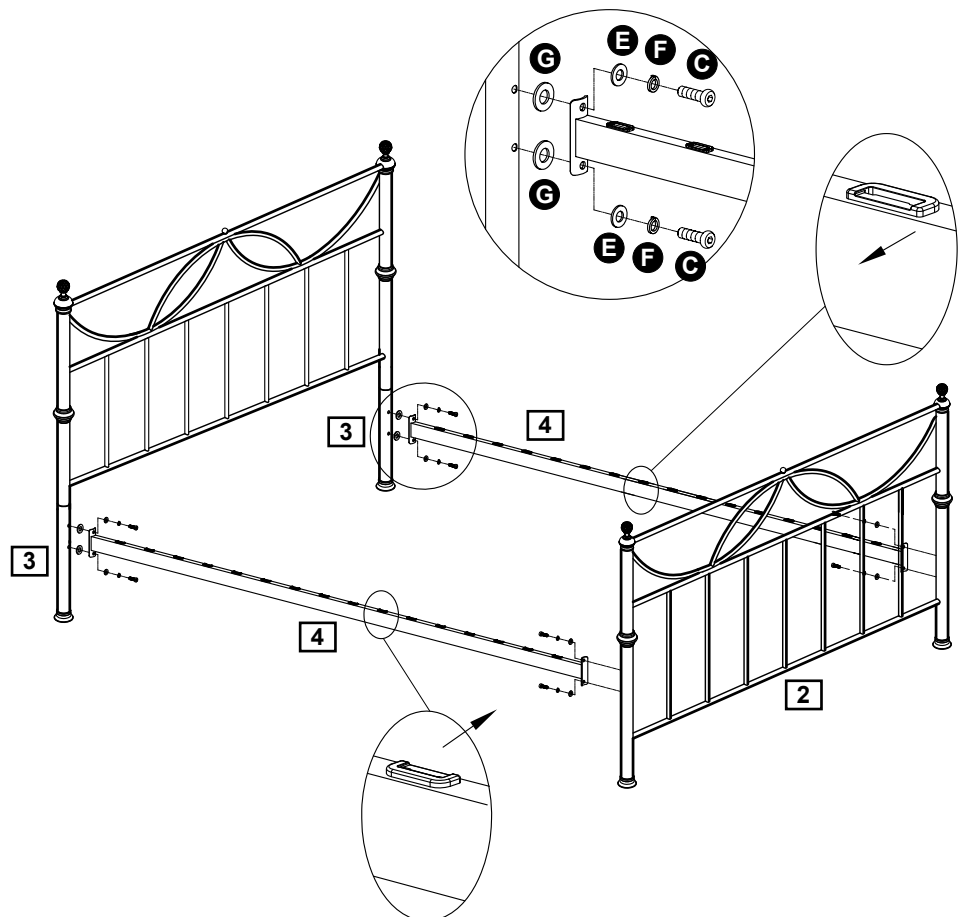

The bolts length is measured from the head to the point (30mm bolt shown).

Assembly Instructions

Step 1

a: Insert the finial **9** into the headboard **1**, tighten the finial by turning clockwise.

a:

b: Attach the headboard post **3** into headboard **1** by bolts **A**.

b:

Assembly Instructions

Step 2

Insert the finial **9** into the footboard **2**, tighten the finial by turning clockwise.

Step 3

Attach side rail **4** to headboard post **3** and footboard **2**. Fix them by bolts **C**, spring washers **F**, large plain washers **E** and plastic washers **G** as shown in the figure.

Note: Do not tighten bolts until fully assembled.

Assembly Instructions

Step 4

Insert slats **5** and **6** to the side rails.

Step 5

Use bolts **B** and small plain washers **D** to fix legs **8** and center support slats **7** onto slats **6**.