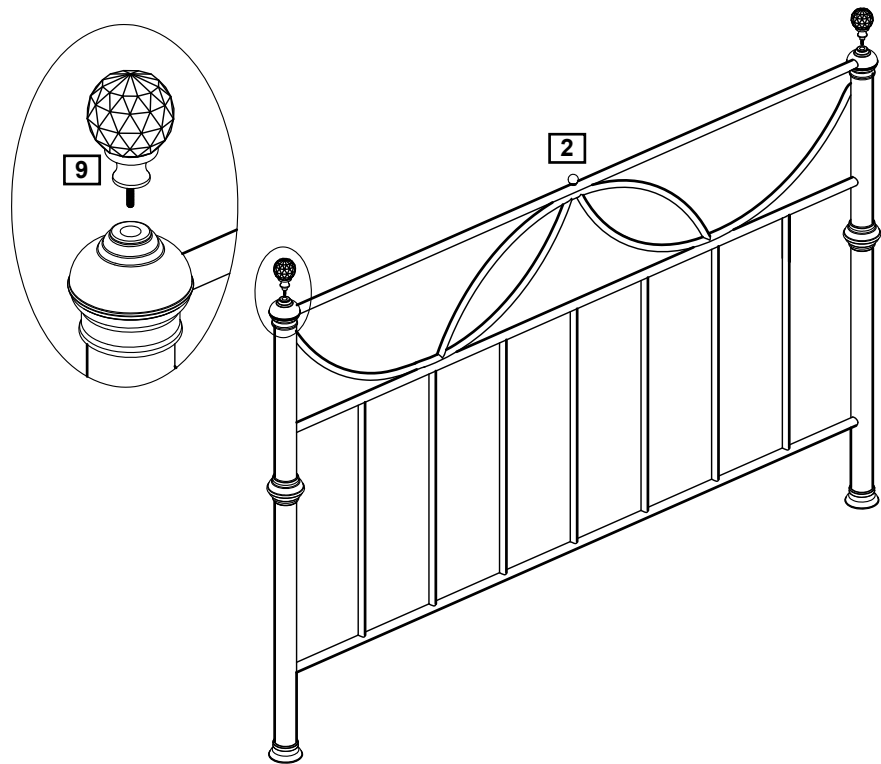

Assembly Instructions

Step 2

Insert the finial **9** into the footboard **2**, tighten the finial by turning clockwise.