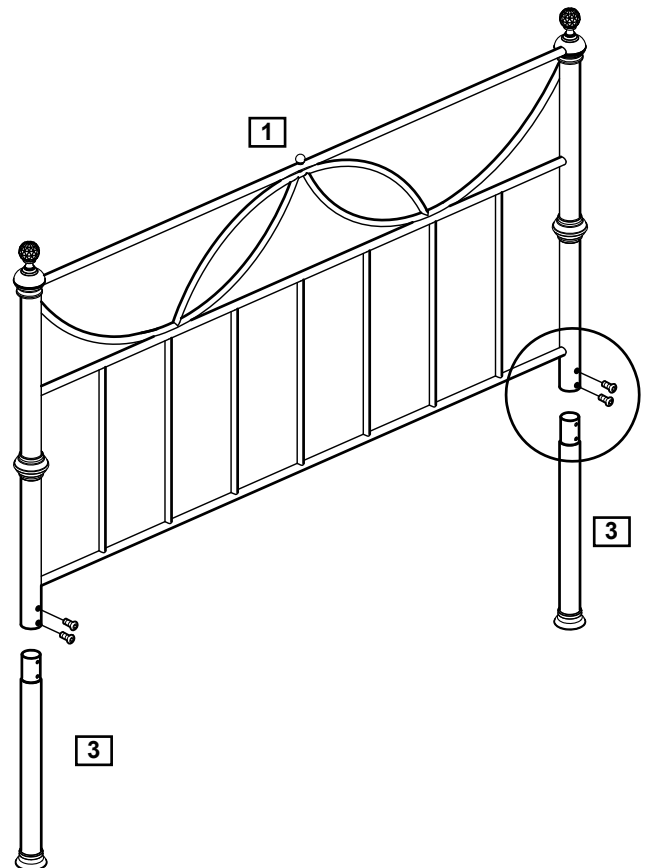

b: Attach the headboard post **3** into headboard **1** by bolts **A**.

b: