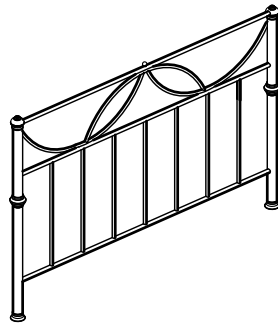

2 Footboard Frame
(144.5 x 90cm)

8 Center leg x 4
(dia3 x 34cm)