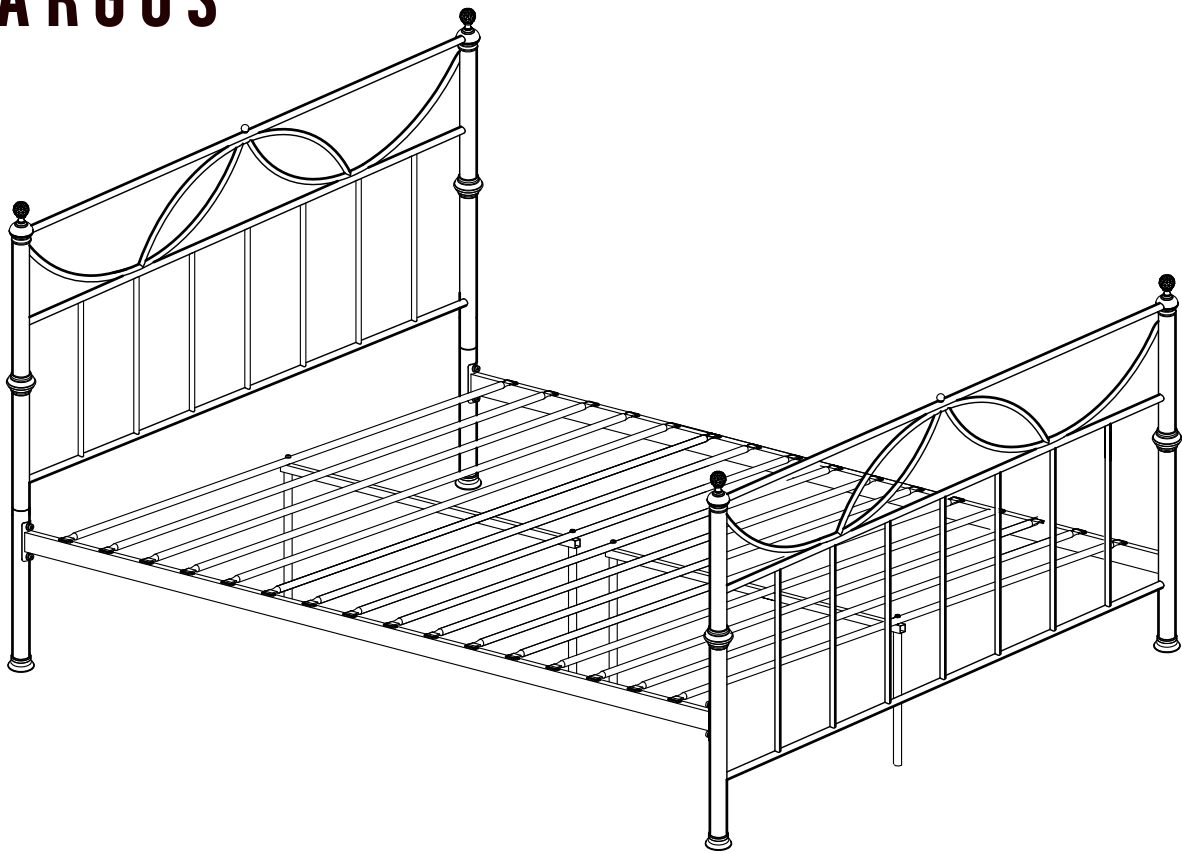

Crystal II 4ft6 Frame

Assembly Instructions - Please keep for future reference

631/1573

H O
M E
BY ARGOS

Dimensions

Width - 144.5cm

Depth - 204cm

Height - 120 cm