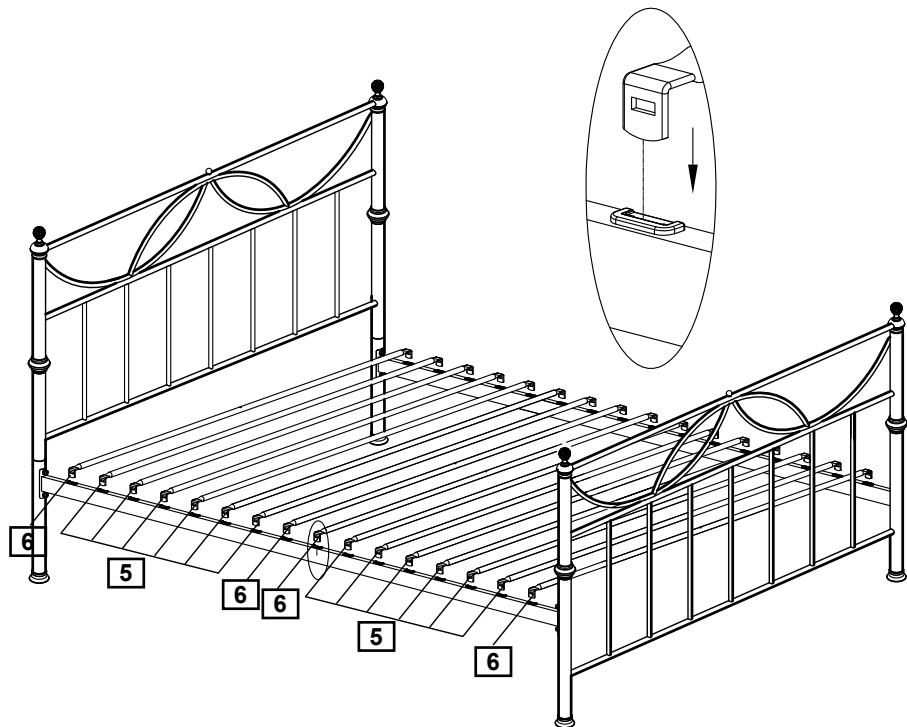

The bolts length is measured from the head to the point (30mm bolt shown).

Assembly Instructions

Step 1

a: Insert the finial **9** into the headboard **1**, tighten the finial by turning clockwise.

a:

b: Attach the headboard post **3** into headboard **1** by bolts **A**.

b:

Assembly Instructions

Step 2

Insert the finial **9** into the footboard **2**, tighten the finial by turning clockwise.

Step 3

Attach side rail **4** to headboard post **3** and footboard **2**. Fix them by bolts **C**, spring washers **F**, large plain washers **E** and plastic washers **G** as shown in the figure.

Note: Do not tighten bolts until fully assembled.

Assembly Instructions

Step 4

Insert slats **5** and **6** to the side rails.

Step 5

Use bolts **B** and small plain washers **D** to fix legs **8** and center support slats **7** onto slats **6**.