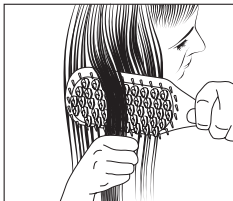

👁️ KEY FEATURES

- 1 Ceramic coated bristles infused with Keratin and Macadamia
- 2 On/Off switch
- 3 Temperature display
- 4 Swivel cord
- 5 Storage bag (not shown)

👁️ PRODUCT FEATURES

- Ergonomic brush head design - for volume and root lift.
- Anti-static technology - For frizz free styling
- 3 optimum temperature settings: Low (150°C) Medium (190°C) and High (230°C).
- Engineered for comfort, ease of use, quicker and safer results.
- Automatic safety shut off - this unit will switch itself off if no button is pressed or it is left on after 60 minutes.
- Multivoltage: for home or abroad. At 120V times and temperatures may vary.

- The temperature settings are indicated by the dots on the LCD screen. One dot = Low, two dots = Medium, three dots = high.

✦ Recommended Temperatures

Symbol	Temperature	Hair Type
•	Low	Thin/fine, damaged or bleached hair.
• •	Medium	Normal, healthy hair.
• • •	High	Thick and difficult to style hair.

- The selected temperature will flash continuously until the desired temperature setting is reached.
- Holding a section of hair taut, glide the brush down the entire length of the hair to maximise results.