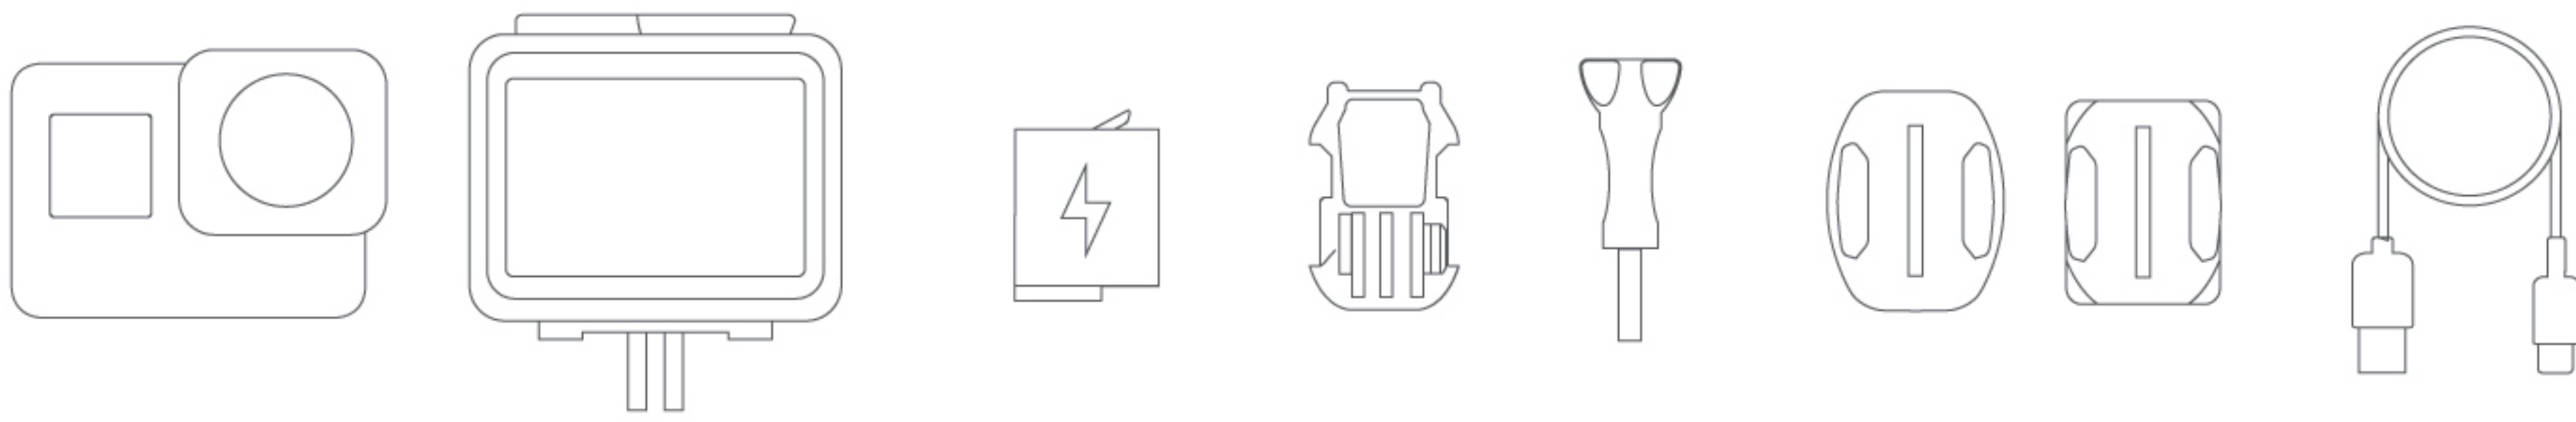

What's Included

KEY FEATURES + BENEFITS

QuikStories Enabled

HERO6 Black sends your footage to your phone where the app transforms it into an awesome edited video—automatically.¹

2x the Performance

With 4K60 and 1080p240 video, HERO6 Black delivers 2x the performance compared to HERO5 Black.

Best-Ever Image Quality

With an all-new GP1 chip optimized for GoPro capture, HERO6 Black delivers vastly improved image quality and smooth stabilized footage.

Next-Level Stabilization

With our most advanced video stabilization yet, HERO6 Black captures super smooth footage, whether it's handheld or mounted to your gear.

3x Faster Offload Speeds

Featuring 5GHz Wi-Fi, you can copy photos and videos over to your phone faster than with HERO5 Black.³

Rugged + Waterproof

Durable by design, HERO6 Black is waterproof to 33ft (10m) without a housing.

Improved Low-Light Video + Photos

Capture crisp, clear video and photos, even in low-light conditions.

GPS

HERO6 Black captures your GPS path, speed, elevation gain and more. Add your stats to your videos in the Quik desktop app.⁴

Footnotes

¹QuikStories requires the GoPro and Quik mobile apps, available free for iOS® and Android™. To create a QuikStory, your HERO6 Black must be connected to the GoPro app.

²Compared to HERO5 Black.

³Your phone model and region must both support 5GHz. Otherwise, 2.4 GHz is available. Actual offload speeds may vary based on environmental conditions. Offloading media from your GoPro camera to your phone does not use cellular data.

⁴The Quik desktop app is required to add GPS data overlays to your videos. Download it for free at gopro.com/apps.

PHOTO 12MP / 30 FPS BURST / TIME LAPSE	4K60 2X THE PERFORMANCE OF HERO5
33ft (10m) WATERPROOF	SIMPLE ONE-BUTTON CONTROL
WI-FI + BLUETOOTH®	ADVANCED WIND NOISE REDUCTION
VOICE CONTROL	ADVANCED VIDEO STABILIZATION
TOUCH DISPLAY	AUTO UPLOAD TO CLOUD
GPS	OPTIMIZED GP1 PROCESSOR
RAW PHOTOS	HDR PHOTOS
TOUCH ZOOM