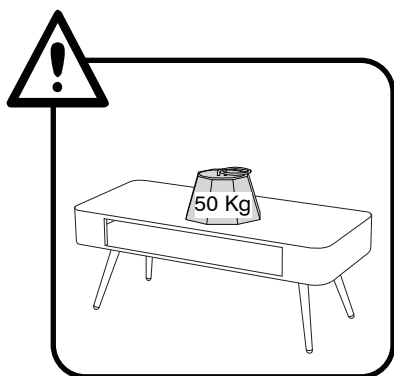

Safety and Care Advice

Important – Please read these instructions fully before starting assembly

DO NOT TIGHTEN UNTIL ALL PARTS ARE IN POSITION.

Plan to assemble the furniture as near as possible to the place you intend it to be used.
Do not place your furniture directly in front of radiators, fires, or any source of direct heat.
Ensure that the surface on which you are assembling furniture is clean and flat.
Before commencing assembly, please identify all components.
Do not discard the packaging until the unit is fully assembled to ensure that no fittings or components are disposed of.

Cleaning of Solid Timber / Veneers and Lacquered Surfaces.

Any spillage should be removed immediately by using a damp cloth, then wiping dry the surface with a clean dry duster.

Repeat this procedure for periodic cleaning.

The use of furniture polishes or sprays is not necessary or recommended.

General information

If for any reason you should have problems with your Habitat product, please contact the store from which you purchased it.

Please retain your receipt as proof of purchase.

If you have any comments or suggestions regarding this product, assembly instructions or service

received, please contact the store or Habitat Head Office via its web site: www.habitat.co.uk

or write directly to: Habitat Retail Ltd.
489-499 Avebury Boulevard,
Milton Keynes MK9 2NW