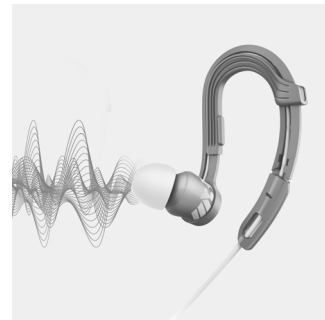

Adjustable earhook

An adjustable ear hook ensures the ActionFit SHQ3300 headphones fit your ears perfectly.

Just put the headphones on and slide the adjustable hook up or down for a snug fit. Whatever your workout or terrain, your headphones will stay on comfortably.

Cable clip

A cable clip comes included with ActionFit earphones, keeping the cable out of your way while you push yourself harder.

Sporty carrying pouch for easy storage

Kevlar® Reinforced cable

Kevlar® reinforced headphone cables are tough enough to survive even the roughest of workouts.

SHQ3300LF/00

Sweat and moisture proof

Sweat or rain will no longer stop you from maxing yourself out to your favorite tunes. These Actionfit sports headphones materials are sweat and water proof making them the perfect workout companion whatever the weather.

High performance sound

8.6mm neodymium drivers pump out high performance sound, pushing you to perform at your best.

Sound isolation

Insert earphones create a tight seal in the ear canal, resulting in a strong isolation effect. Our oval acoustics tubes are ergonomically optimized to ensure exceptional fit.