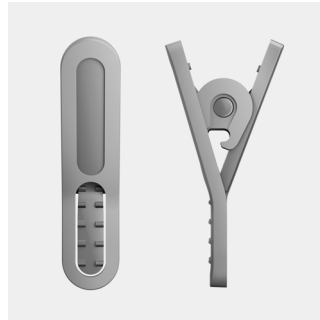

Intensity

- High performance sound drives peak performance
- Insert earphones provide sound isolation

Freedom

- 7.1g ultra lightweight design provides ultimate comfort*
- 3 ear tip sizes for the optimum fit
- Adjustable earhook for personalized fit
- Cable clip included for tangle-free workout

Highlights

3 choices of ear tips sizes

3 ear tip sizes for the optimum fit

7.1g ultra lightweight design*

Weighing in at just 7.1g, these Actionfit sports earphones are so light and comfortable that you will forget you are even wearing them. Perfect for keeping you going right through the hard final miles.

Adjustable earhook

An adjustable ear hook ensures the ActionFit SHQ3300 headphones fit your ears perfectly.

Just put the headphones on and slide the adjustable hook up or down for a snug fit. Whatever your workout or terrain, your headphones will stay on comfortably.

Cable clip

A cable clip comes included with ActionFit earphones, keeping the cable out of your way while you push yourself harder.

Sporty carrying pouch for easy storage

Kevlar® Reinforced cable

Kevlar® reinforced headphone cables are tough enough to survive even the roughest of workouts.