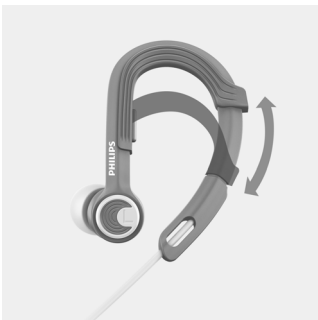

Intensity

- High performance sound drives peak performance
- Insert earphones provide sound isolation

Freedom

- 7.1g ultra lightweight design provides ultimate comfort*
- 3 ear tip sizes for the optimum fit
- Adjustable earhook for personalized fit
- Cable clip included for tangle-free workout

Highlights

3 choices of ear tips sizes

3 ear tip sizes for the optimum fit

7.1g ultra lightweight design*

Weighing in at just 7.1g, these Actionfit sports earphones are so light and comfortable that you will forget you are even wearing them. Perfect for keeping you going right through the hard final miles.

Adjustable earhook

An adjustable ear hook ensures the ActionFit SHQ3300 headphones fit your ears perfectly.

Just put the headphones on and slide the adjustable hook up or down for a snug fit. Whatever your workout or terrain, your headphones will stay on comfortably.

High performance sound

8.6mm neodymium drivers pump out high performance sound, pushing you to perform at your best.

Sound isolation

Insert earphones create a tight seal in the ear canal, resulting in a strong isolation effect. Our oval acoustics tubes are ergonomically optimized to ensure exceptional fit.