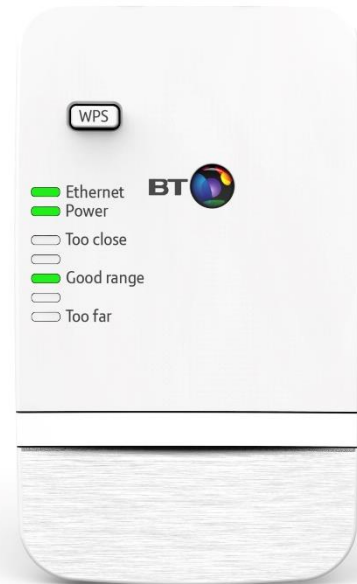

Wi-Fi Extender 300

Extend your wireless broadband where your router can't reach

Wi-Fi Extender 300 allows you to extend the range of your existing Wi-Fi to provide greater coverage, improve connectivity and help eliminate Wi-Fi black spots.

Wi-Fi doesn't reach?

Extend the range of your Wi-Fi around your home

Want reliability and speed?

Connect your Wi-Fi Extender to your existing wireless broadband

Prefer uninterrupted media streaming?

Perfect for downloading music, streaming HD video content or for playing online games.