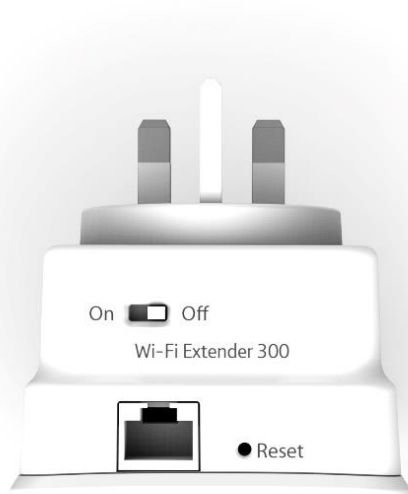

Product Specification

System requirements

- Works with any operating systems

Other features

- Web configuration interface

Security

- WPA (TKIP), WPA2 (AES), WPA+WPA2

Standards

- Wireless: IEEE802.11a/b/g/n

Transmission speed

- 2.4GHz: 150Mbps (20MHz mode), 300Mbps (40MHz mode)

Package content

- Wi-Fi Extender 300
- User Guide

Power Supply

- 230V $\pm$ 15%, 50Hz $\pm$ 3%

Lights

- Power, Ethernet, WPS (green)
- Position indicators (Too Close-Too far) (green/red), Good (green)

Buttons

- Power (On/Off), WPS, Reset (Pinhole)

Ports

- RJ45 (IEEE 802.3 10/100 Mbps)

Environment

- Operating Temp: 0 to 45°C
- Operating Humidity: 10% to 90%

Power consumption

- 12 W

Weight & dimensions

- 167.4 g, 7.1(W) x 7.7(L) x 12.1(H)