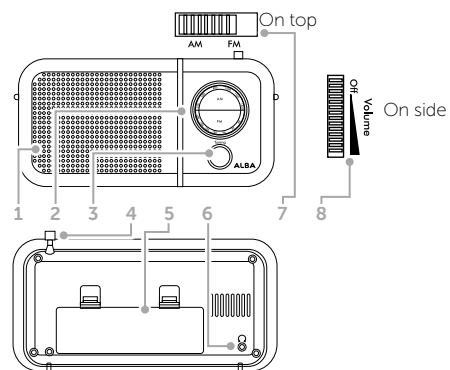

2 Using your Portable FM Radio

Let's get started

Fig 1.

1. Speaker
2. AM/FM station dial
3. Tune control
4. FM telescopic aerial
5. Battery compartment
6. Headphone socket
7. FM/AM band selector switch
8. On/Off/Volume wheel

Set up features

Inserting the batteries

- Before installing the batteries (not included) please ensure that the Radio is switched off, using the Power On/Off/Volume wheel on the side of the product.
- On the back of the radio, push down the two tabs to release and remove the battery compartment cover.
- Insert 4 x 1.5V AA-size (also known as UM-3) batteries, making sure to note the '+' and '-' markings and position the batteries the correct way around.
- Replace the battery cover, making sure it 'clicks' shut.

Fig 2.

Telescopic aerial

FM Radio - please make sure that the telescopic aerial is fully extended before you attempt to tune to an FM station. This will ensure that the maximum signal strength is available when the radio is scanning for stations. Extending the aerial also ensures the best possible sound quality.

AM Radio - the telescopic aerial is not needed for AM Radio as this product has an integral AM antenna. Turn the radio to obtain the best reception for listening to an AM station

Band selector switch

Slide the band selector switch on the top of the radio to AM or FM as appropriate.

Adjusting the volume

Turn the volume control wheel on the side of the radio to adjust the volume.

Tune control

Turn the rotary tune control on the front of the radio to locate each radio station.

5

6

7