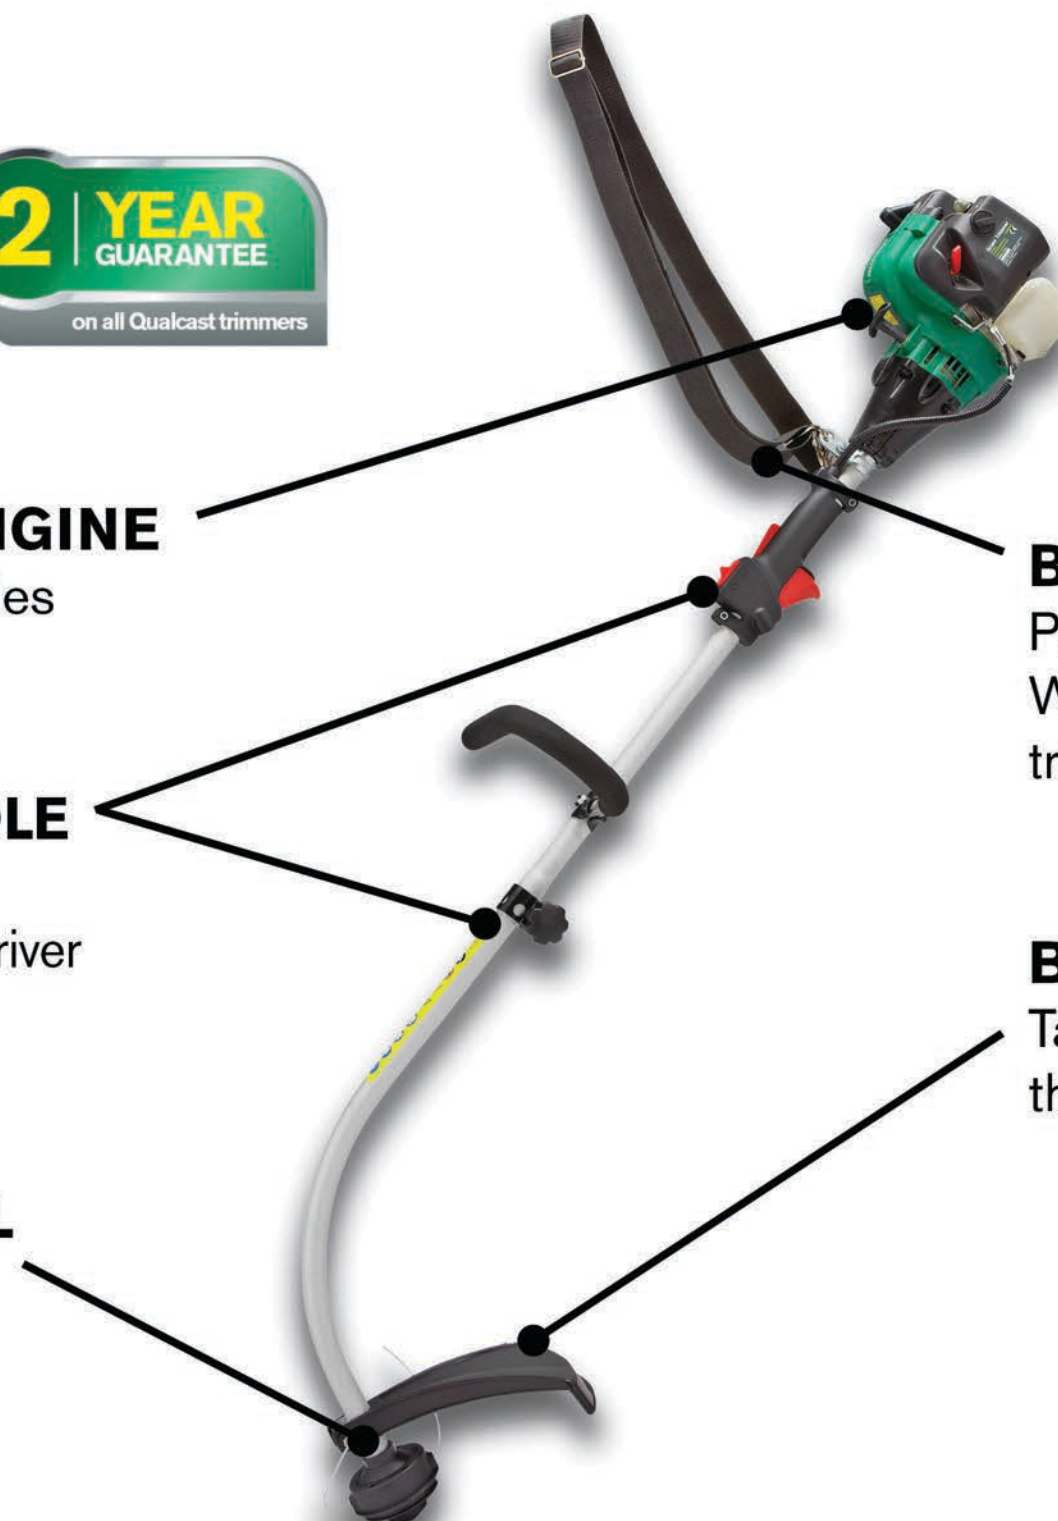

QUALCAST PETROL GRASS TRIMMER

POWERFUL 29.9CC PETROL ENGINE

Will cut grass, undergrowth and brambles

ADJUSTABLE TELESCOPIC HANDLE

Adjust the height of the handles to suit your needs, without the need for a screwdriver

EXTRA WIDE 40CM WIDE DUAL LINE CUTTING WIDTH

Suitable for edging of large gardens and industrial use such as parks

BACK STRAP SUPPLIED

Petrol trimmers are designed for long use. With the back strap, the weight of the trimmer can be supported comfortably