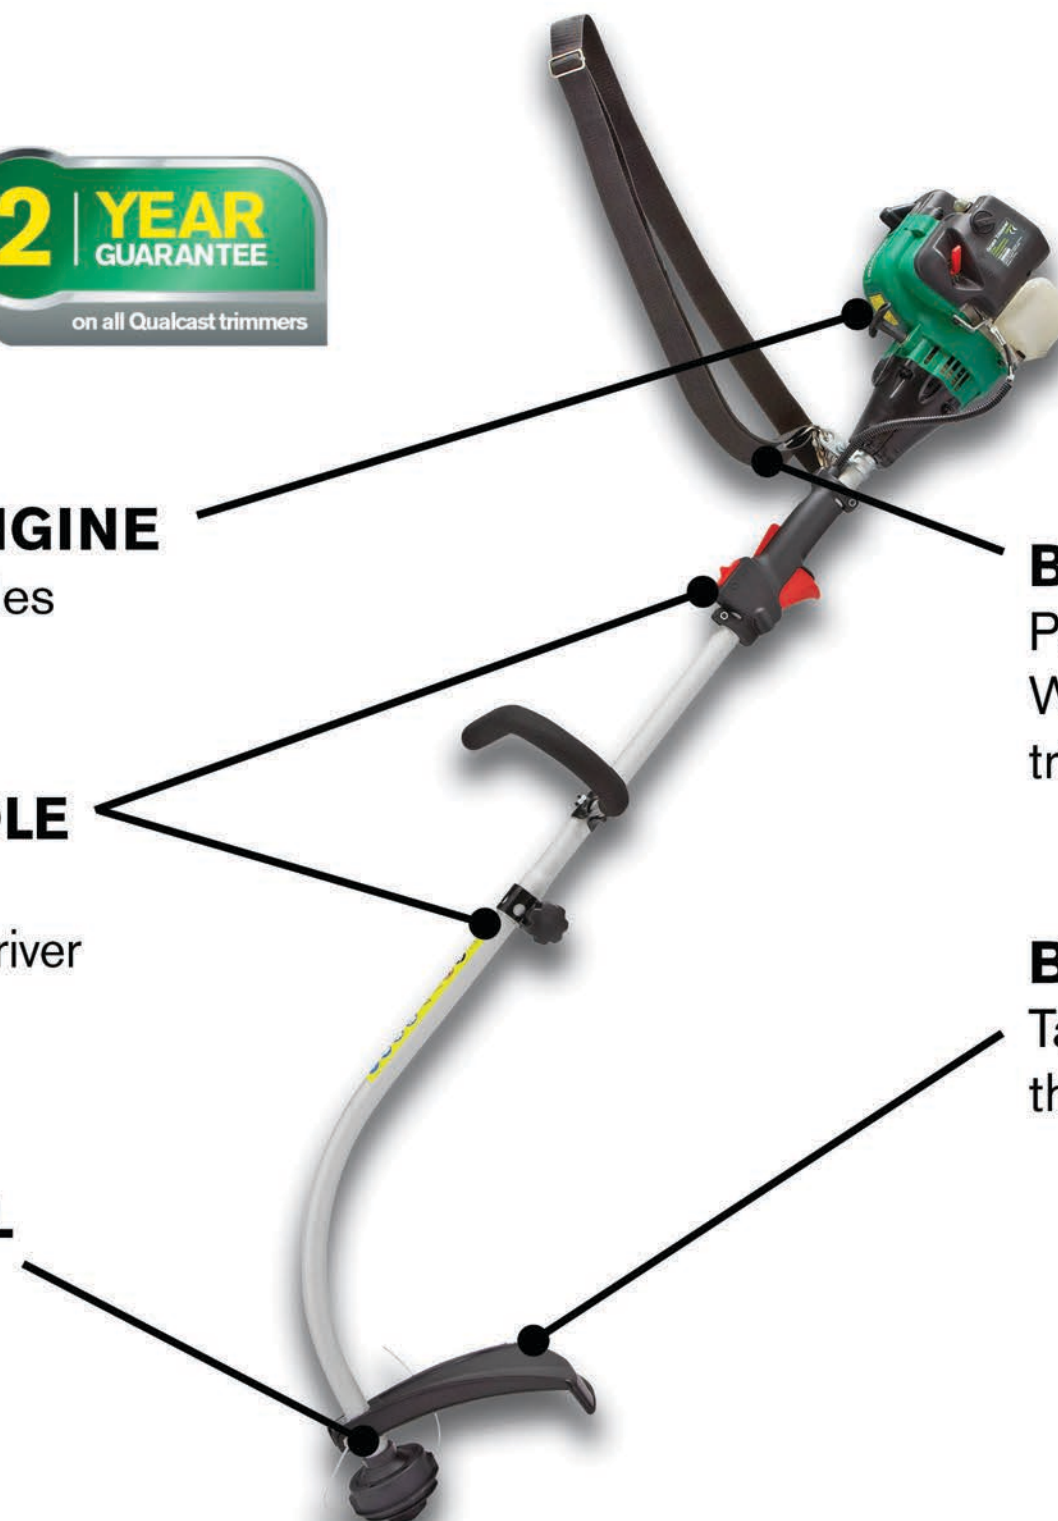

# QUALCAST PETROL GRASS TRIMMER

## POWERFUL 29.9CC PETROL ENGINE

Will cut grass, undergrowth and brambles

## ADJUSTABLE TELESCOPIC HANDLE

Adjust the height of the handles to suit your needs, without the need for a screwdriver

## EXTRA WIDE 40CM WIDE DUAL LINE CUTTING WIDTH

Suitable for edging of large gardens and industrial use such as parks