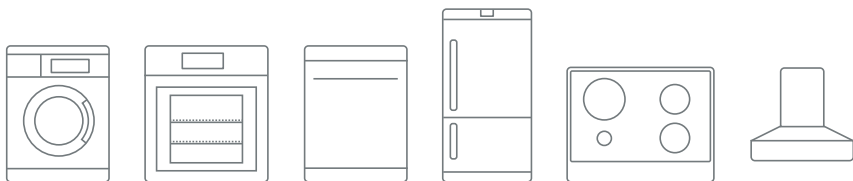

The future of the kitchen is here with the Hoover Wizard Wi-Fi range

Hoover Wizard is the first ever range of Wi-Fi enabled appliances that you can control from anywhere via a free app.