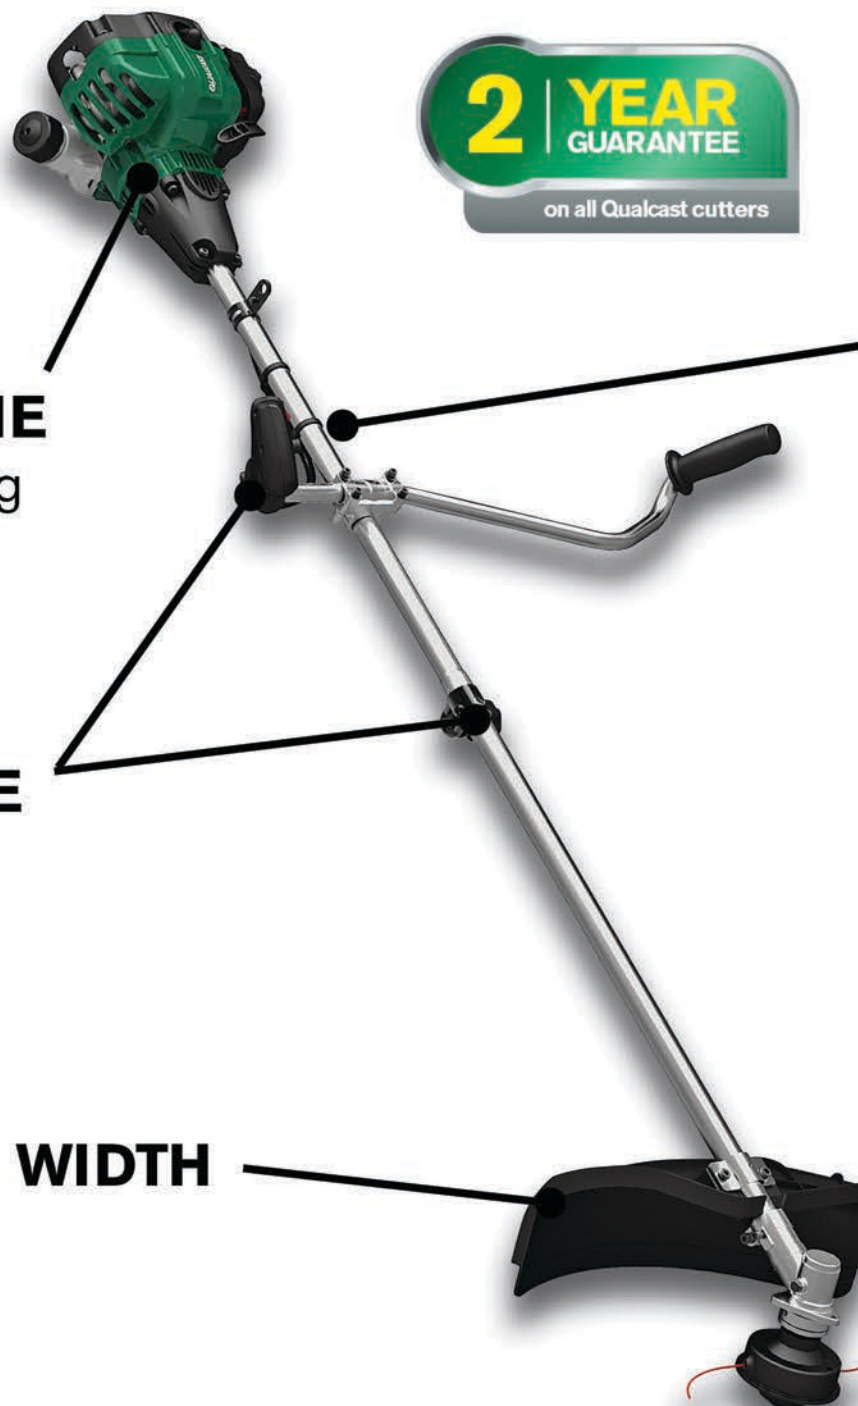

QUALCAST PETROL BRUSH CUTTER

POWERFUL 29.9CC PETROL ENGINE

Will cut undergrowth and brambles, including the stems.

ADJUSTABLE TELESCOPIC HANDLE

Adjust the height of the handles to suit your needs, without the need for a screwdriver

EXTRA WIDE 45CM WIDE CUTTING WIDTH

Suitable for edging of undergrowth and for industrial use such as maintaining parks.

BACK STRAP SUPPLIED

Petrol trimmers are designed for long use. With the back strap, the weight of the trimmer can be supported comfortably

BRUSH CUTTER

With no line to break, this trimmer has the power to go through undergrowth including thick stems.

Argos Catalogue No. 4501646

All Qualcast garden power products include a FREE 2 year guarantee. All Qualcast Petrol lawnmowers include a dedicated support line available 7 days a week. If you have any problems setting up or maintaining your Qualcast Petrol product, please call 01904 727500. Helpful videos on how to set up and maintain your Qualcast Petrol product are also available at www.gardencentreservice.co.uk. If we can't help over the phone, we will collect it, repair it and return it, usually within 7 days during the guarantee period.