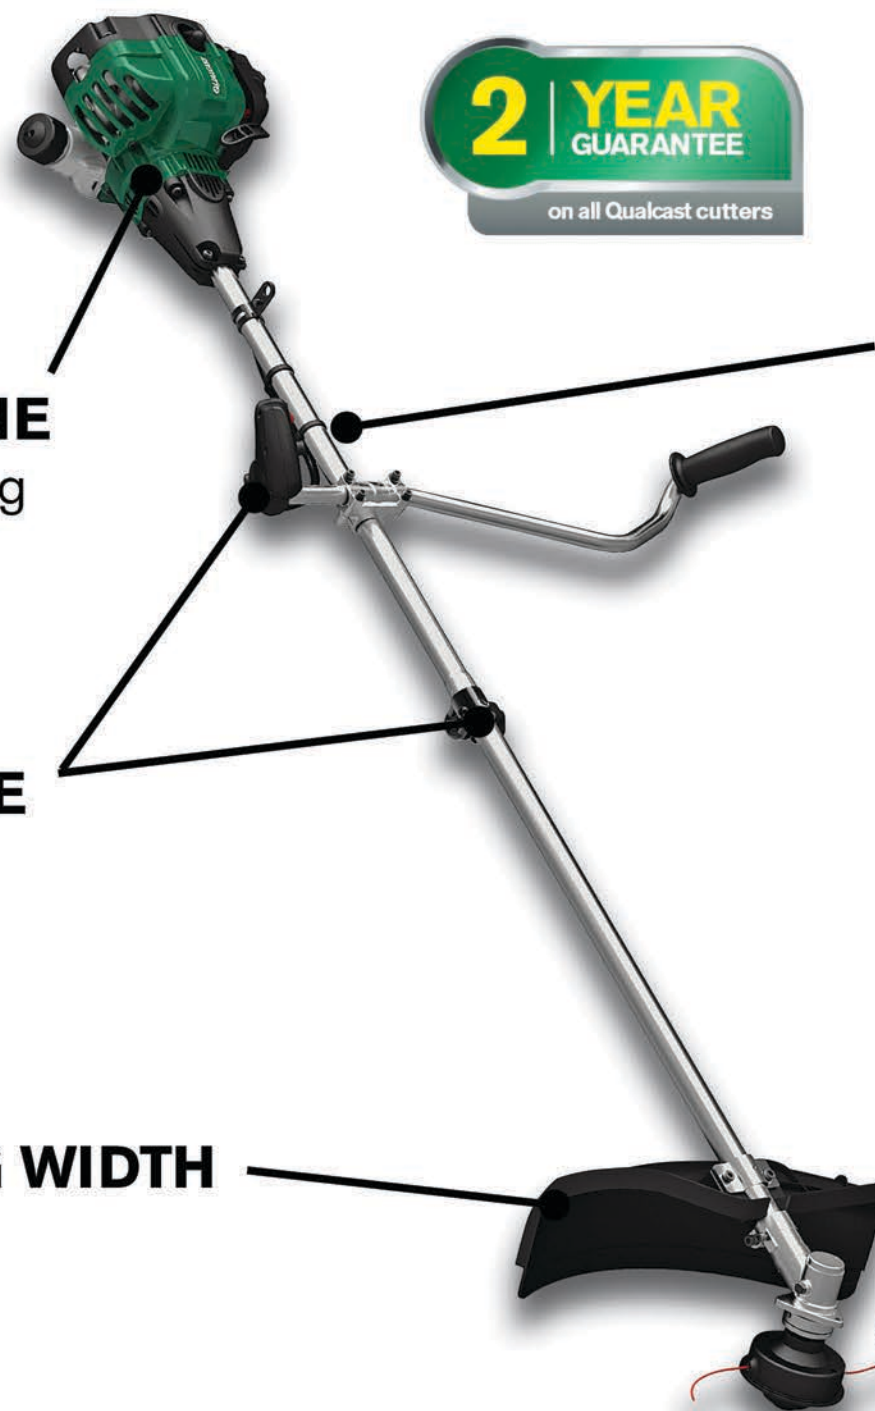

QUALCAST PETROL BRUSH CUTTER

POWERFUL 29.9CC PETROL ENGINE

Will cut undergrowth and brambles, including the stems.

ADJUSTABLE TELESCOPIC HANDLE

Adjust the height of the handles to suit your needs, without the need for a screwdriver

EXTRA WIDE 45CM WIDE CUTTING WIDTH

Suitable for edging of undergrowth and for industrial use such as maintaining parks.

BACK STRAP SUPPLIED

Petrol trimmers are designed for long use. With the back strap, the weight of the trimmer can be supported comfortably

BRUSH CUTTER

With no line to break, this trimmer has the power to go through undergrowth including thick stems.

Argos Catalogue No. 4501646

All Qualcast garden power products include a FREE 2 year guarantee. All Qualcast Petrol lawnmowers include a dedicated support line available 7 days a week. If you have any problems setting up or maintaining your Qualcast Petrol product, please call 01904 727500. Helpful videos on how to set up and maintain your Qualcast Petrol product are also available at www.gardencentreservice.co.uk. If we can't help over the phone, we will collect it, repair it and return it, usually within 7 days during the guarantee period.