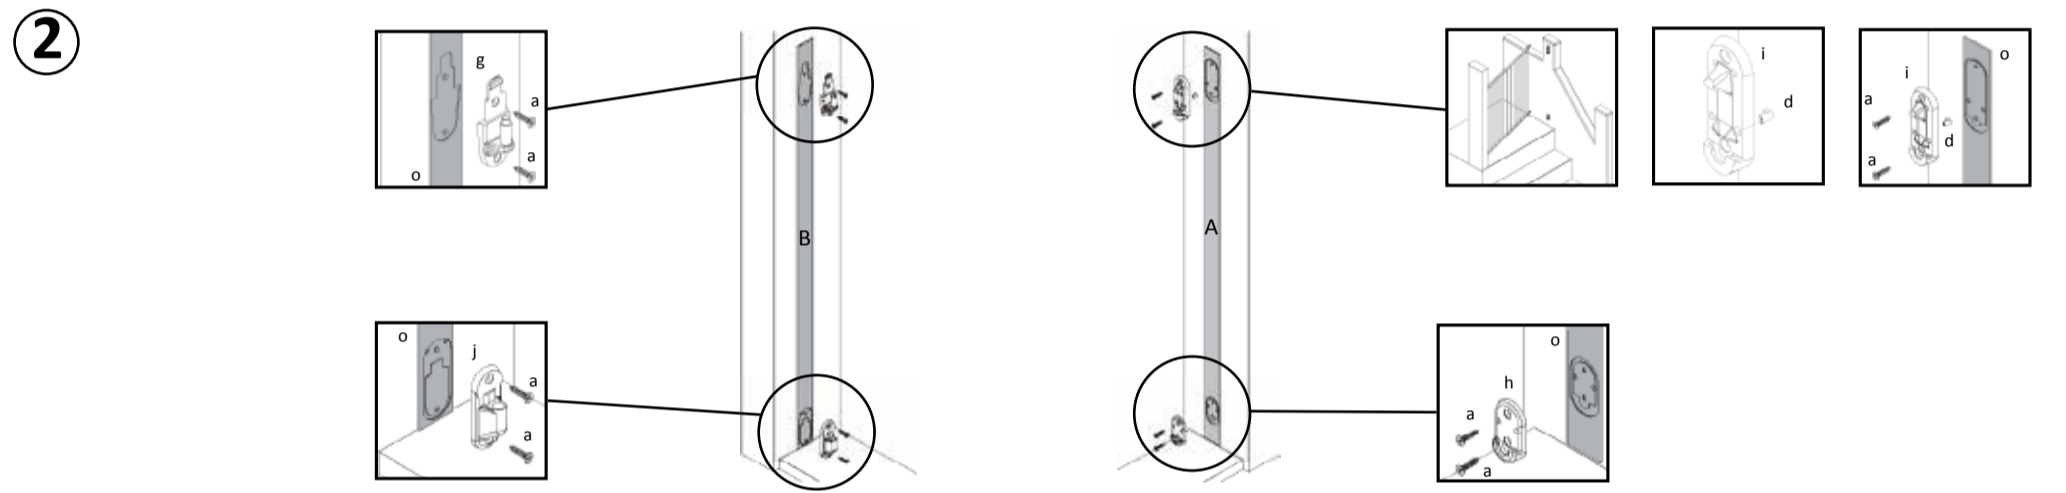

Parts list - Multidan metal