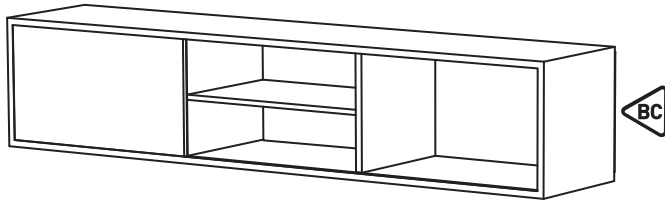

Because of the variety of different wall types, Habitat cannot provide you with the exact fittings to fix this product. It is necessary that you identify the type of wall you intend to fix this item onto and contact your local hardware store to get the appropriate fittings.