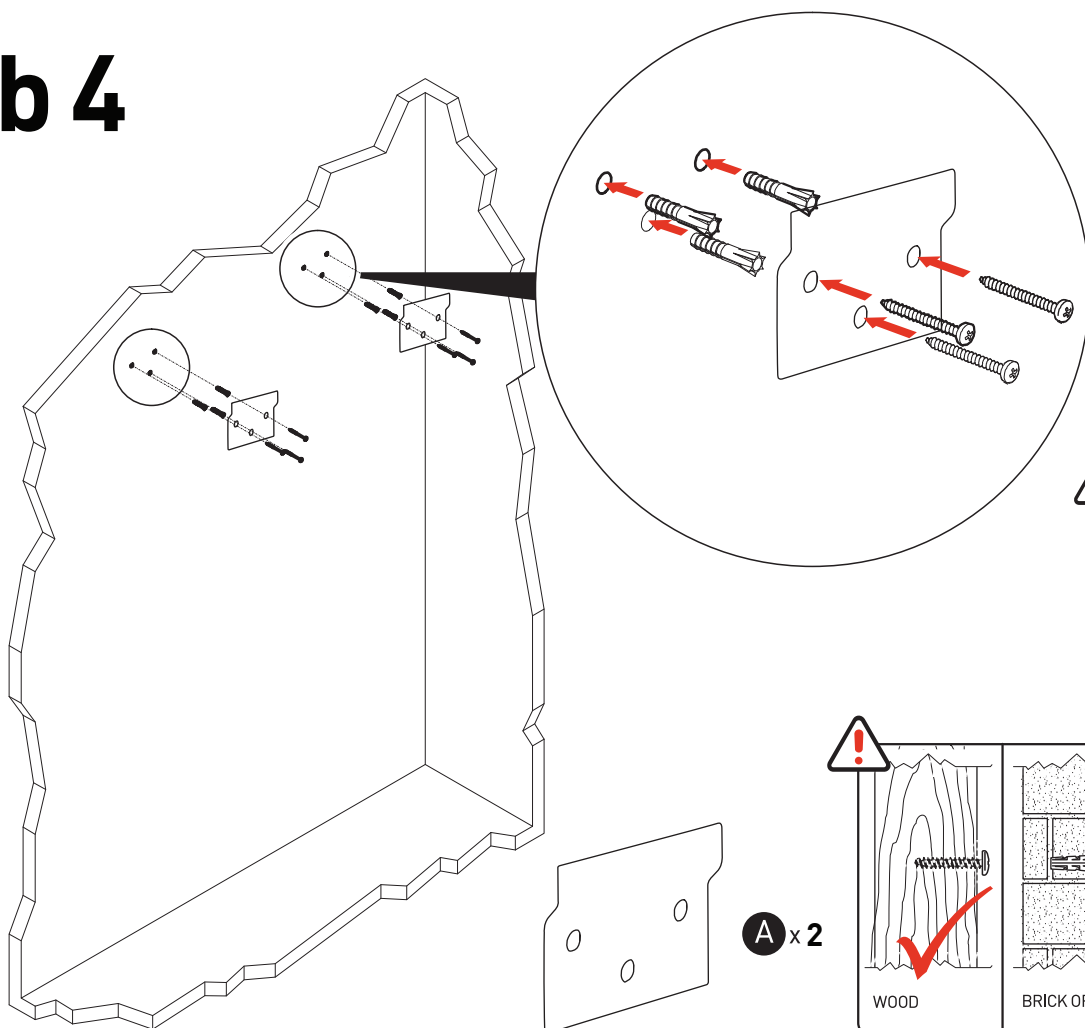

b 4

Use appropriate fixings for wall type