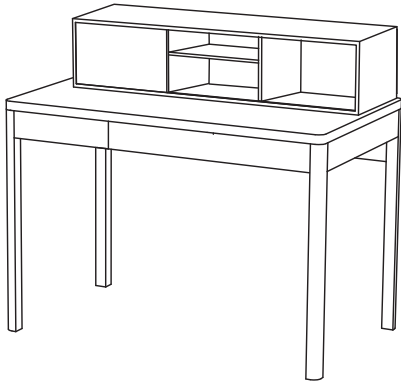

# Albion

Wall storage

habitat 

113 x 26 x 24 cm

105 486

Alb-WL-12-UK-A

habitat 

## Components /

**WARNING!** Keep children away from the assembly area.  
Small component parts are a choking hazard.  
Dispose of plastic bags safely.

Because of the variety of different wall types, Habitat cannot provide you with the exact fittings to fix this product. It is necessary that you identify the type of wall you intend to fix this item onto and contact your local hardware store to get the appropriate fittings.

**a**

**b**

**a 1**

**b 1**

**a 2**

**b 2**