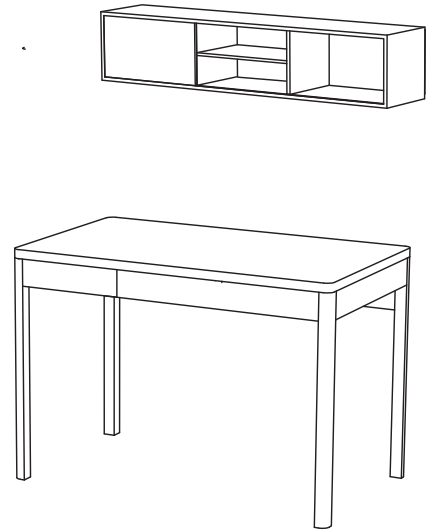

# Albion

Wall storage

habitat 

113 x 26 x 24 cm

105 486

Alb-WL-12-UK-A

habitat 

## Components /

**WARNING!** Keep children away from the assembly area.  
Small component parts are a choking hazard.  
Dispose of plastic bags safely.

Because of the variety of different wall types, Habitat cannot provide you with the exact fittings to fix this product. It is necessary that you identify the type of wall you intend to fix this item onto and contact your local hardware store to get the appropriate fittings.

**a**

**b**

**a 1**

**b 1**

**a 2**

**b 2**