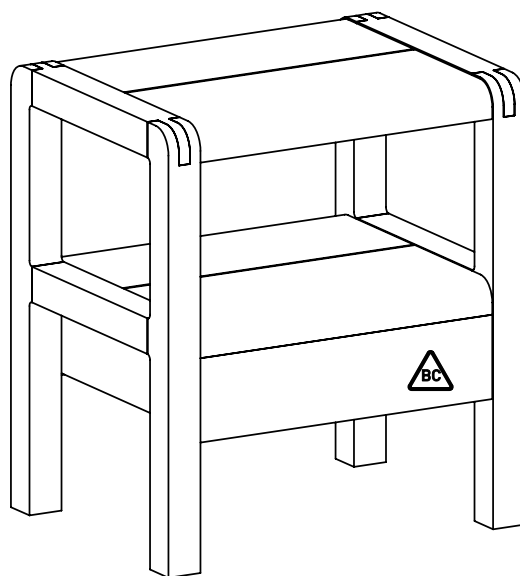

# Radius Bedside

Assembly Instructions – Please keep for future reference

RADI-BS-SS15-A

## Dimensions

Width - 49cm

Depth - 38cm

Height - 55cm

Note: There are 'Batch Code' labels where shown on the indicated items, these should be retained.

**Important – Please read these instructions before assembly**