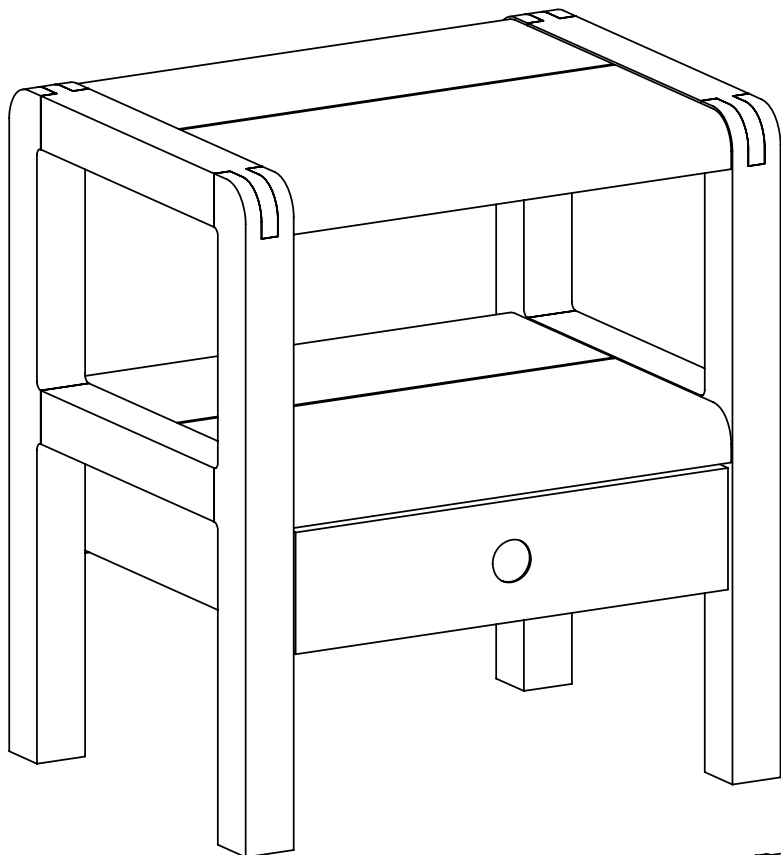

# Radius Bedside

Assembly Instructions – Please keep for future reference

RADI-BS-SS15-A

## Dimensions

Width - 49cm

Depth - 38cm

Height - 55cm

Note: There are 'Batch Code' labels where shown on the indicated items, these should be retained.

**Important – Please read these instructions before assembly**