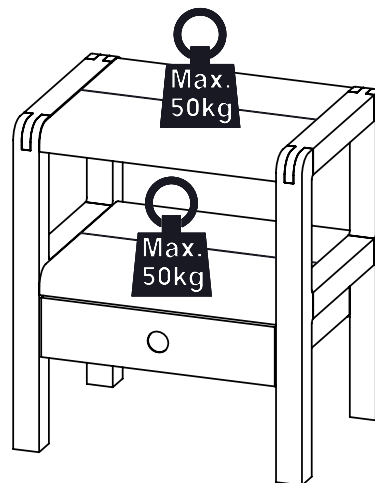

## Dimensions

Width - 49cm

Depth - 38cm

Height - 55cm

Note: There are 'Batch Code' labels where shown on the indicated items, these should be retained.

**Important – Please read these instructions before assembly**

## Maximum weight limit

**Important:**  
max load for shelf is shown below.