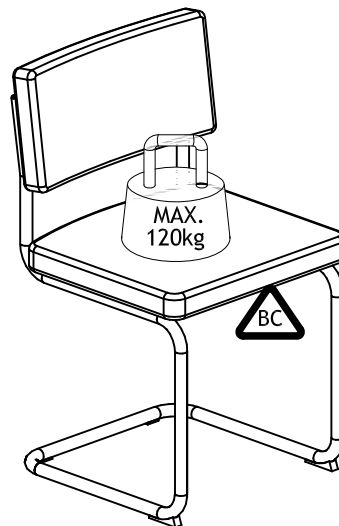

Safety and Care Advice

Important - Please read these instructions fully before starting assembly

Check you have all the components and tools listed on the front cover and pages 3 - 4.

Remove all fittings from the plastic bags and separate them into their groups.

Keep children and animals away from the work area, small parts could choke if swallowed.

Make sure you have enough space to layout the parts before starting.

Do not stand or put weight on the product, this could cause damage.

Assemble the item as close to its final position (in the same room) as possible.

Do not place furniture directly in front of radiators, fires or any other source of heat.

Assemble on a soft level surface to avoid damaging the unit or your floor.

We do not recommend the use of power drill/drivers for inserting screws, as this could damage the unit. Only use hand screwdrivers.

Dispose of all packaging carefully and responsibly.

General care and maintenance

Only clean using a damp cloth and mild detergent, do not use bleach or abrasive cleaners.

From time to time check that there are no loose screws on this unit.

This product should not be discarded with household waste. Take to your local authority waste disposal centre.

Maximum recommended loading

General information

If for any reason you should have problems with your Habitat product, please contact the store from which you purchased it.

Please retain your receipt as proof of purchase.

If you have any comments or suggestions regarding this product, assembly instructions or service

received, please contact the store or Habitat Head Office via its web site: www.habitat.co.uk or write directly to: Habitat Retail Ltd. 489-499 Avebury Boulevard, Milton Keynes MK9 2NW