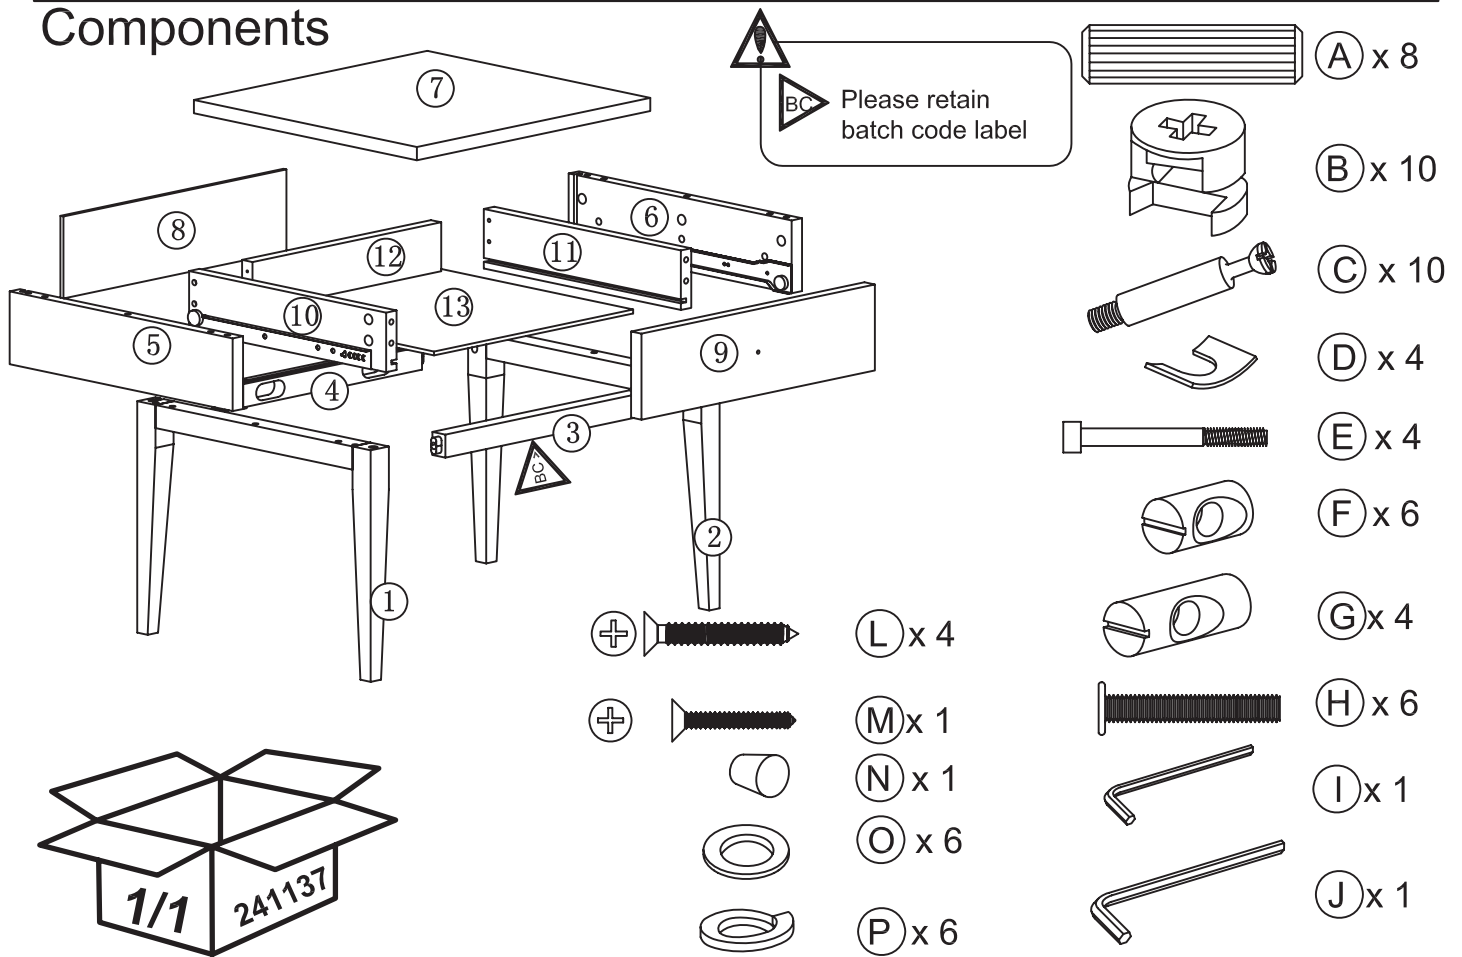

TATSUMA

Bedside

45 x 45 x 48 cm

241137

TATS-BE-SS14-A

Advanced assembly
Montage pour
bricoleur avertis
Montaje avanzado
Montage höheren
Schwierigkeitsgrades

habitat 

Components

Assembly Instructions

Please keep safe for future reference

Before assembling the furniture please identify all component parts.

It would be sensible to assemble the furniture as close to its final position as possible.