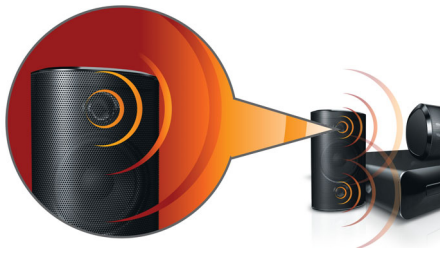

Philips
5.1 Home theatre

HDMI 1080p

HTS3520

Obsessed with sound

Powerful cinematic sound with deep bass

Bring the power of the cinema into your home! Powerful speakers with bass pipes and high definition HDMI 1080p upscaling pump up your home entertainment experience

- Compact design that fits anywhere

Connect and enjoy all your entertainment

- Plays DVD, VCD, CD and USB devices
- HDMI 1080p upscales to high definition for sharper pictures

PHILIPS

Highlights

Powerful speakers with basspipes

Powerful speakers with bass pipes for great sound

600 W RMS power

600 W RMS power delivers great sound for movies and music

Dolby Digital and Pro Logic II

A built-in Dolby Digital decoder eliminates the need for an external decoder by processing all six channels of audio information to provide a surround sound experience and an astoundingly natural sense of ambience and dynamic realism. Dolby Pro Logic II provides five channels of surround processing from any stereo source.

HDMI 1080p

HDMI 1080p upscaling delivers images that are crystal clear. Movies in standard definition can now be enjoyed in true high definition resolution - ensuring more details and more true-to-life pictures. Progressive Scan (represented by "p" in "1080p") eliminates the line structure prevalent on TV screens, again ensuring relentlessly sharp images. To top it off, HDMI makes a direct digital connection that can carry uncompressed digital HD video