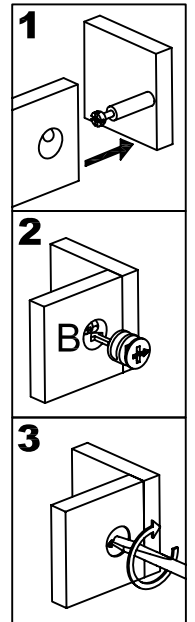

ELLIOTT

Large AV unit

150 x40x48.5 cm

313769

ELLI-AV-SS15-A

habitat 

Components

Assembly Instructions

Ensure the surface on which you are assembling the furniture is flat and clear of anything that might scratch it.

Check all packaging carefully for hardware and before discarding it.

1

2

3

4

5

6