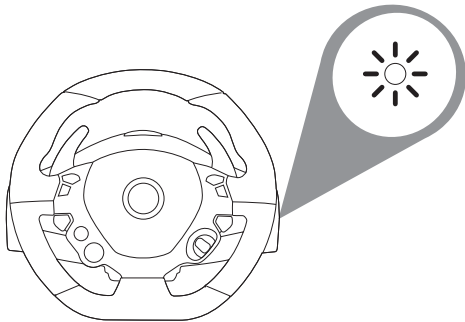

Your wheel is connected

YOU ARE NOW READY TO PLAY!