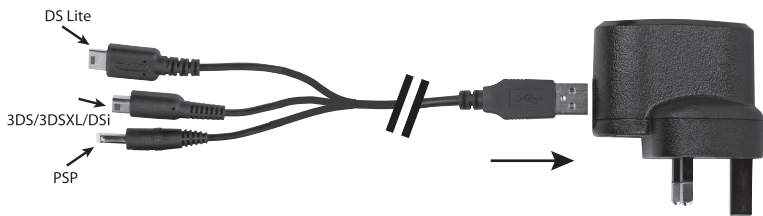

3DS/3DS XL Mains Charger - User Guide

Please read the instructions below before using the Adaptor.

Features:

1. Lightweight, durable and easy to carry
2. Ideal for home or travel
3. 1 metre cable length

Operation:

Check the instructions supplied with your console before charging.

Connect the 3 way cable to the USB adaptor as shown above. Connect the appropriate plug of the three available to your console and switch on the power at the mains socket.

Please Note: This product must only be used to charge one console at a time.

Rating:

Input: 100-240V ~ 50/60Hz, 150mA

Maximum Output : 5V=1000mA

WARNING:

1. Only Charge one console at a time.
2. For indoor use only.
3. Don't attempt to open the adaptor
4. Be careful not to crush or bend cable or adaptor.
5. If damaged in anyway do not use.
6. Do not expose unit to heat sources such as radiators and heaters.
7. Keep this product dry and avoid contact with any liquids.
8. Use of the adaptor by children should only be allowed with the full supervision of 9. an adult.