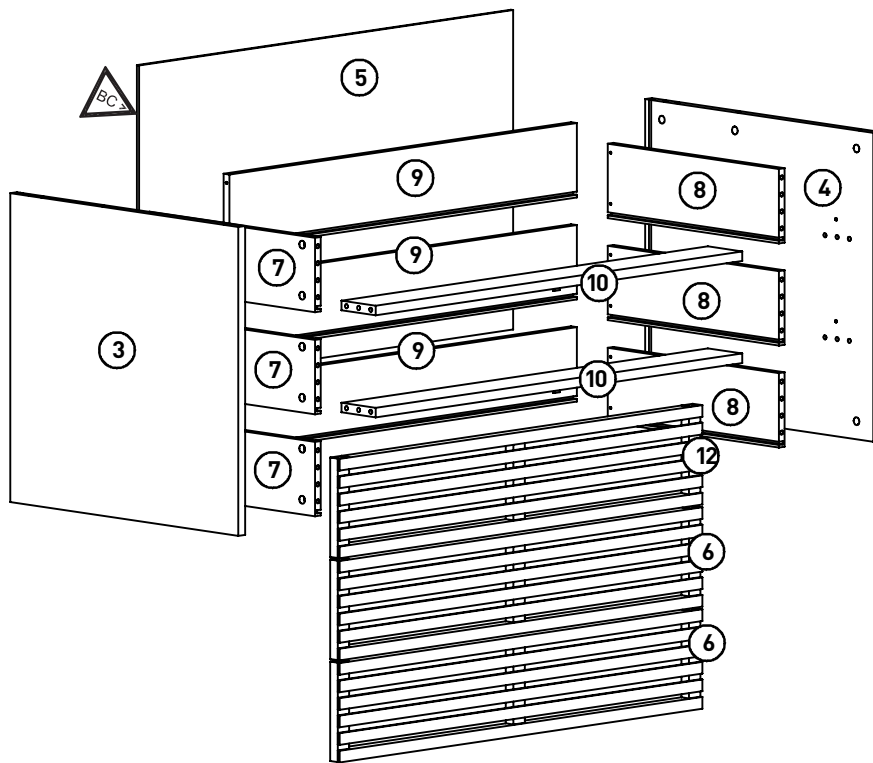

MAX

Chest of drawers

100 x60x65.2cm

164447

MAX-CO-SS15-A

habitat 

Components

Assembly Instructions

Check all packaging carefully for components and fittings before discarding it.

1

2

3

4

5

6

7

8

9

10

11

12

13

14

15