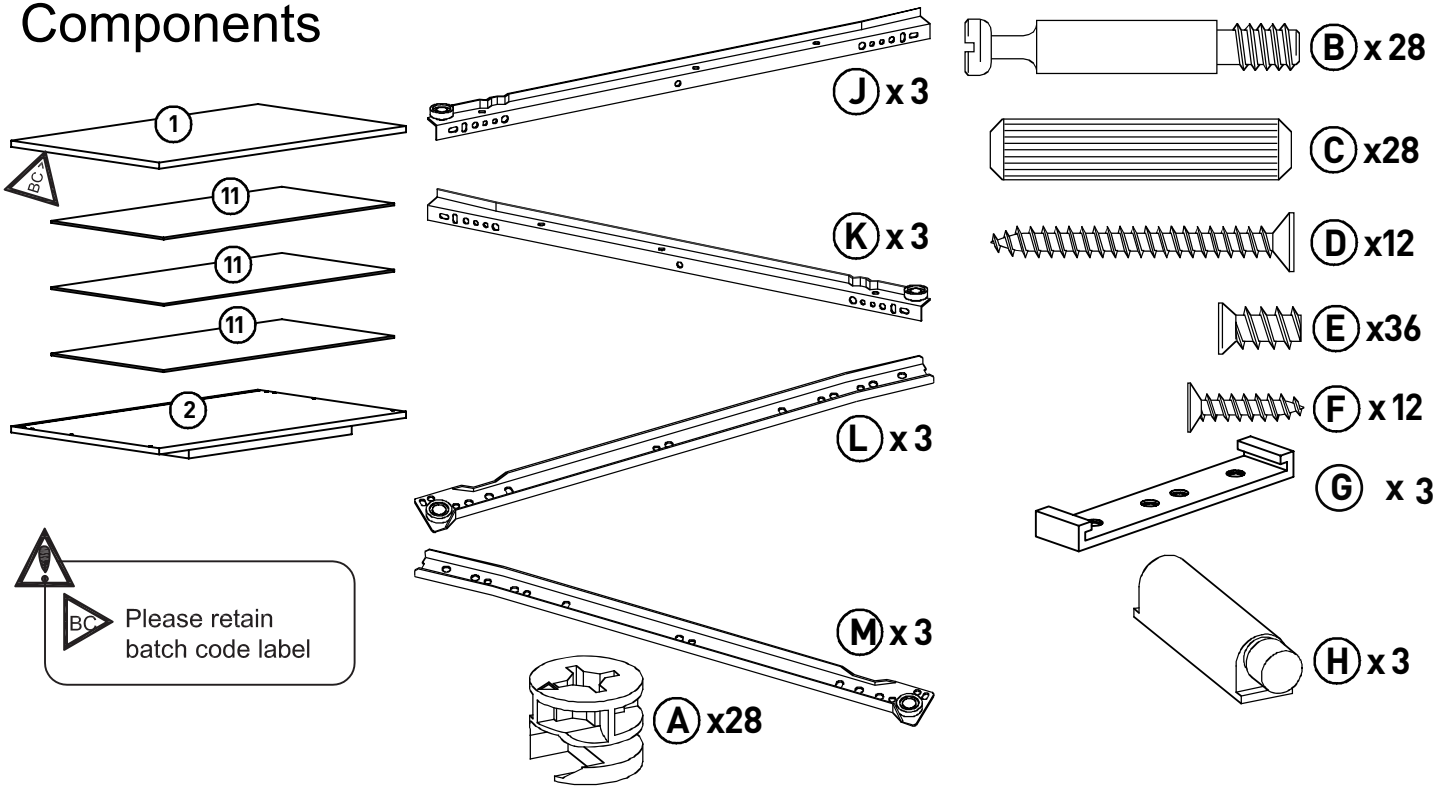

MAX

Chest of drawers

100 x60x65.2cm

164447

MAX-CO-SS15-A

habitat 

Components

Assembly Instructions