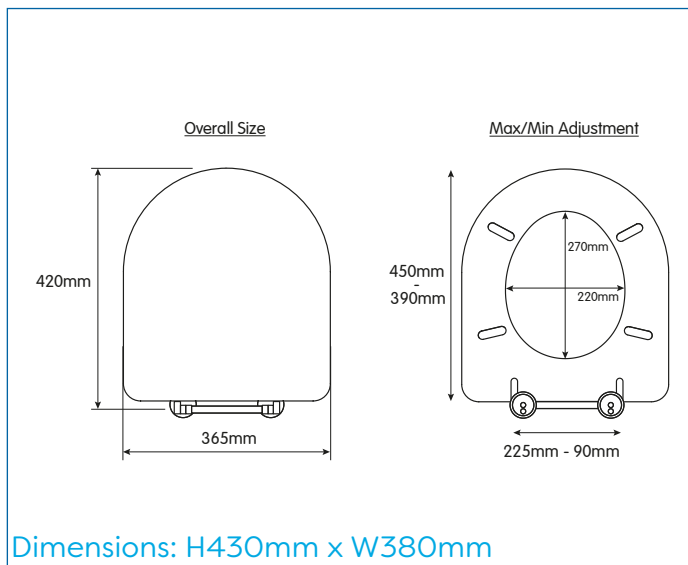

GUARANTEE

Consumer Statutory Rights Apply

Tel: +44 (0) 1264 365881
Fax: +44 (0) 1264 356437
Email: info@croydex.co.uk
Web: www.croydex.com

Printed material, designs and packaging are protected by copyright and design right.

Date Created:27/07/21 | REV 002