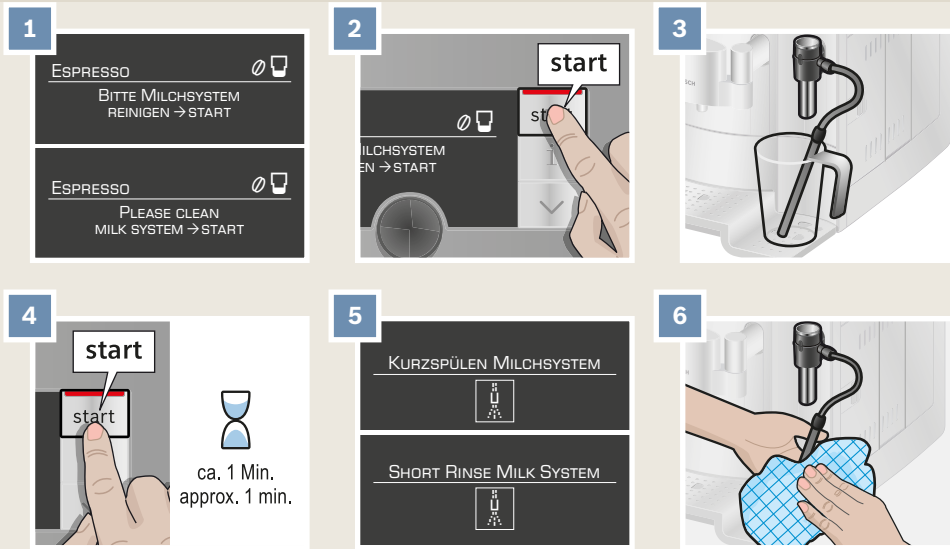

Please read the safety information in
the instruction manual carefully.

Aufbewahrungsfach für Kurzanleitung

Storage compartment for
quick reference guide

Beispiel-Zubereitung
Macchiato

Sample Preparation
Macchiato

Service-Programm
**Kurzspülen
Milchsystem**

Service Program
**Short Rinse
Milk System**

Reinigen
Milchsystem
Clean
Milk System

Reinigen
Brüheinheit

Clean
Brewing Unit

Service-Programm Calc'nClean

Service Program Calc'nClean