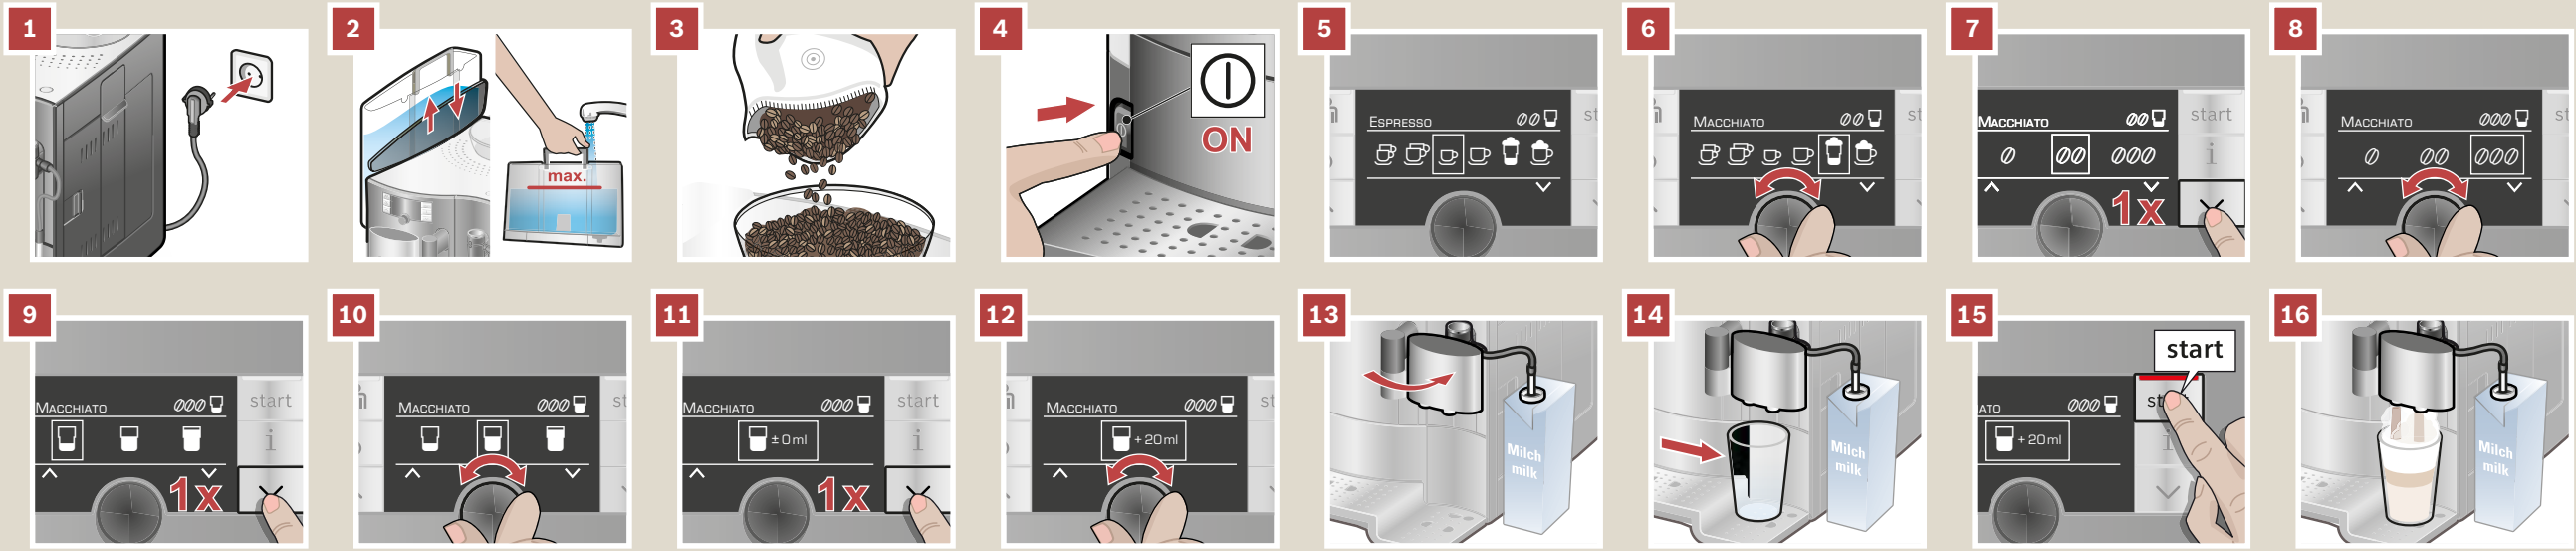

Please read the safety information in
the instruction manual carefully.

Aufbewahrungsfach für Kurzanleitung

Storage compartment for
quick reference guide

Beispiel-Zubereitung
Macchiato

Sample Preparation
Macchiato

Service-Programm
**Kurzspülen
Milchsystem**

Service Program
**Short Rinse
Milk System**

Reinigen
Milchsystem
Clean
Milk System

Reinigen
Brüheinheit

Clean
Brewing Unit

Service-Programm Calc'nClean

Service Program Calc'nClean