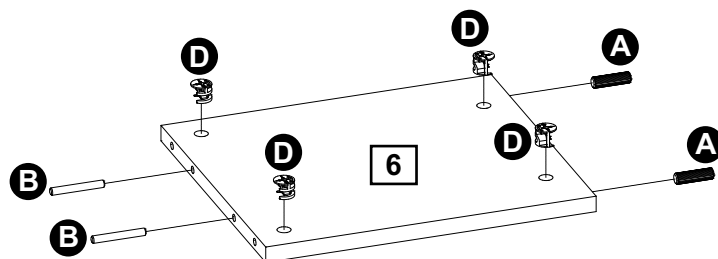

Panels

1 Top weath x 1 (76x33cm)

2 Bottom wreath x 1 (80x35cm)

3 Right side x 1 (28x35cm)

4 Left side x 1 (28x35cm)

5 Middle side x 1 (25x33cm)

6 Right horizontal partition x 1 (37x32cm)

7 Left horizontal partition x 1 (37x32cm)

8 Constructionstrip x 1 (76x6cm)

9 Back wall x 1 (25x78cm)

1

2

3

4

5

6