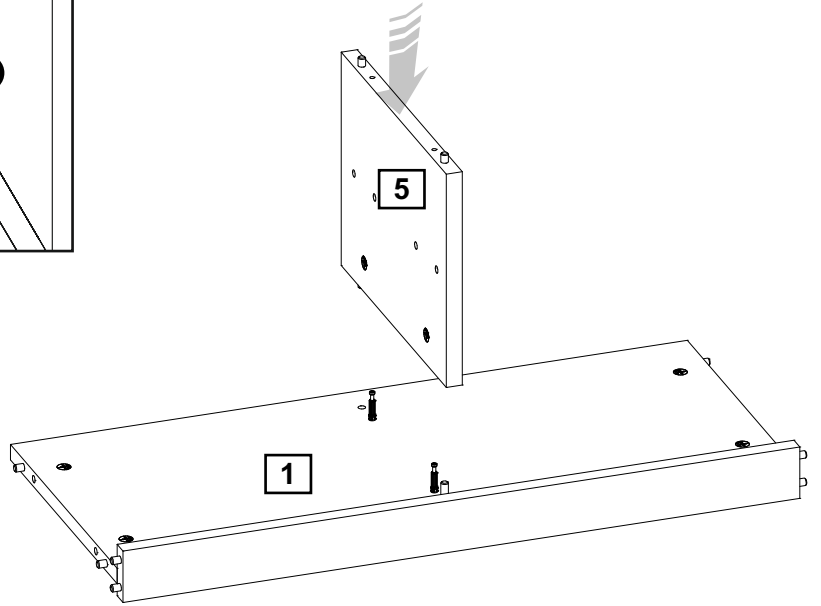

Panels

1 Top weath x 1 (76x33cm)

2 Bottom wreath x 1 (80x35cm)

3 Right side x 1 (28x35cm)

4 Left side x 1 (28x35cm)

5 Middle side x 1 (25x33cm)

6 Right horizontal partition x 1 (37x32cm)

7 Left horizontal partition x 1 (37x32cm)

8 Constructionstrip x 1 (76x6cm)

9 Back wall x 1 (25x78cm)

1

2

3

4

5

6