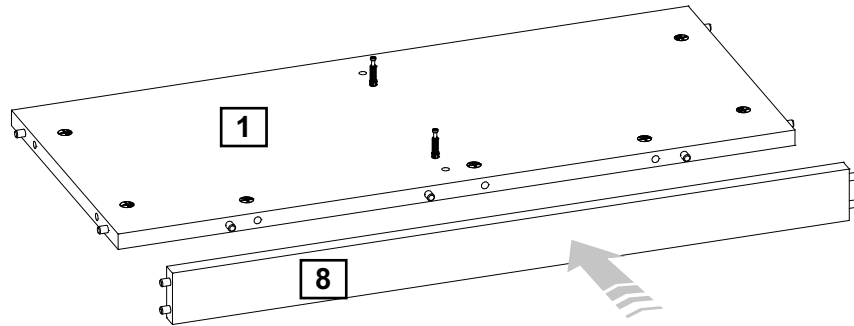

Panels

1 Top weath x 1 (76x33cm)

2 Bottom wreath x 1 (80x35cm)

3 Right side x 1 (28x35cm)

4 Left side x 1 (28x35cm)

5 Middle side x 1 (25x33cm)

6 Right horizontal partition x 1 (37x32cm)

7 Left horizontal partition x 1 (37x32cm)

8 Constructionstrip x 1 (76x6cm)

9 Back wall x 1 (25x78cm)

1

2

3

4

5

6