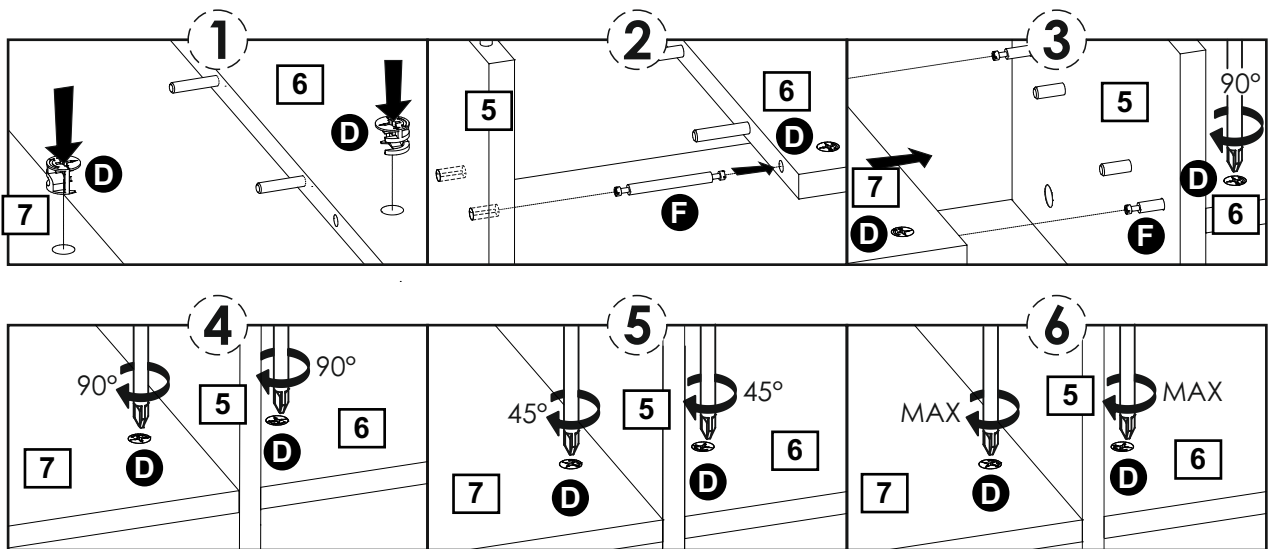

Panels

1 Top weath x 1 (76x33cm)

2 Bottom wreath x 1 (80x35cm)

3 Right side x 1 (28x35cm)

4 Left side x 1 (28x35cm)

5 Middle side x 1 (25x33cm)

6 Right horizontal partition x 1 (37x32cm)

7 Left horizontal partition x 1 (37x32cm)

7

8

9

10

11

12

13

14

15

16

17

18

A=B

19

20

G 
Ø4x16 mm screw x 1