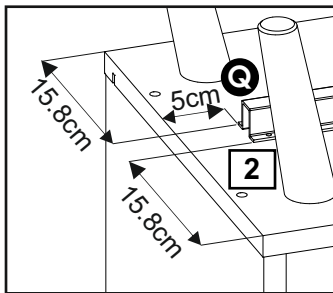

Panels

1 Top weath x 1 (76x33cm)

2 Bottom wreath x 1 (80x35cm)

3 Right side x 1 (28x35cm)

4 Left side x 1 (28x35cm)

5 Middle side x 1 (25x33cm)

6 Right horizontal partition x 1 (37x32cm)

7 Left horizontal partition x 1 (37x32cm)

8 Constructionstrip x 1 (76x6cm)

9 Back wall x 1 (25x78cm)

1

2

3

4

5

6

15

16

17

18

A=B

19

20

G 
Ø4x16 mm screw x 1