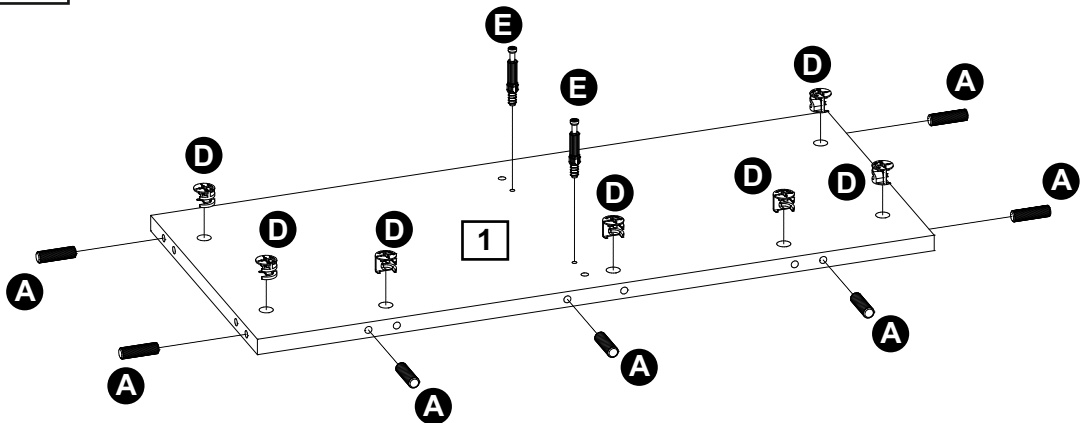

Panels

1 Top weath x 1 (76x33cm)

2 Bottom wreath x 1 (80x35cm)

3 Right side x 1 (28x35cm)

4 Left side x 1 (28x35cm)

5 Middle side x 1 (25x33cm)

6 Right horizontal partition x 1 (37x32cm)

7 Left horizontal partition x 1 (37x32cm)

8 Constructionstrip x 1 (76x6cm)

9 Back wall x 1 (25x78cm)

1

2

3

4

5

6